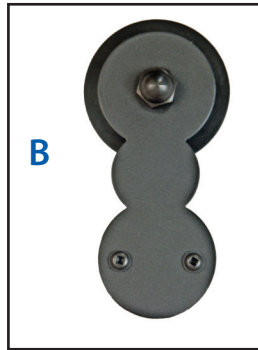

Limited Lifetime Guarantee

Quiet Glide Rolling Barn Door

Rolling Barn Door

A
Basic Rectangle
2.62W x 5"H

B
Circles
2"W x 4.86"H

C
Castle 2
3"W x 6.5"H

D
Cube Stick
2.9"W x 6.8"H

E
Horseshoe
4.12"W x 6.17"H