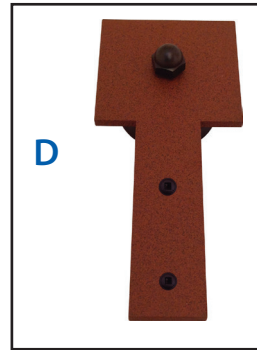

Spade
10.5" H
x
3" W

Black

Oil Rubbed
Bronze

New Age
Rust

1A

Fleur-de-Lis
11.75" H
x
3.25" W

Hand Forged Traditional Style Spade & Fleur-de-Lis are hand forged, hammered finish, custom made hardware exclusively for QuietGlide.

Limited Lifetime Guarantee

Quiet Glide Rolling Barn Door

Rolling Barn Door

A
Basic Rectangle
2.62W x 5"H

B
Circles
2"W x 4.86"H

C
Castle 2
3"W x 6.5"H

D
Cube Stick
2.9"W x 6.8"H

E
Horseshoe
4.12"W x 6.17"H