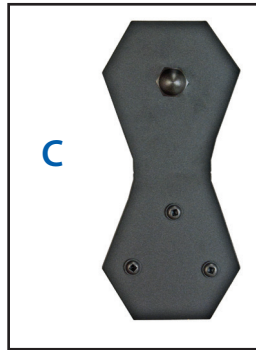

Limited Lifetime Guarantee

Quiet Glide Rolling Barn Door

Rolling Barn Door

A
Basic Rectangle
2.62W x 5"H

B
Circles
2"W x 4.86"H

C
Castle 2
3"W x 6.5"H

D
Cube Stick
2.9"W x 6.8"H

E
Horseshoe
4.12"W x 6.17"H