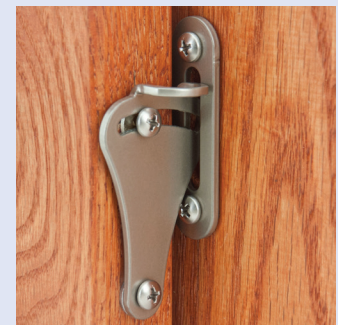

Rolling Barn Door Hardware

**QUIET
GLIDE™**

MADE IN USA

Rolling Barn Door

Here is an easy way to order your Rolling Door Hardware

1 Determine what type of *Roller Straps* you will need.

Roller Straps (Fasteners & Roller included).

A convenient way to add privacy to your rolling door.

Door Latch QG.1307.**
** color choice

Rolling Barn Door Handles

Hand Forged Iron Handles

Part#	Description
QG.1199.01.08	Black
QG.1199.01.07	Oil Rubbed Bronze
QG.1199.01.02	Satin Nickel
QG.1199.01.09	New Age Rust
QG.1199.02.08	Black
QG.1199.02.07	Oil Rubbed Bronze
QG.1199.02.02	Satin Nickel
QG.1199.02.09	New Age Rust