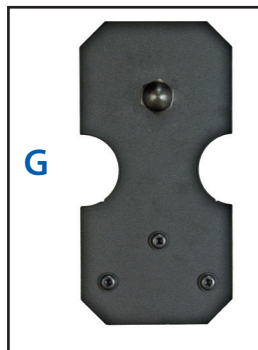

G
Notched Rectangle
3"W x 6"H