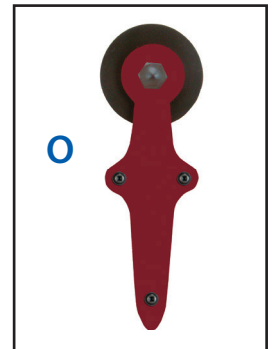

O
Wright
2.25"W x 7.625"H