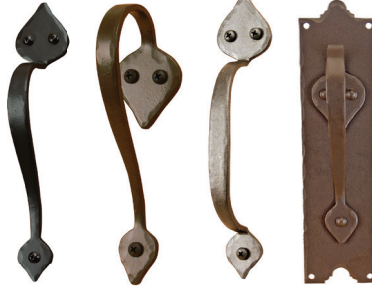

QG.1199.02.07

QG.1199.04.09

Rolling Barn Door Handles

Hand Forged Iron Handles

Part#	Description
QG.1199.01.08	Black
QG.1199.01.07	Oil Rubbed Bronze
QG.1199.01.02	Satin Nickel
QG.1199.01.09	New Age Rust
QG.1199.02.08	Black
QG.1199.02.07	Oil Rubbed Bronze
QG.1199.02.02	Satin Nickel
QG.1199.02.09	New Age Rust

QG.1199.01.08

QG.1199.03.02