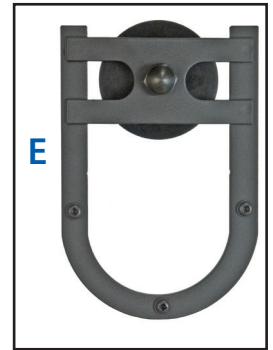

Limited Lifetime Guarantee

Quiet Glide Rolling Barn Door

Rolling Barn Door

A
Basic Rectangle
2.62W x 5"H

B
Circles
2"W x 4.86"H

C
Castle 2
3"W x 6.5"H

D
Cube Stick
2.9"W x 6.8"H

E
Horseshoe
4.12"W x 6.17"H