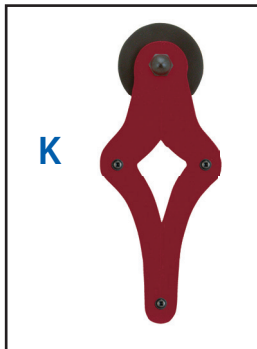

K
Palm-Leis
2.625"W x 8.625"H