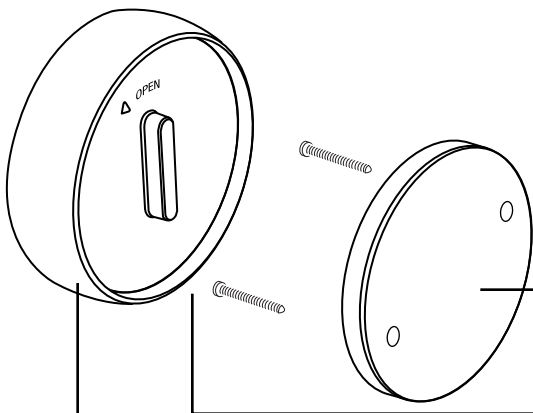

American Standard

SPECTRA+ TOUCH™
Shower Head For all Models

MODEL NUMBER

1698.374

1695.374

M970330-0070A
BATTERY HOLDER

Replace the "YYY" with appropriate finish code

POLISHED CHROME	002
LEGACY BRONZE	278
BRUSHED NICKEL	295
POLISHED NICKEL	013