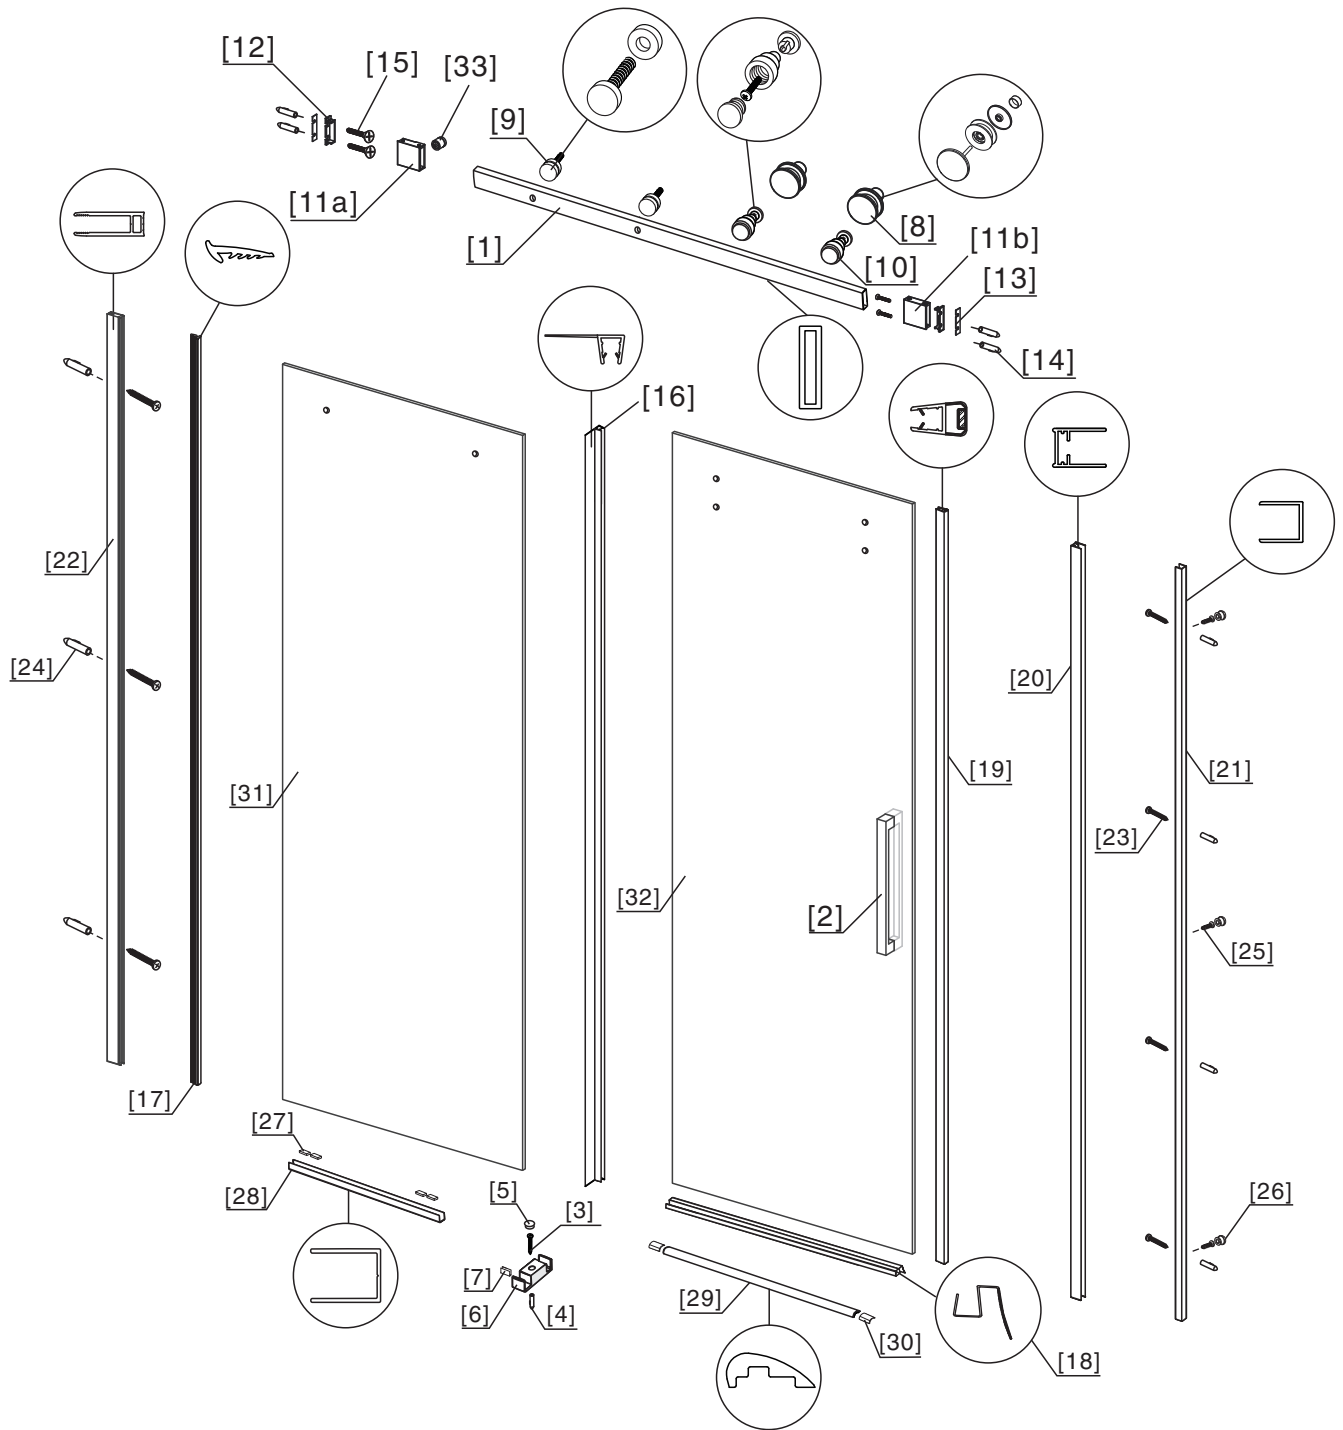

# AM801703400 PASSAGE 60x40 Frameless Shower Door

- |                              |                               |                            |
|------------------------------|-------------------------------|----------------------------|
| [1] 1x Horizontal Rail       | [12] 2x Connector Base Mounts | [23] 7x Screws M4x35       |
| [2] 1x Door Handle           | [13] 2x Cushions              | [24] 7x Wall Anchors       |
| [3] 1x Screws M4x35          | [14] 4x Wall Anchors          | [25] 3x Screws M4x10       |
| [4] 1x Wall Anchor           | [15] 4x Screws M5x35          | [26] 3x Screw Cover Caps   |
| [5] 1x Screw Cover Cap       | [16] 1x Side Gasket           | [27] 4x Channel Shims      |
| [6] 1x Bottom Guide          | [17] 1x Water Deflector       | [28] 1x U Channel          |
| [7] 1x Shim                  | [18] 1x Bottom Door Gasket    | [29] 1x Aluminum Seal      |
| [8] 2x Rollers               | [19] 1x Magnetic Seal         | [30] 2x Connectors         |
| [9] 2x Fixed Panel Fasteners | [20] 1x Post                  | [31] 1x Fixed Panel        |
| [10] 2x Door Panel Guards    | [21] 1x Sliding Wall Post     | [32] 1x Sliding Door Panel |
| [11] 2x Wall Connectors      | [22] 1x Fixed Wall Post       | [33] 1x Limit Block        |