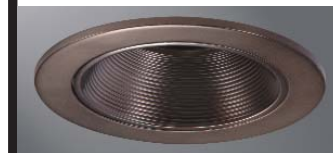

DESCRIPTION

Adjustable Coilex® baffle trim designed for use with IC or Non-IC AIR-TITE™ 3" Halo small aperture line and low voltage housings. Trim ring is available in multiple finishes to match interior decor. Baffle trim uses MR16 low voltage or GU10 line voltage lamps ideal for accent and task lighting. Trim offers 35° tilt, and 360° orientation within housing.

| | | |
|--------------------|--|-------------|
| Catalog # | | Type |
| Project | | |
| Comments | | Date |
| Prepared by | | |

DESIGN FEATURES

Cast aluminum trim ring with machined Coilex® baffle available in Matte White, Black, Satin Nickel, Antique Copper or Tuscan Bronze finishes. Three pressure springs ensure positive retention in housing.

3003WHWB
White with White Baffle

3003SNB
Satin Nickel with Satin Nickel Baffle

3003BKBB
Black with Black Baffle

3003ACB
Antique Copper with Antique Copper Baffle

3003TBZB
Tuscan Bronze with Tuscan Bronze Baffle

ORDERING INFORMATION

SAMPLE NUMBER: 3003WHBB

Order housing and trims separately.

| Trim | Finish |
|-------------|--------|
| 3003 | |

3003= 3" Adjustable Baffle Trim

WHBB=White with Black Baffle
 BKBB=Black with Black Baffle
 WHWB=White with White Baffle
 SNB=Satin Nickel with Satin Nickel Baffle
 ACB=Antique Copper with Antique Copper Baffle
 TBZB=Tuscan Bronze with Tuscan Bronze Baffle