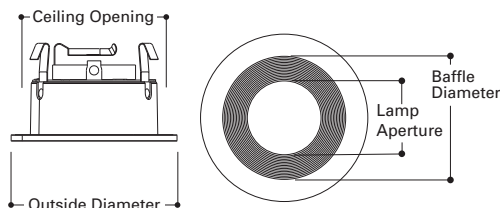

Catalog #		Type
Project		
Comments		Date
Prepared by		

DESIGN FEATURES

Cast aluminum trim ring with machined Coilex® baffle available in Matte White, Black, Satin Nickel, Antique Copper or Tuscan Bronze finishes. Three pressure springs ensure positive retention in housing.

Trim includes cover glass lens which may be replaced with a variety of media. (Lamps that have integral glass lens do not require use of the cover glass supplied with this trim.)

3003 is designed for use with the following Halo H3 small aperture housings:

Line Voltage Housing (for 120V GU10 lamps). For 2 x 6 Construction

H36ICAT	50W	IC Air-Tite Housing
H36TAT	50W	Non-IC Air-Tite Housing
H36RTAT	50W	Non-IC Air-Tite Remodel Housing

Low Voltage Housing (for 12V MR16 lamps). For 2 x 6 Construction

H36LVICAT	50W	IC Air-Tite Housing
H36LVTAT	50W	Non-IC Air-Tite Housing
H36LVRTAT	50W	Non-IC Air-Tite Remodel Housing
H36LVTAT277	50W	Non-IC Air-Tite Housing, 120/277V
H36LVRTAT277	50W	Non-IC Air-Tite Remodel Housing, 120/277V

Line Voltage Housing (for 120V GU10 lamps). For 2 x 8 Construction

H38ICAT	50W	IC Air-Tite Housing

Low Voltage Housing (for 12V MR16 lamps). For 2 x 8 Construction

H38LVICAT	50W	IC Air-Tite Housing

Lamp Aperture:	2" [51mm]
Baffle Diameter:	3" [75mm]
Ceiling Opening:	3-3/4" [95mm]
Outside Diameter:	4-1/4" [108mm]