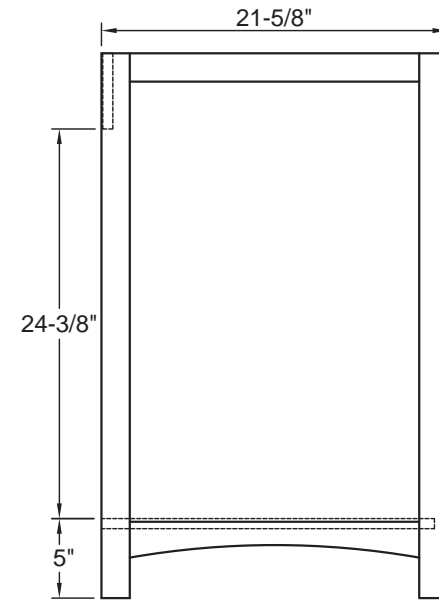

48" Vanity
KNCA4821D