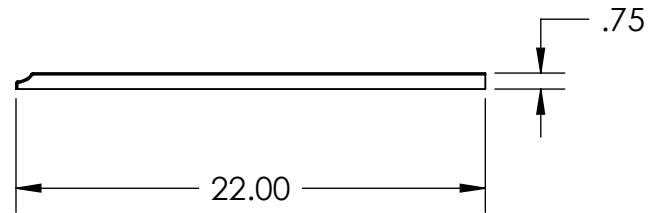

	X1	X2	F1	F2	D
Vanity Top 25x22	25	12.5	4	2	1.125
Vanity Top 31x22	31	15.5	4	2	1.125
Vanity Top 37x22	37	18.5	4	2	1.125
Vanity Top 49x22	49	24.5	8	4	1.375
Vanity Top 61x22 Single	61	30.5	8	4	1.375

Note:
Top will use Medium Oval Undermount

- Overall dimensions: 24" x 21 5/8" x 34"
- One door with slow-closing bumper
- Two drawers with self slow-closing drawer glides
- Dovetail drawer construction for stronger joints
- Bronze knobs
- Nutmeg finish
- Solid Poplar wood and MDF with wood veneer
- To complete your bathroom with the Knoxville Collection please view the coordinating items