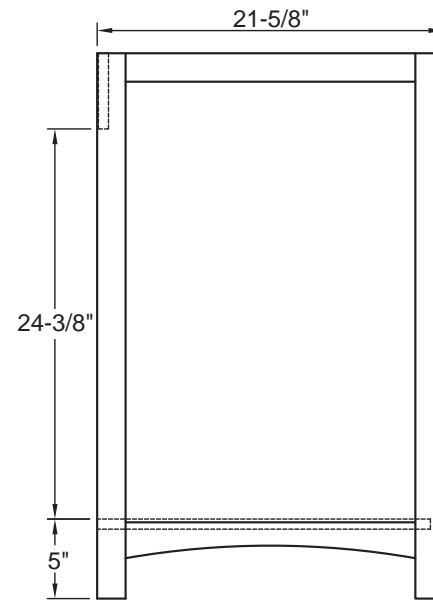

36" Vanity
KNCA3621D