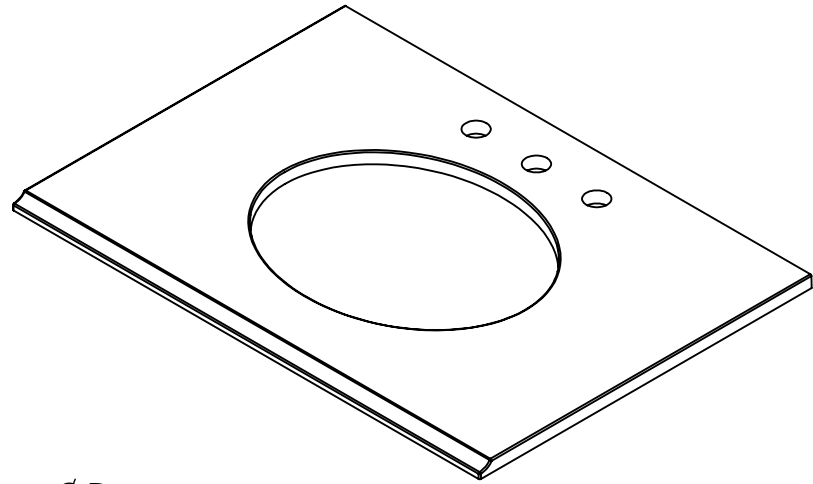

	X1	X2	F1	F2	D
Vanity Top 25x22	25	12.5	4	2	1.125
Vanity Top 31x22	31	15.5	4	2	1.125
Vanity Top 37x22	37	18.5	4	2	1.125
Vanity Top 49x22	49	24.5	8	4	1.375
Vanity Top 61x22 Single	61	30.5	8	4	1.375

Note:
Top will use Medium Oval Undermount

- Overall dimensions: 24" x 21 5/8" x 34"
- One door with slow-closing bumper
- Two drawers with self slow-closing drawer glides
- Dovetail drawer construction for stronger joints
- Bronze knobs
- Nutmeg finish
- Solid Poplar wood and MDF with wood veneer
- To complete your bathroom with the Knoxville Collection please view the coordinating items