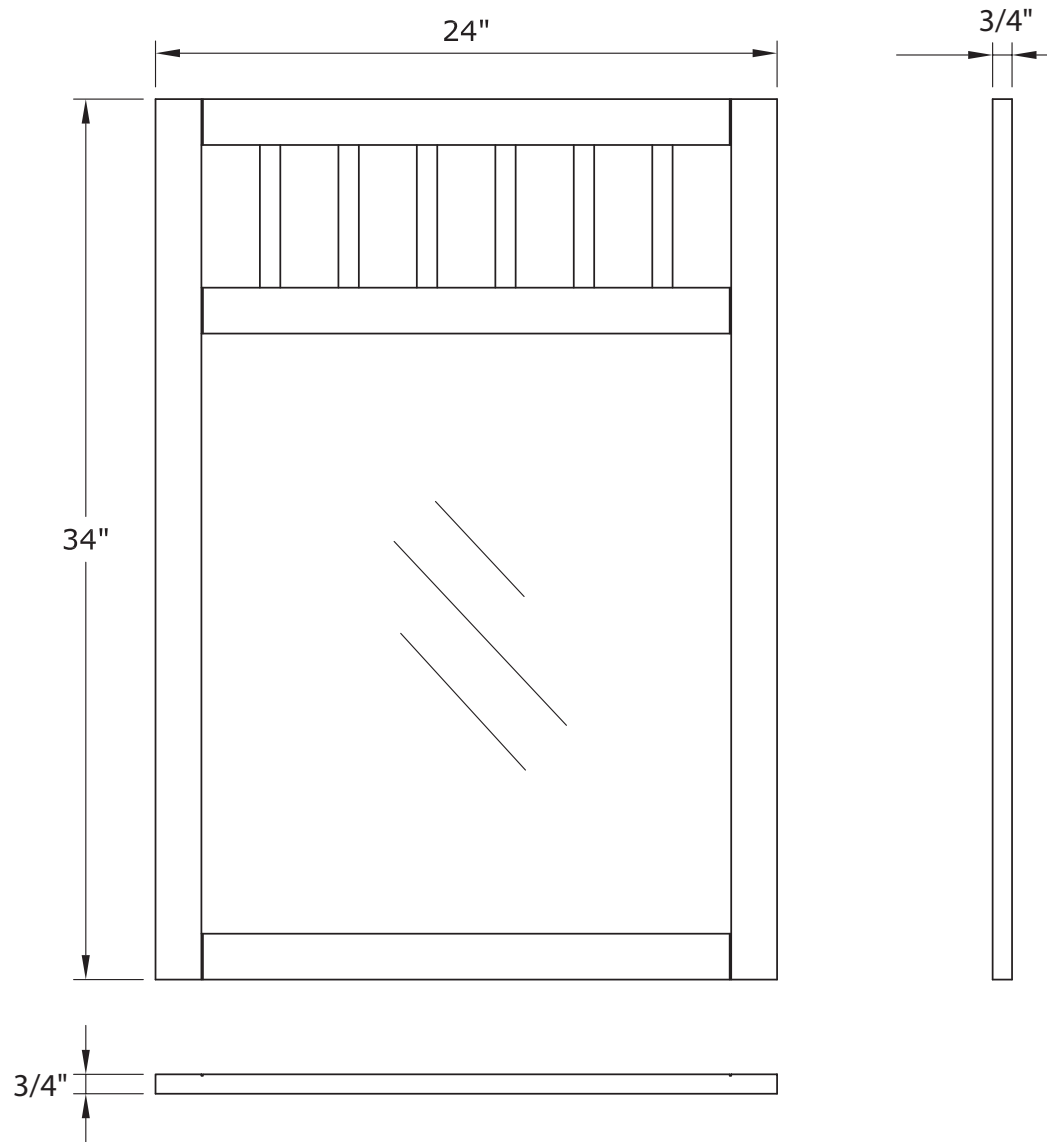

	X1	X2	F1	F2	D
Vanity Top 25x22	25	12.5	4	2	1.125
Vanity Top 31x22	31	15.5	4	2	1.125
Vanity Top 37x22	37	18.5	4	2	1.125
Vanity Top 49x22	49	24.5	8	4	1.375
Vanity Top 61x22 Single	61	30.5	8	4	1.375

Note:
Top will use Medium Oval Undermount

- Overall dimensions: 24" x 3/4" x 34"
- Pre-attached hanger mounts
- Non-beveled mirror
- Solid wood Poplar frame
- Nutmeg finish
- To complete your bathroom with the Knoxville Collection please view the coordinating items

- Overall dimensions: 28" x 3/4" x 34"
- Pre-attached hanger mounts
- Non-beveled mirror
- Solid wood Poplar frame
- Nutmeg finish
- To complete your bathroom with the Knoxville Collection please view the coordinating items