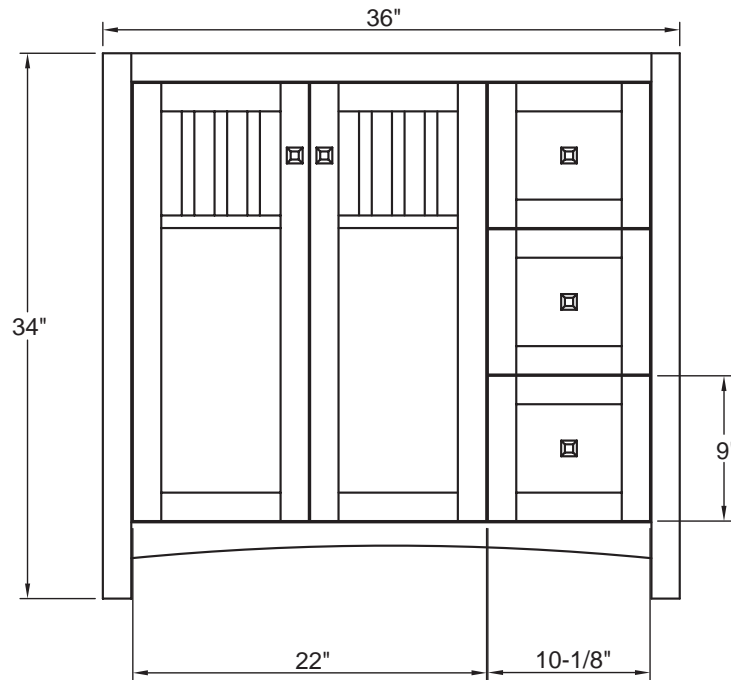

36" Vanity
KNCA3621D