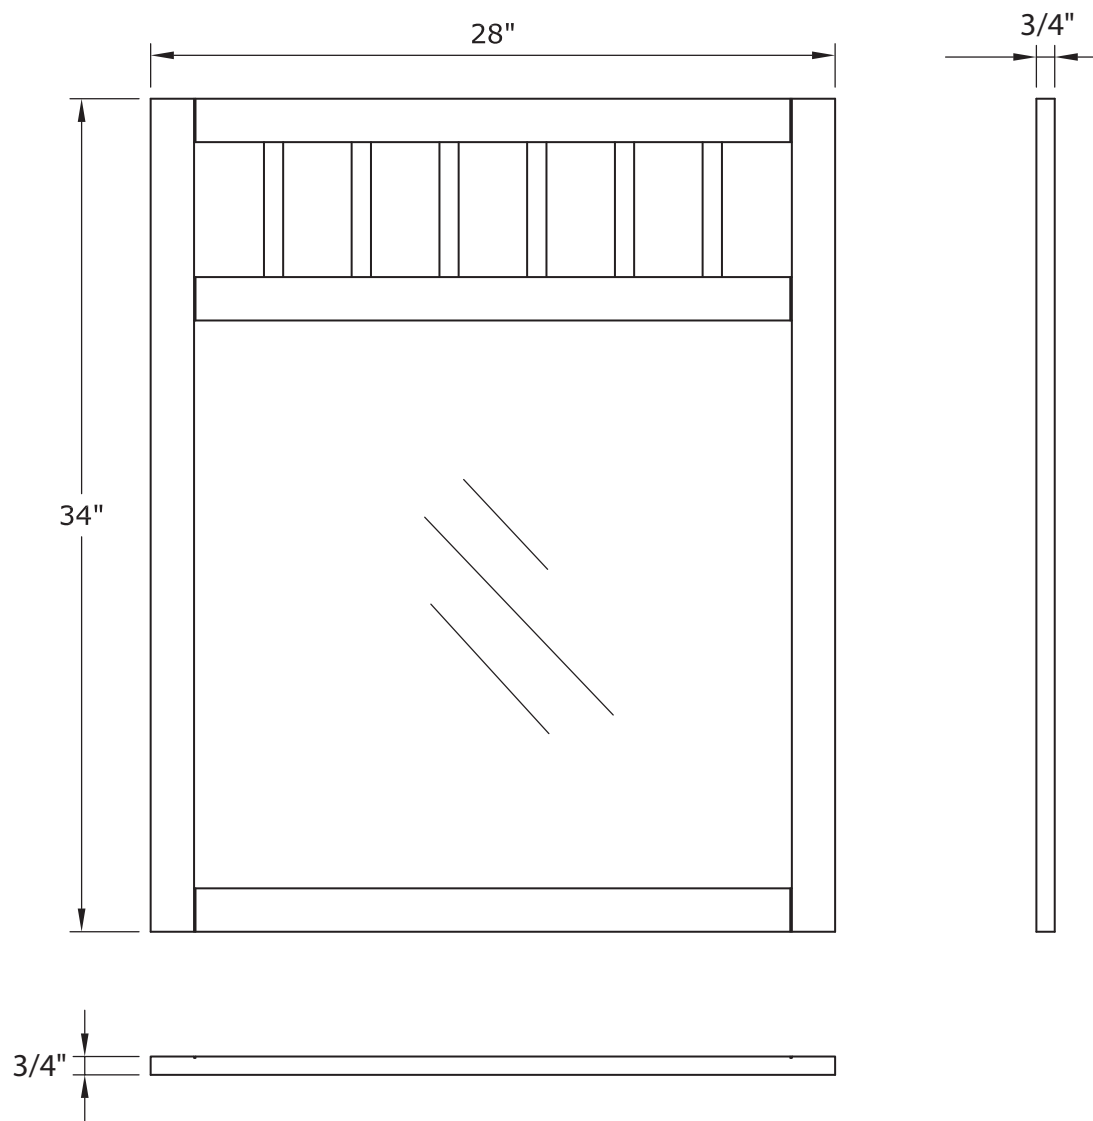

	X1	X2	F1	F2	D
Vanity Top 25x22	25	12.5	4	2	1.125
Vanity Top 31x22	31	15.5	4	2	1.125
Vanity Top 37x22	37	18.5	4	2	1.125
Vanity Top 49x22	49	24.5	8	4	1.375
Vanity Top 61x22 Single	61	30.5	8	4	1.375

Note:
Top will use Medium Oval Undermount

- Overall dimensions: 24" x 3/4" x 34"
- Pre-attached hanger mounts
- Non-beveled mirror
- Solid wood Poplar frame
- Nutmeg finish
- To complete your bathroom with the Knoxville Collection please view the coordinating items

- Overall dimensions: 28" x 3/4" x 34"
- Pre-attached hanger mounts
- Non-beveled mirror
- Solid wood Poplar frame
- Nutmeg finish
- To complete your bathroom with the Knoxville Collection please view the coordinating items