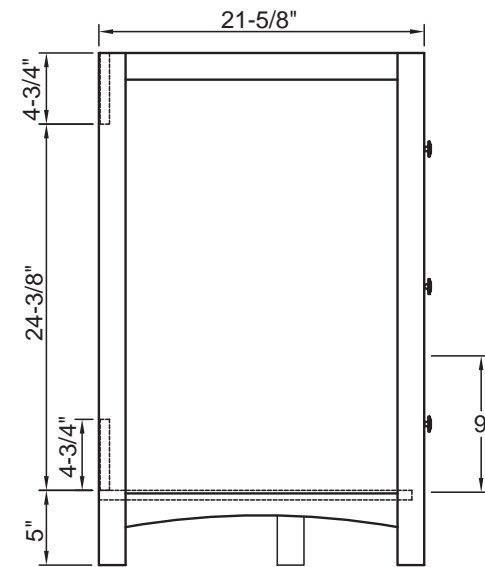

60" Vanity
KNCA6021D