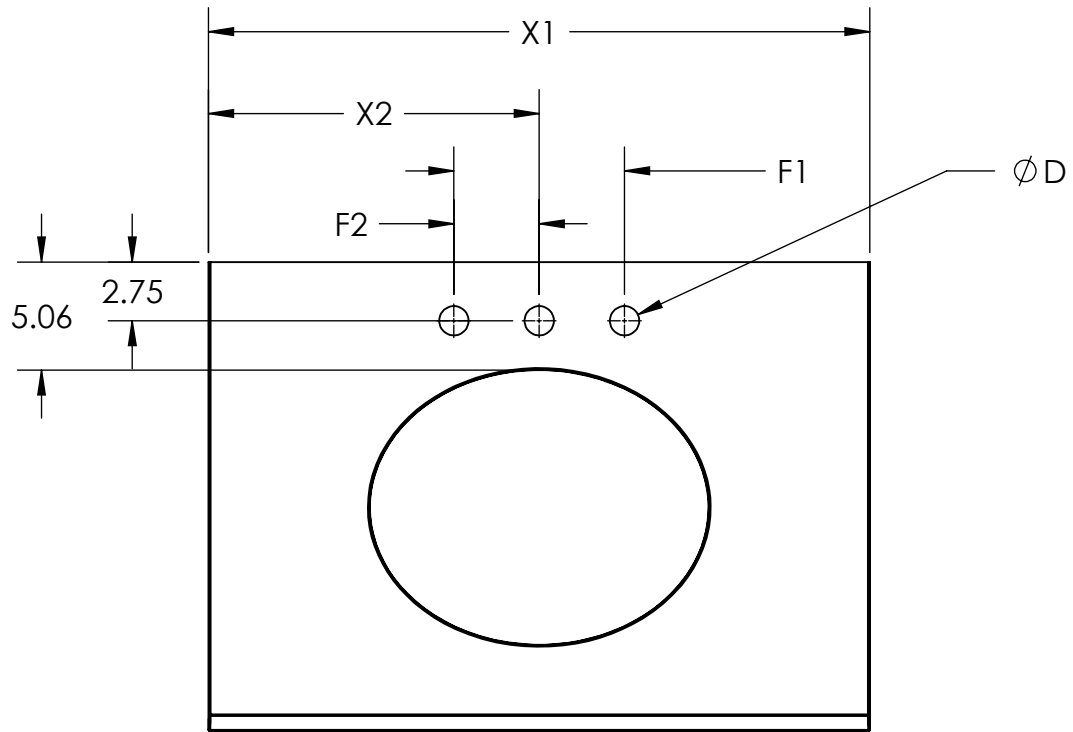

	X1	X2	F1	F2	D
Vanity Top 25x22	25	12.5	4	2	1.125
Vanity Top 31x22	31	15.5	4	2	1.125
Vanity Top 37x22	37	18.5	4	2	1.125
Vanity Top 49x22	49	24.5	8	4	1.375
Vanity Top 61x22 Single	61	30.5	8	4	1.375

Note:
Top will use Medium Oval Undermount

- Overall dimensions: 24" x 21 5/8" x 34"
- One door with slow-closing bumper
- Two drawers with self slow-closing drawer glides
- Dovetail drawer construction for stronger joints
- Bronze knobs
- Nutmeg finish
- Solid Poplar wood and MDF with wood veneer
- To complete your bathroom with the Knoxville Collection please view the coordinating items