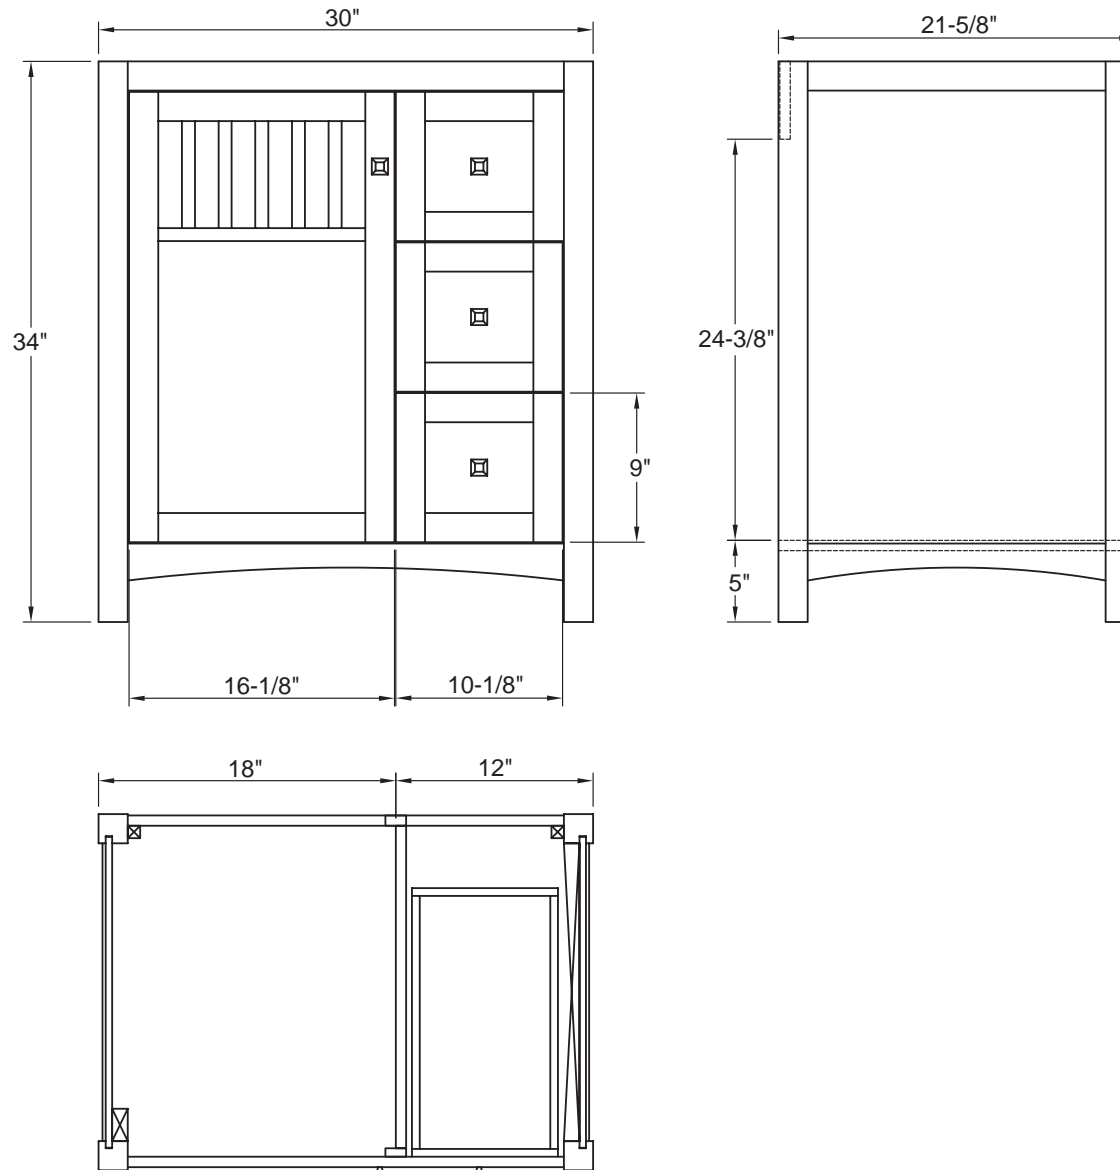

30" Vanity
KNCA3021D