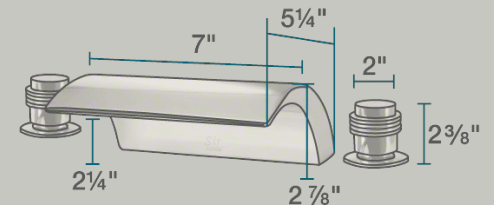

719-BN Roman Tub Faucet Set

Roman Tub Sets

Our Roman Tub Faucets are an excellent complement to any bathtub. The separate centerset parts allow for flexibility in installation, and the washerless ceramic cartridges and flexible spray hose provide great flow rate and coverage area. The tub faucets are available in four finishes to match with any bathroom style.

7" x 5 1/4" x 2 7/8"
 3-Hole Installation
 6" - 24" Centerset
 1/4-Turn Washerless Ceramic Cartridge
 Completely Pressure Tested
 ADA Approved
 Lifetime Warranty
 PVD Brushed-Nickel Finish

Accessories

No Available Accessories

Available Finishes

Features

<p>3 Hole Installation</p>	<p>6"-24" Centerset</p>	<p>1/4 Turn Washerless Ceramic Cartridges</p>	<p>Pressure Tested</p>	<p>ADA Approved</p>	<p>Limited Lifetime Warranty</p>

UPC: 819084018708