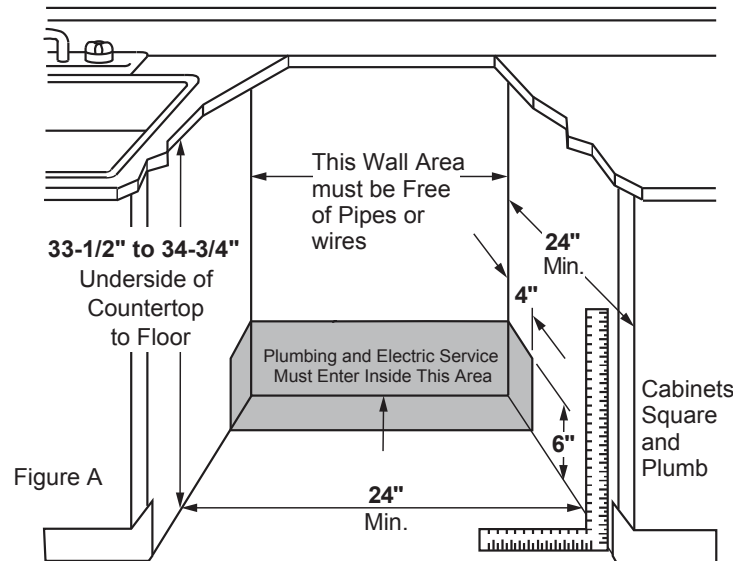

PDT855SIJII

GE Profile™ Series Stainless Steel Interior Dishwasher with Hidden Controls

DIMENSIONS AND INSTALLATION INFORMATION (IN INCHES)

ELECTRICAL RATING

Voltage AC.....	120
Hertz.....	60
Total connected load amperage.....	9.0
Calrod® heater watts max.....	1000

For use on adequately wired 120-volt, 15-amp circuit having 2-wire service with a separate ground wire. This appliance must be grounded for safe operation.

Part # WD35X20417

INSTALLATION INFORMATION: Before installing, consult installation instructions packed with product for current dimensional data.