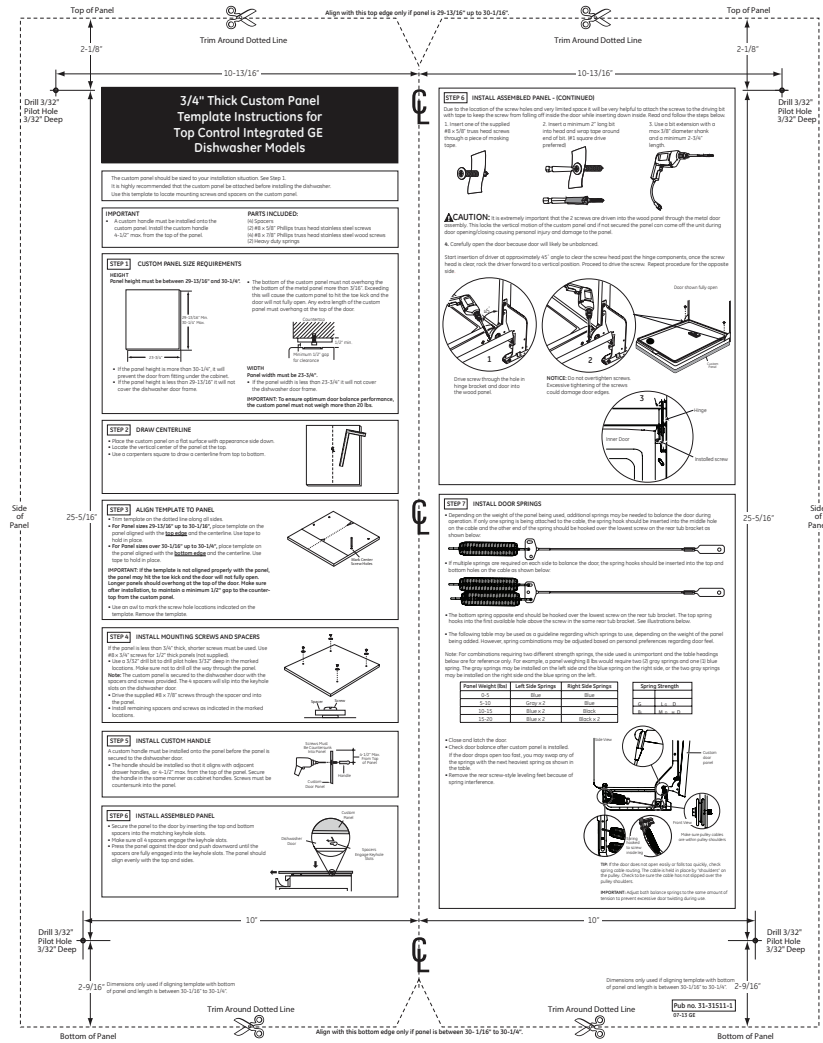

For use on adequately wired 120-volt, 15-amp circuit having 2-wire service with a separate ground wire. This appliance must be grounded for safe operation.

Part # WD35X20417

INSTALLATION INFORMATION: Before installing, consult installation instructions packed with product for current dimensional data.

CUSTOM DISHWASHER DOOR PANEL TEMPLATE

CALL 1-800-626-2000

For a full-size panel template with complete panel installation instructions.

Part # WD35X20417

**For Reference Only
Not to Scale**

For answers to your Monogram, GE Cafe™ Series, GE Profile™ Series or GE Appliances product questions, visit our website at geappliances.com or call GE Answer Center® Service, 800.626.2000.