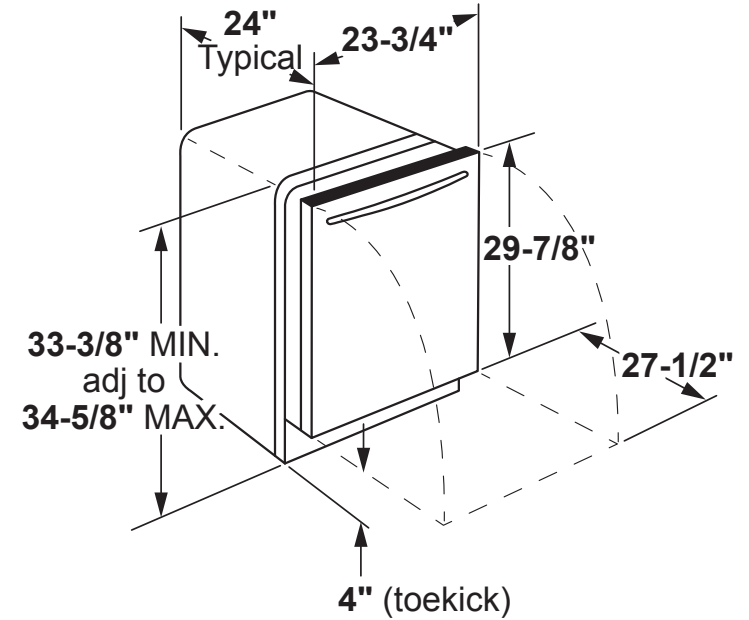

PDT855SIJII

GE Profile™ Series Stainless Steel Interior Dishwasher with Hidden Controls

DIMENSIONS AND INSTALLATION INFORMATION (IN INCHES)

ELECTRICAL RATING

Voltage AC.....	120
Hertz.....	60
Total connected load amperage.....	9.0
Calrod® heater watts max.....	1000

For use on adequately wired 120-volt, 15-amp circuit having 2-wire service with a separate ground wire. This appliance must be grounded for safe operation.

Part # WD35X20417

INSTALLATION INFORMATION: Before installing, consult installation instructions packed with product for current dimensional data.