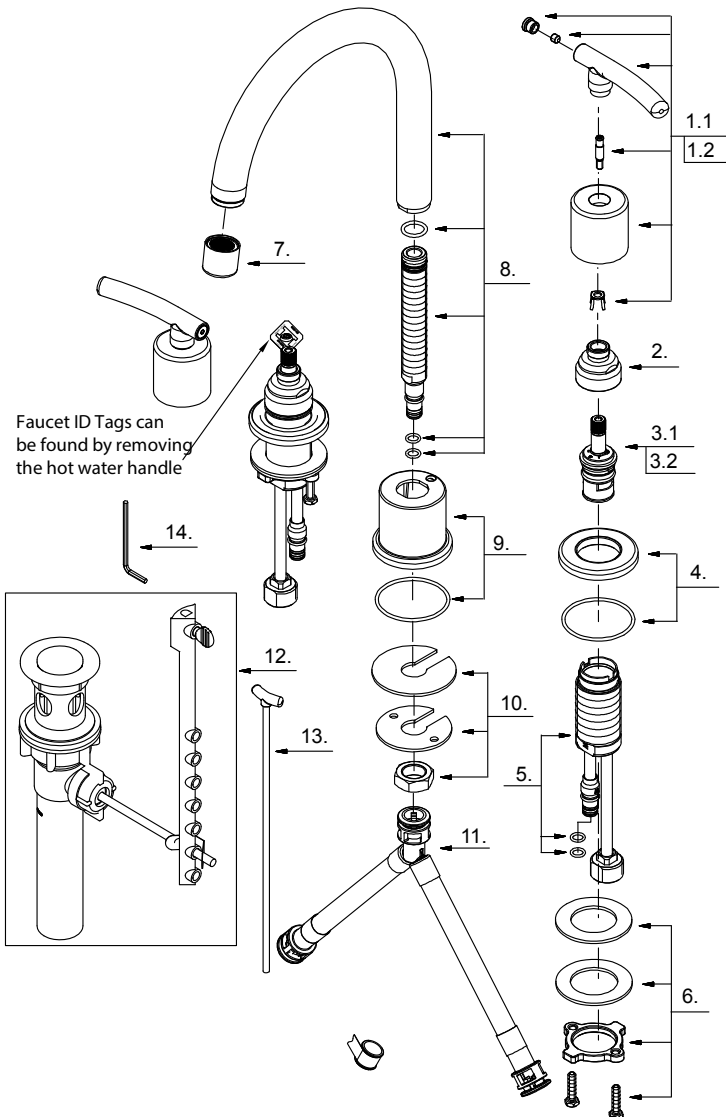

Glacier Bay Dorset 8 in. Widespread 2-Handle High-Arc Bathroom Faucet with Pop-up Assembly

MODEL	STORE SKU#	FINISH
FWOC4100CP	478405	Chrome

Part	Description	Part Number
1.1	Metal Handle Assembly-Cold	A66E467C
1.2	Metal Handle Assembly-Hot	A66E467H
2	Retainer Nut	A016026
3.1	Ceramic Disc Cartridge-Cold	A507072W
3.2	Ceramic Disc Cartridge-Hot	A507071W
4	Handle Trim Ring	A66F149
5	Handle Valve Body	A661002W
6	Mounting Hardware Assembly	A663951
7	Aerator	A500107N-50
8	Spout Assembly	A666335W
9	Spout Trim Ring	A66F148
10	Mounting Hardware	A66D455
11	Supply Hose	A135141N
12	Pop-up Assembly	A556012L
13	Lift Rod	A025577
14	Hex Wrench(H2.5 * 19 mm L * 53 mm L)	A031000NI

Many replacement cartridges, aerators, and drain assemblies can be purchased at your local The Home Depot store or online at HOMEDEPOT.COM

To Order Parts Call: 1-855-HD-GLACIER