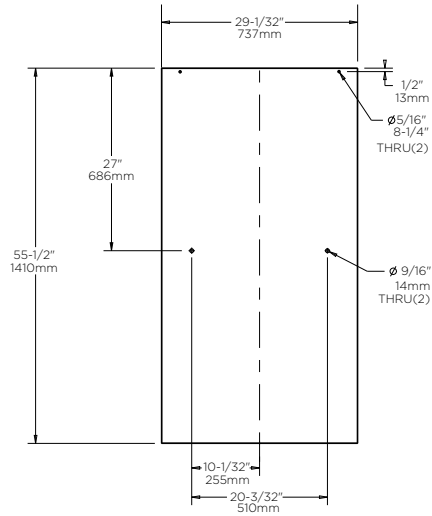

TECHNICAL DATA

Shower Door

SLIDING TRADITIONAL STYLE BATHTUB SHOWER TRACK 60"

- MATERIALS:** Anodized Aluminum Excursions (Track), Bronze Finish is Powder Coated.
- INSTALLATION:** Detailed Instructions and Hardware Included for Easy Installation.
- UNIQUE FEATURE:** Reversible Top Track Offers Two Unique Design Options.
Constructed of Corrosion Resistant Anodized Aluminum.
Fits Doors With an Opening min/max of 50-1/8" - 59-3/8" (127cm-151cm), with a 58-1/8" (148cm) Height.
- WARRANTY:** 5 Year Limited Warranty.

see what Delta can do™

TECHNICAL DATA

Shower Door

SLIDING BATHUB 60" GLASS PANEL

MATERIALS:

1/4" (6mm) Tempered Glass Panel.

INSTALLATION:

Detailed Instructions and Hardware Included for Easy Installation.

UNIQUE FEATURE:

Spot Guard Easy Clean Coating.

Traditional: Fits Doors with an Opening min/max of 50 1/8" - 59 3/8" (127cm-151cm), with a Height of 58 1/8" (148cm)

Contemporary: Fits Doors with an Opening min/max of 50 1/8" - 58 1/2" (127cm-149cm), with a Height of 58 3/4" (149cm)