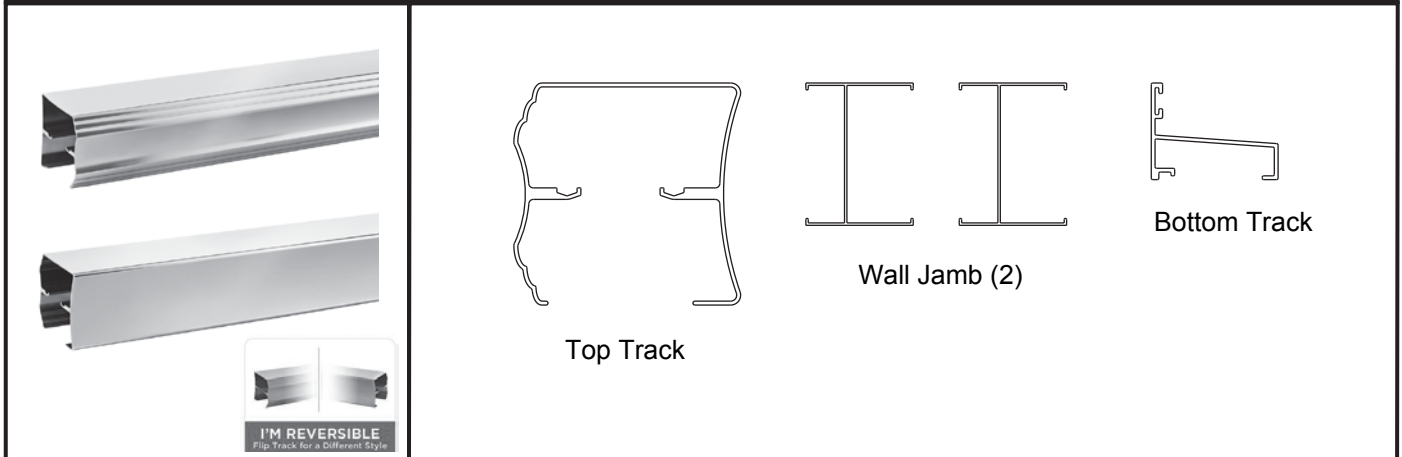

TECHNICAL DATA

Shower Door

SLIDING TRADITIONAL STYLE BATHTUB SHOWER TRACK 60"

- MATERIALS:** Anodized Aluminum Excursions (Track), Bronze Finish is Powder Coated.
- INSTALLATION:** Detailed Instructions and Hardware Included for Easy Installation.
- UNIQUE FEATURE:** Reversible Top Track Offers Two Unique Design Options.
Constructed of Corrosion Resistant Anodized Aluminum.
Fits Doors With an Opening min/max of 50-1/8" - 59-3/8" (127cm-151cm), with a 58-1/8" (148cm) Height.
- WARRANTY:** 5 Year Limited Warranty.

see what Delta can do™

TECHNICAL DATA

Shower Door

SLIDING BATHUB 60" GLASS PANEL

MATERIALS:

1/4" (6mm) Tempered Glass Panel.

INSTALLATION:

Detailed Instructions and Hardware Included for Easy Installation.

UNIQUE FEATURE:

Spot Guard Easy Clean Coating.

Traditional: Fits Doors with an Opening min/max of 50 1/8" - 59 3/8" (127cm-151cm), with a Height of 58 1/8" (148cm)

Contemporary: Fits Doors with an Opening min/max of 50 1/8" - 58 1/2" (127cm-149cm), with a Height of 58 3/4" (149cm)