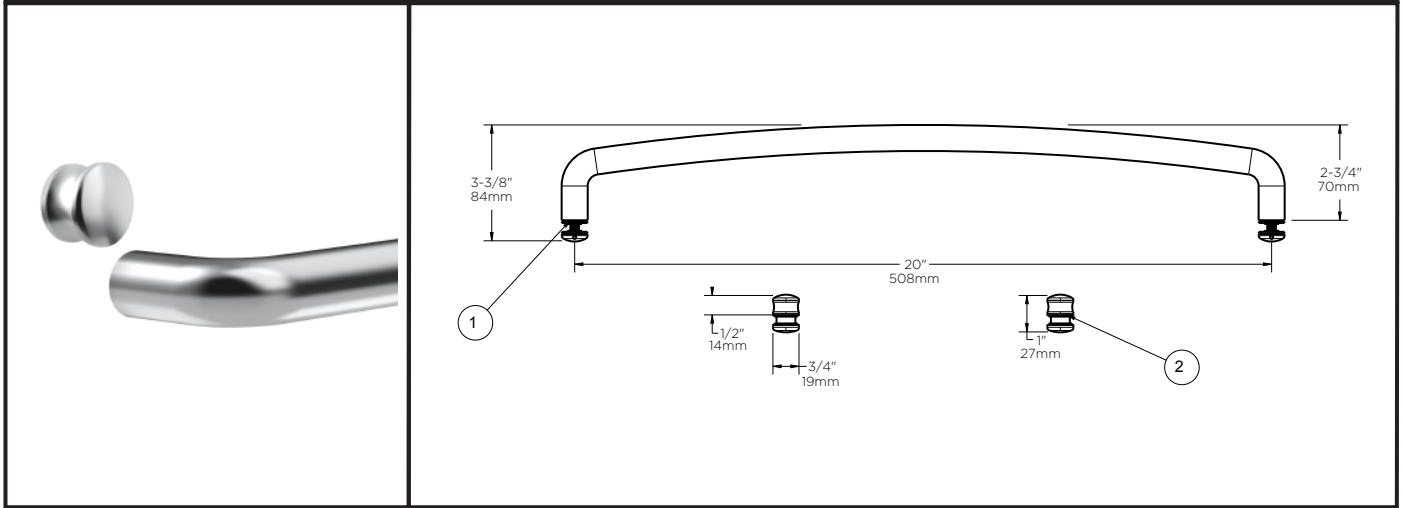

TECHNICAL DATA

Shower Door

SLIDING TRADITIONAL STYLE BATHTUB SHOWER TRACK 60"

- MATERIALS:** Anodized Aluminum Excursions (Track), Bronze Finish is Powder Coated.
- INSTALLATION:** Detailed Instructions and Hardware Included for Easy Installation.
- UNIQUE FEATURE:** Reversible Top Track Offers Two Unique Design Options.
Constructed of Corrosion Resistant Anodized Aluminum.
Fits Doors With an Opening min/max of 50-1/8" - 59-3/8" (127cm-151cm), with a 58-1/8" (148cm) Height.
- WARRANTY:** 5 Year Limited Warranty.

see what Delta can do™

TECHNICAL DATA

Shower Door

SLIDING BATHUB 60" GLASS PANEL

MATERIALS:

1/4" (6mm) Tempered Glass Panel.

INSTALLATION:

Detailed Instructions and Hardware Included for Easy Installation.

UNIQUE FEATURE:

Spot Guard Easy Clean Coating.

Traditional: Fits Doors with an Opening min/max of 50 1/8" - 59 3/8" (127cm-151cm), with a Height of 58 1/8" (148cm)

Contemporary: Fits Doors with an Opening min/max of 50 1/8" - 58 1/2" (127cm-149cm), with a Height of 58 3/4" (149cm)

WARRANTY:

5 Year Limited Warranty.

see what Delta can do™

TECHNICAL DATA

Shower Door

SIMPLICITY™ HANDLE WITH KNOBS

- MATERIALS:** Aluminum Bar. Zinc Knobs (Brushed Nickel and Oil Rubbed Bronze), Aluminum Knobs (Polished Chrome).
- INSTALLATION:** Detailed Instructions and Hardware Included for Easy Installation.
- UNIQUE FEATURE:** Coordinates with Delta® Faucets and Bath Hardware.
Compatible with all Delta® Sliding Bathtub or Shower Doors.