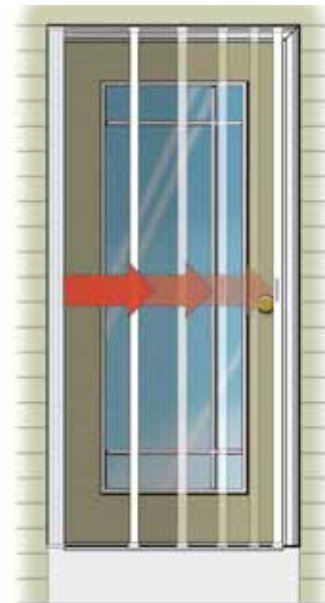

Practical. Attractive. Durable.

The ODL Retractable Screen will change the way you see screen doors!

Screen retracts into housing when not in use.

Bulb seal bumper provides a quieter recoil.

Durable fiberglass screen resists damage from hands or pets.

Tools Needed:
 Measuring Tape
 Pencil
 Phillips Screwdriver
 File
 Hack Saw
 Drill
 3/32" Drill Bit
 5/32" Drill Bit
 Square

Parts to Install:
 Screen Housing Sill Plate
 Top Track
 Bottom Track
 Inside and Outside Handles
 Magnetic Catch Sssembly

Double Door Application:
 Requires two (2) screen units and a double door installation kit. Part #21540 sold separately.

Easy to install. Easy to use.

Easily mounts to existing door frame. With either a left or right hand operation, it fits on all door sills.

Screen can be deployed for a full view, or closed into the housing making it nearly invisible.

There when you need it...

Out of sight when you don't.

ODL's Retractable Screen Doors are now available in custom sizes to fit your unique entryway door perfectly. To have your screen custom made follow the simple instructions on the order form. Please see a sales associate for assistance.