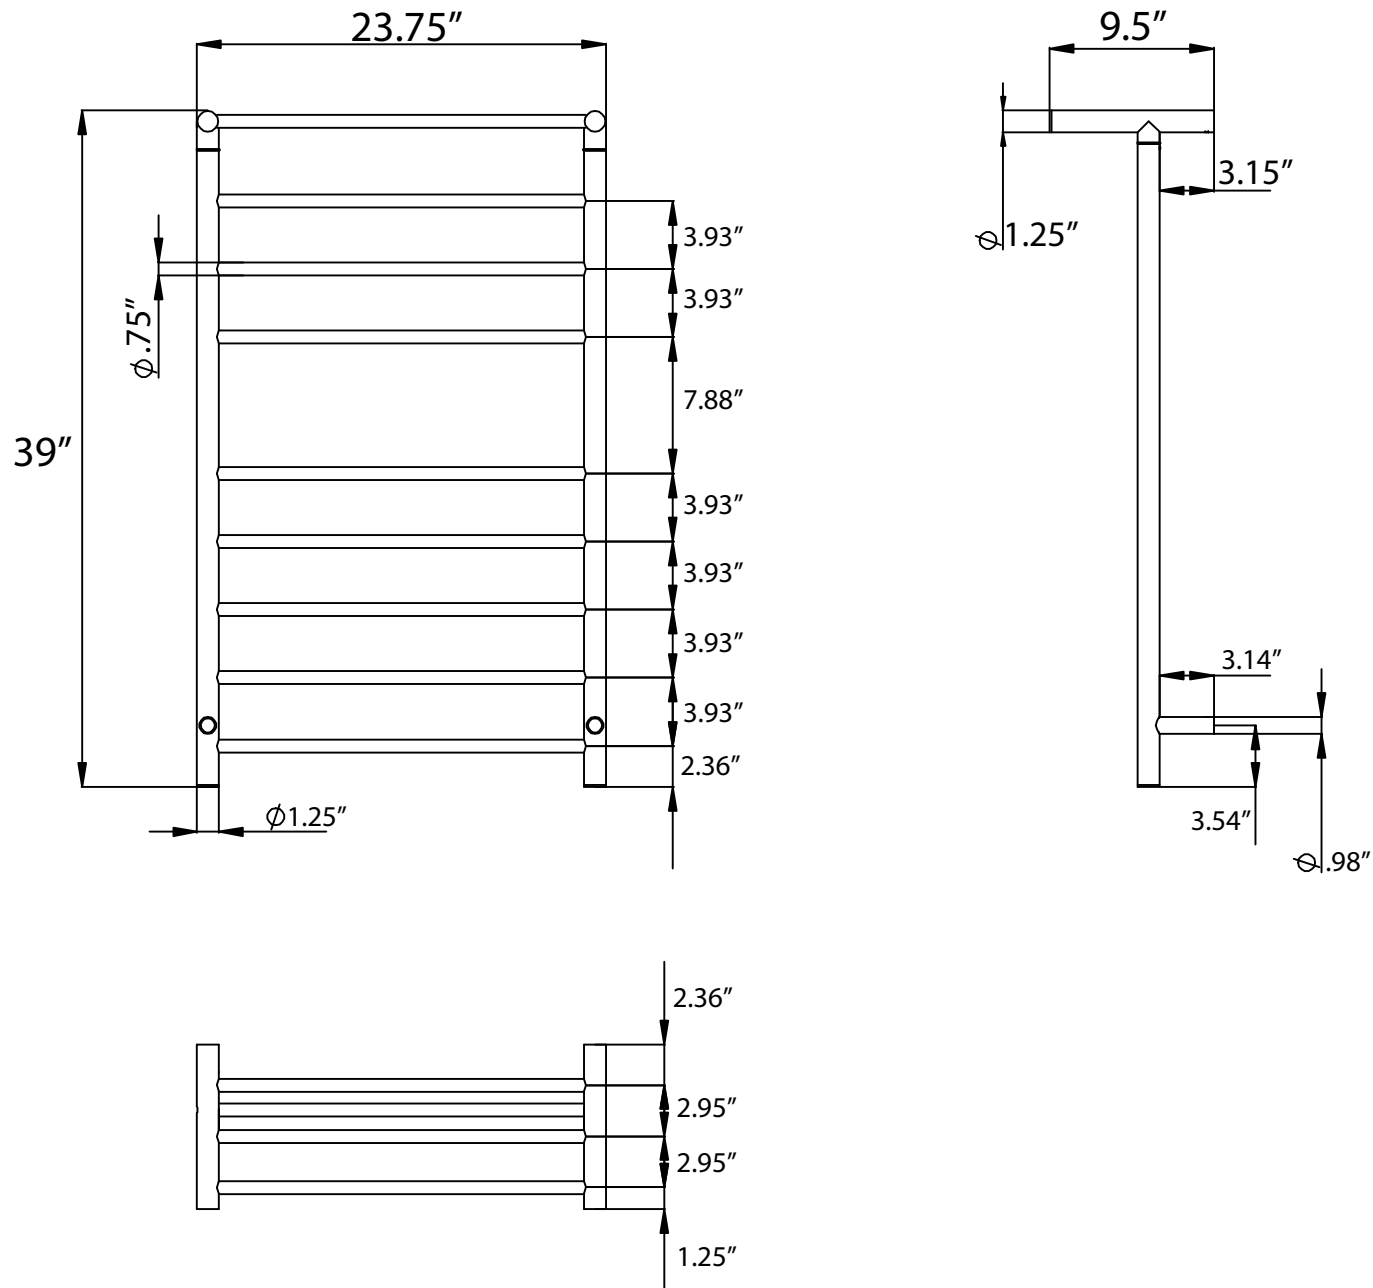

ANZZI™

TW-AZ012

Wall Mounted
Towel Warmer

Wall Plug-In, 72" cord

8 Bars

www.ANZZI.com
1-844-44-ANZZI

Perfection is our Tradition™