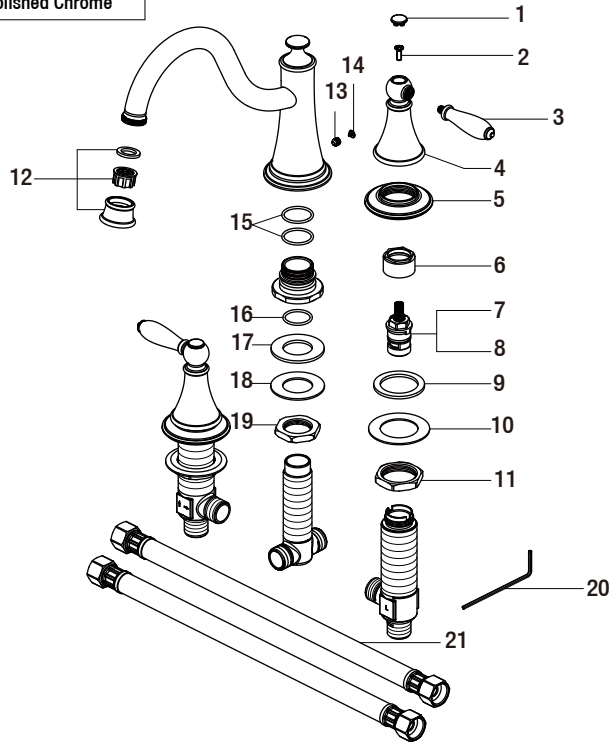

Replacement Parts List

Varina 2-Handle Deck-Mount Roman Tub Faucet in Chrome

| MODEL | Internet SKU # | FINISH |
|------------|----------------|-----------------|
| 67420-3001 | 204717208 | Polished Chrome |

Many replacement parts can be purchased online or at your local store. Please use the table below to identify the part SKU number needed, go to HOMEDEPOT.COM, and check for online and store availability. If you can't find the part you are looking for, please call 1-855-HD-GLACIER.

| Part | Description | Part # | Internet SKU # | Store SKU # |
|------|---------------|-----------|----------------|-------------|
| 1 | Index | RP8024201 | | |
| 2 | Screw | RP50169 | | |
| 3 | Handle | RP1318801 | | |
| 4 | Handle seat | RP1714801 | | |
| 5 | Flange | RP8040001 | | |
| 6 | Bonnet | RP70001 | | |
| 7 | Cartridge H | RP20035 | | |
| 8 | Cartridge C | RP20036 | | |
| 9 | Rubber washer | RP64023 | | |
| 10 | Metal washer | RP64024 | | |
| 11 | Nut | RP56014 | | |

| Part | Description | Part # | Internet SKU # | Store SKU # |
|------|---------------|-----------|----------------|-------------|
| 12 | Aerator | RP3002201 | | |
| 13 | Screw | RP50167 | | |
| 14 | Index | RP1005201 | | |
| 15 | O-ring | RP60056 | | |
| 16 | O-ring | RP60094 | | |
| 17 | Rubber washer | RP64035 | | |
| 18 | Metal washer | RP64036 | | |
| 19 | Nut | RP56088 | | |
| 20 | Hex wrench | RP70385 | | |
| 21 | Hose | RP70042 | | |