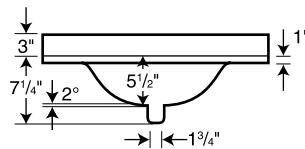

○ Drill Points ● Pre-drilled

Capacity: 2 gallons to overflow

Model	A	B
CV-2225	25"	12-1/2"
CV-2231	31"	15-1/2"
CV-2237	37"	18-1/2"
CV-2243	43"	21-1/2"
CV-2249	49"	24-1/2"

SPECIFICATIONS

Swanstone Contour Vanity Tops

Model	Part	Nominal Dimensions	Ship Wt. Lb.	Ship FedEx	Carton Dims. In.	Cu. Ft.
CV-2225	CV02225	22" D x 25" W	24	FedEx	29 x 26 x 14	6.11
CV-2231	CV02231	22" D x 31" W	29	FedEx	34 x 26 x 14	7.16
CV-2237	CV02237	22" D x 37" W	34	FedEx	41 x 26 x 14	8.64
CV-2243	CV02243	22" D x 43" W	35	FedEx	53 x 26 x 14	11.16
CV-2249	CV02249	22" D x 49" W	38	FedEx	53 x 26 x 14	11.16