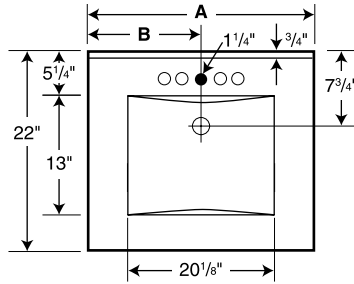

○ Drill Points ● Pre-drilled

Capacity: 2 gallons to overflow

Model	A	B
CV-2225	25"	12-1/2"
CV-2231	31"	15-1/2"
CV-2237	37"	18-1/2"
CV-2243	43"	21-1/2"
CV-2249	49"	24-1/2"

SPECIFICATIONS

Swanstone Contour Vanity Tops

Model	Part	Nominal Dimensions	Ship Wt. Lb.	Ship FedEx	Carton Dims. In.	Cu. Ft.
CV-2225	CV02225	22" D x 25" W	24	FedEx	29 x 26 x 14	6.11
CV-2231	CV02231	22" D x 31" W	29	FedEx	34 x 26 x 14	7.16
CV-2237	CV02237	22" D x 37" W	34	FedEx	41 x 26 x 14	8.64
CV-2243	CV02243	22" D x 43" W	35	FedEx	53 x 26 x 14	11.16
CV-2249	CV02249	22" D x 49" W	38	FedEx	53 x 26 x 14	11.16