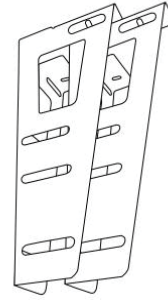

www.furinno.com

NEED HELP? For replacement requests or product inquiries, please contact our Customer Service Team by emailing us at support@furinno.com. Thank you for selecting Furinno!

FB000BK

Furinno Headboard Bracket (Set of 2)

(A) LONG BOLT

(B) SHORT BOLT

(C) BIG WINGNUT

(D) SMALL WINGNUT

(E) SPACER

Assembly Instruction

STEP 1: Fix the bracket using Short Bolt (B) and Small Wingnut (D) through the holes on top or side, as shown.

STEP 2: Fix the headboard panel to the bracket using Long Bolt (A) and Big Wingnut (C).