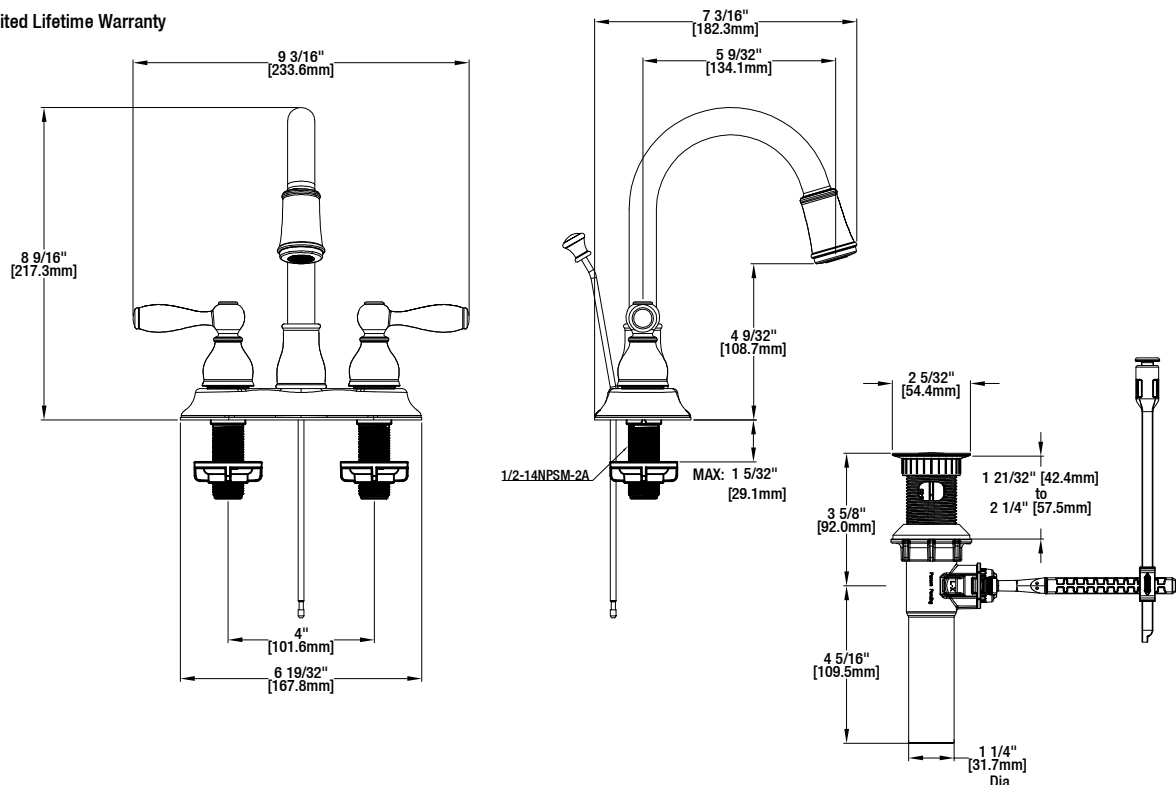

WARRANTY

- Limited Lifetime Warranty

INSTALLATION DIMENSIONS

Glacier Bay reserves the right to make changes in specifications and materials and to change and discontinue models, both without notice or obligation. Dimensions are for reference only.