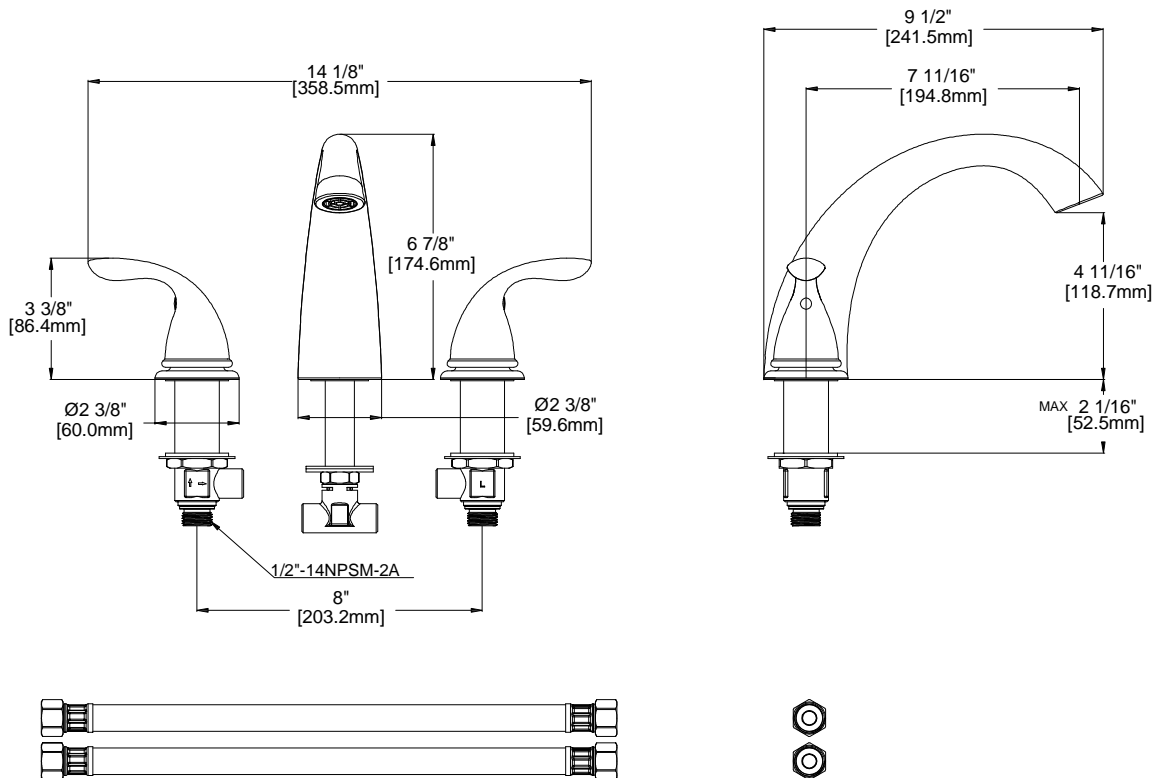

Specifications

Builders 2-Handle Deck-Mount Roman Tub Faucet

MODEL	SKU #	FINISH
461-3001	533305	Chrome
461-3004	816117	Brushed Nickel
HD461-3027H2	304367453	Bronze

FEATURES

- Requires 3-Hole Tub with 8"-16" On-Center
- 1/2" IPS Connections
- Min Flow Rate: 2.4 gpm (9 L/min) at 20 psi
- Max Countertop Thickness: 2 1/16"
- Spout Reach: 7 11/16"
- Spout Height: 6 7/8"
- 1/4 Turn ceramic for Lifetime Drip-free Operation
- With Zinc Lever Handle

CODE COMPLIANCE

- IAPMO Certified: ASME A112.18.1/CSA B125.1
- ADA Compliant

WARRANTY

- Limited Lifetime Warranty

INSTALLATION DIMENSIONS

Glacier Bay reserves the right to make changes in specifications and materials and to change and discontinue models, both without notice or obligation. Dimensions are for reference only.