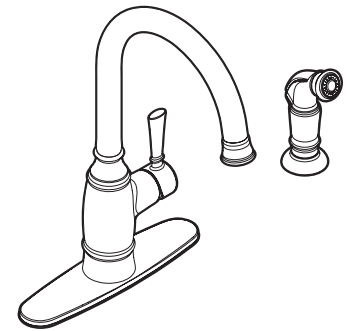

## FAUCET DESCRIPTION

- Metal construction with various finishes identified by suffix
- High arc spout provides the height and reach to fill or clean large pots
- 2 or 4 hole-mount
- Flexible supply lines with 3/8" compression fittings
- 360° rotating spout
- Includes hose and side spray
- Duralock™ Quick Connect Installation

## STANDARDS

- Third party certified to ASME A112.18.1/CSA B-125.1 and all applicable requirements referenced therein
- Certified to NSF 61/9 & 372
- Meets CalGreen and Georgia SB370 requirements
- Complies with California Proposition 65 and with the Federal Safe Drinking Water Act
- ADA ♿ for lever handle

## Noell™ Single Handle High Arc Kitchen Faucet with Side Spray

Model: 87506 series

**NOTE:** THIS FAUCET IS DESIGNED TO BE INSTALLED THROUGH 2 OR 4 HOLES: 1-1/2" (38MM) MIN. DIA. HOLES FOR VALVE AND DECK PLATE (IF INSTALLED) AND A 1-1/4" (32MM) MIN. DIA. HOLE FOR SIDE SPRAY