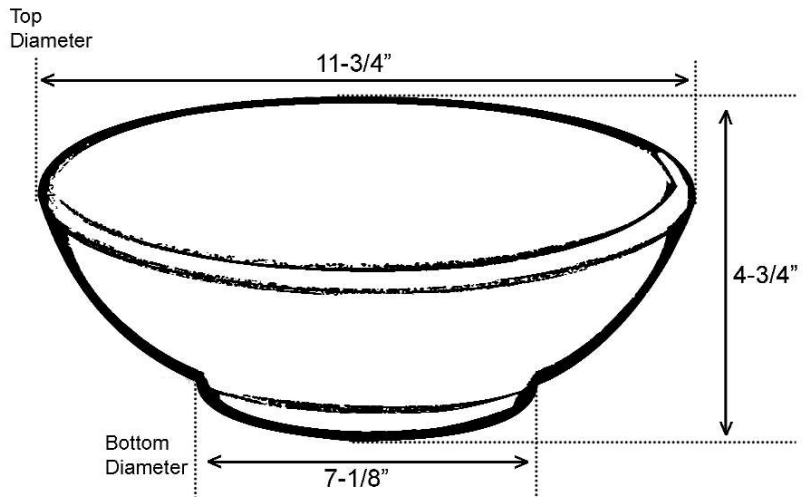

## Interior Dimensions

Diameter: 10-<sup>3</sup>/<sub>4</sub>"  
Depth: 3-<sup>3</sup>/<sub>4</sub>"

All basins are handmade and dimensions will vary. Dimensions and specifications subject to change without notice.