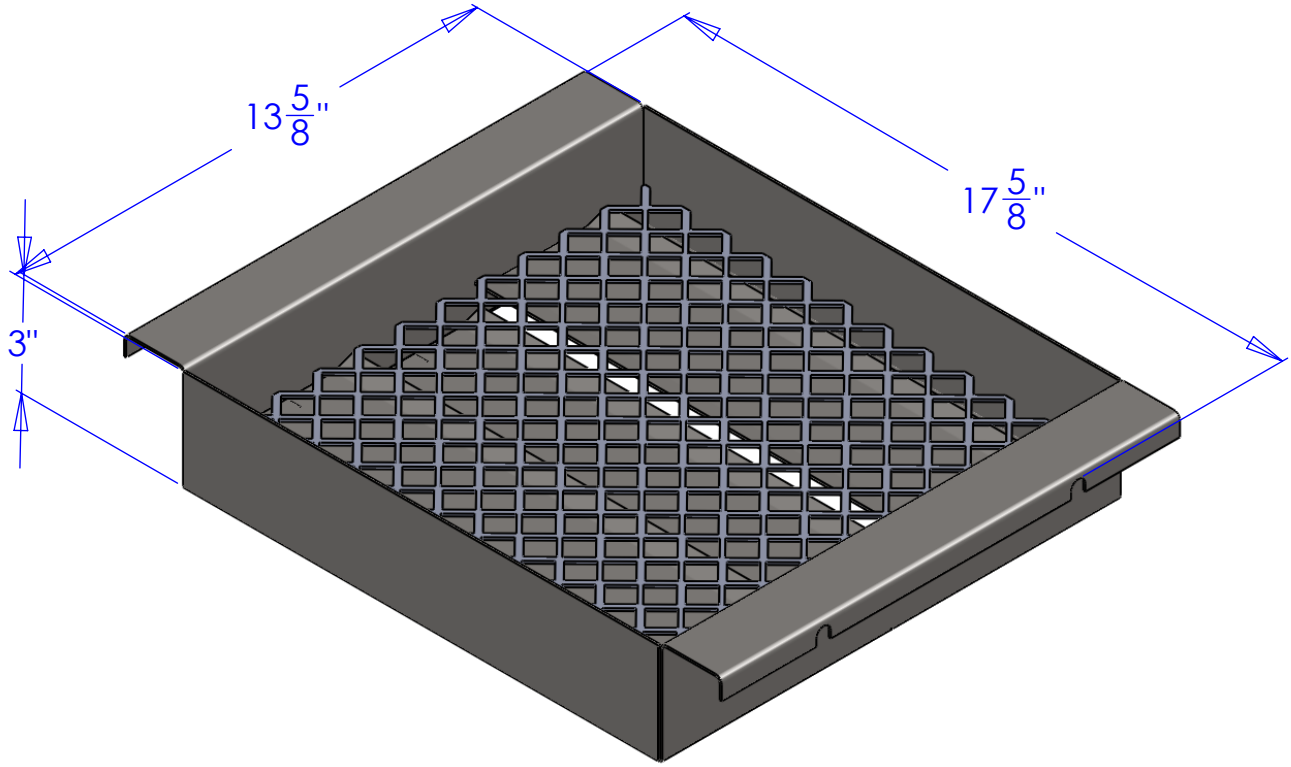

BBQ LINE
CHARCOAL TRAY

SCALENTS

TITLE	
2011 BARBEQUE LINE GRILL ACCESSORIES CHARCOAL TRAY	
DWG NO.	DWG BY
BBQ11859	N. GALASSO
DATE	REVISED
2/23/11	

NOTE:
DUE TO OUR CONTINUOUS IMPROVEMENT PROGRAM, ALL
MODELS AND SPECIFICATIONS ARE SUBJECT TO CHANGE
WITHOUT NOTICE.