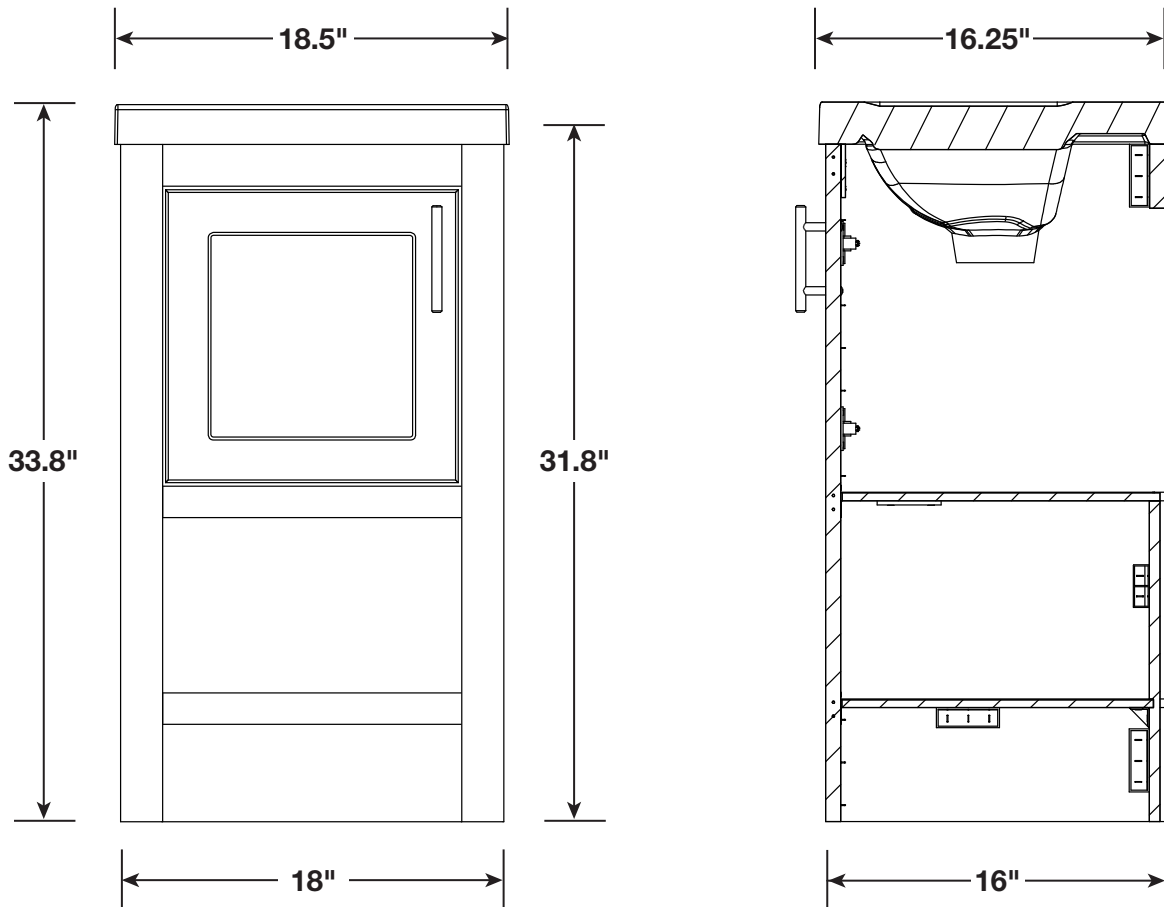

SPA

18.5" Vanity Cabinet with Top PPSPAWHT18/ PPSPADVR18

The information contained in this drawing is the sole property of RSI Home Products and any reproduction in part or as a whole without the written permission is prohibited.