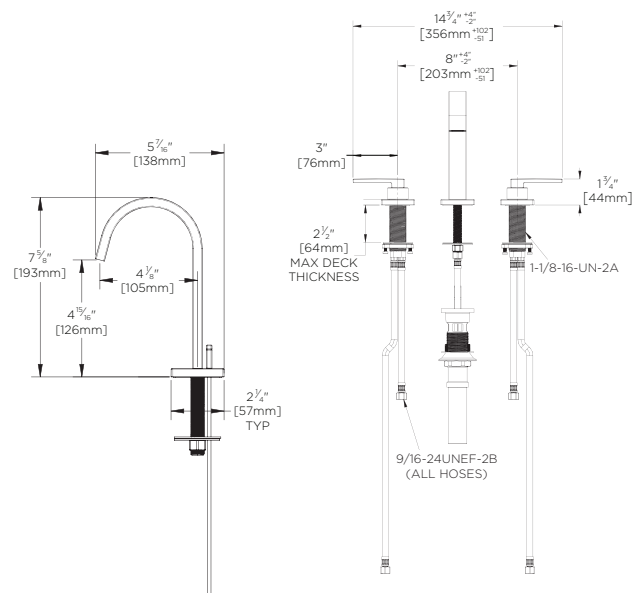

Lura® Widespread Faucet

FEATURES:

- 1.2 GPM (4.5 L/min) flow rate
- Brass construction
- Platform lever handles
- 1/4 turn ceramic cartridges
- Stainless steel inlet supply lines included, with 3/8" compression fittings
- Push-pop drain included
- Corrosion resistant finishes
- Coordinates with Lura Collection

STOCK FINISHES:

PC MB BBZ

SPECIALTY FINISHES:

BN ORB PN

STANDARDS:

- ASME A112.18.1/CSA B125.1 certified
- NSF/ANSI 61 certified
- NSF 372 certified
- WaterSense certified
- ADA compliant

WARRANTY:

Visit www.speakman.com for full product warranty information

- Limited Lifetime Warranty (consumer)
- 5 Year Limited Warranty (commercial)

1. All dimensions are in inches (millimeters) unless otherwise specified and are subject to change without notice.

Architect/Engineer Approval Space:

P: 800-537-2107
F: 800-977-2747
W: WWW.SPEAKMAN.COM
R: 02-SEPTEMBER 2018