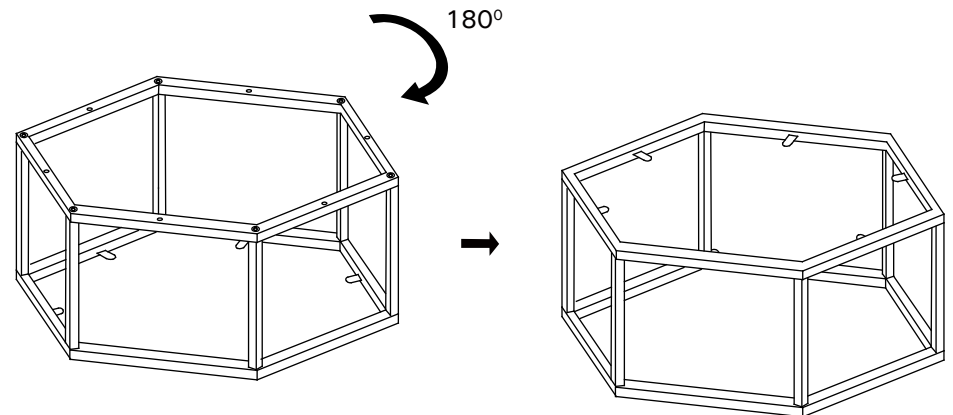

PREPARATION

Before beginning assembly of product, make sure all parts are present. Compare parts with package contents list and hardware contents list.

If any part is missing or damaged, do not attempt to assemble the product.

Estimated Assembly Time: 30minutes.

Tools Required for Assembly : Allen Key

1

2

3