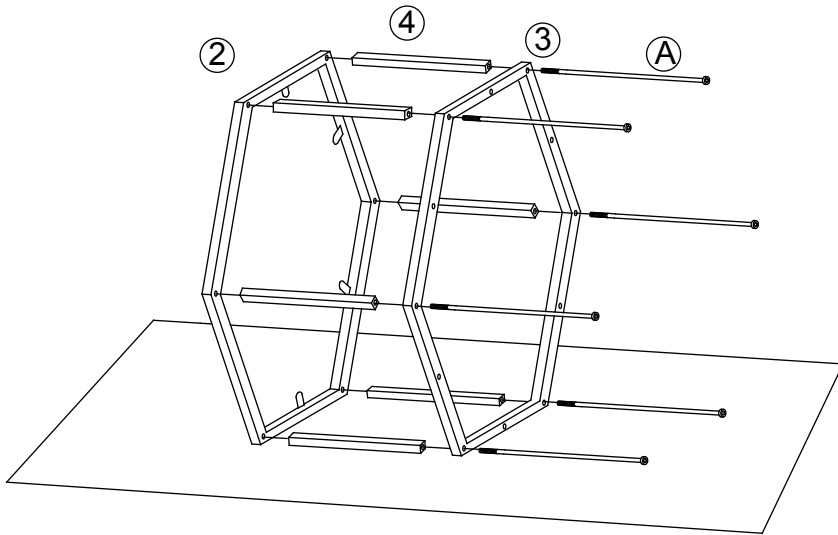

PREPARATION

Before beginning assembly of product, make sure all parts are present. Compare parts with package contents list and hardware contents list.

If any part is missing or damaged, do not attempt to assemble the product.

Estimated Assembly Time: 30minutes.

Tools Required for Assembly : Allen Key

1