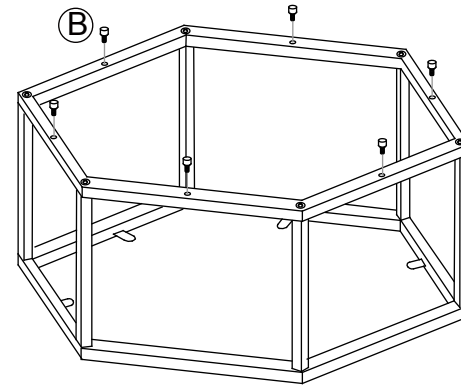

PREPARATION

Before beginning assembly of product, make sure all parts are present. Compare parts with package contents list and hardware contents list.

If any part is missing or damaged, do not attempt to assemble the product.

Estimated Assembly Time: 30minutes.

Tools Required for Assembly : Allen Key

1

2

3