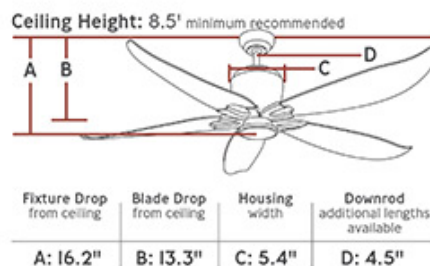

5LLR56RZWD: 56" Lily - Matte White

Specification Images:

Collection: Lily

UPC #:014817540826

Finish: Matte White (RZW)

Blade Finish: Matte White

Blade Finish 2: Undefined

Dimensions:

- Diameter:** 56"
- Reverse Switch:** Remote Controlled
- Rev. Switch Location:** Remote Transmitter
- Motor Size:** 120.0 X 25.0
- Diameter of Housing:** 5.5
- Lead Wire Length:** 78 inches
- Light Kit Included:** Yes
- Remote Included:** Hand Remote
- Location of Receiver:** Canopy
- Remote Group(s):**

Mounting Options:

Mounting Type	Included	Item	Downrod Length	Downrod Diameter	Overall Height	Blade to Ceiling	Min. Ceiling Height	Canopy Style	Canopy Diameter
Flush (Included)	yes				16.2	13.3	8.11	Round	5.0