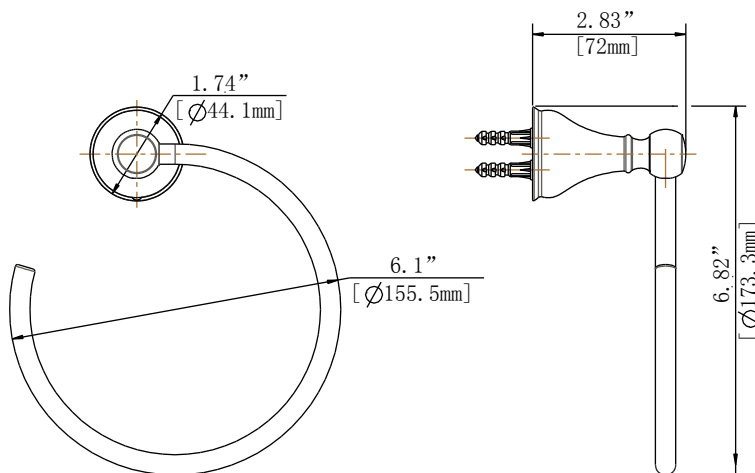

Glacier Bay Fairway Series Towel Ring

MODEL	YOW SKU#	FINISH
20113-0501		Chrome Polished
20113-0504		Brushed Nickel PVD
20113-0527D		Oil Rubbed Bronze

FEATURES

- 6.1" L x 6.82" W x 2.83" H
- Coordinates with Fairway Series Bath Products
- Easy Installation
- Includes Mounting Hardware and Plastic Anchors
- Tools Required for Installation:
 - Drill with 1/4" Drill Bit
 - Philips Screwdriver
 - Small Flat Head Screwdriver

INSTALLATION DIMENSIONS