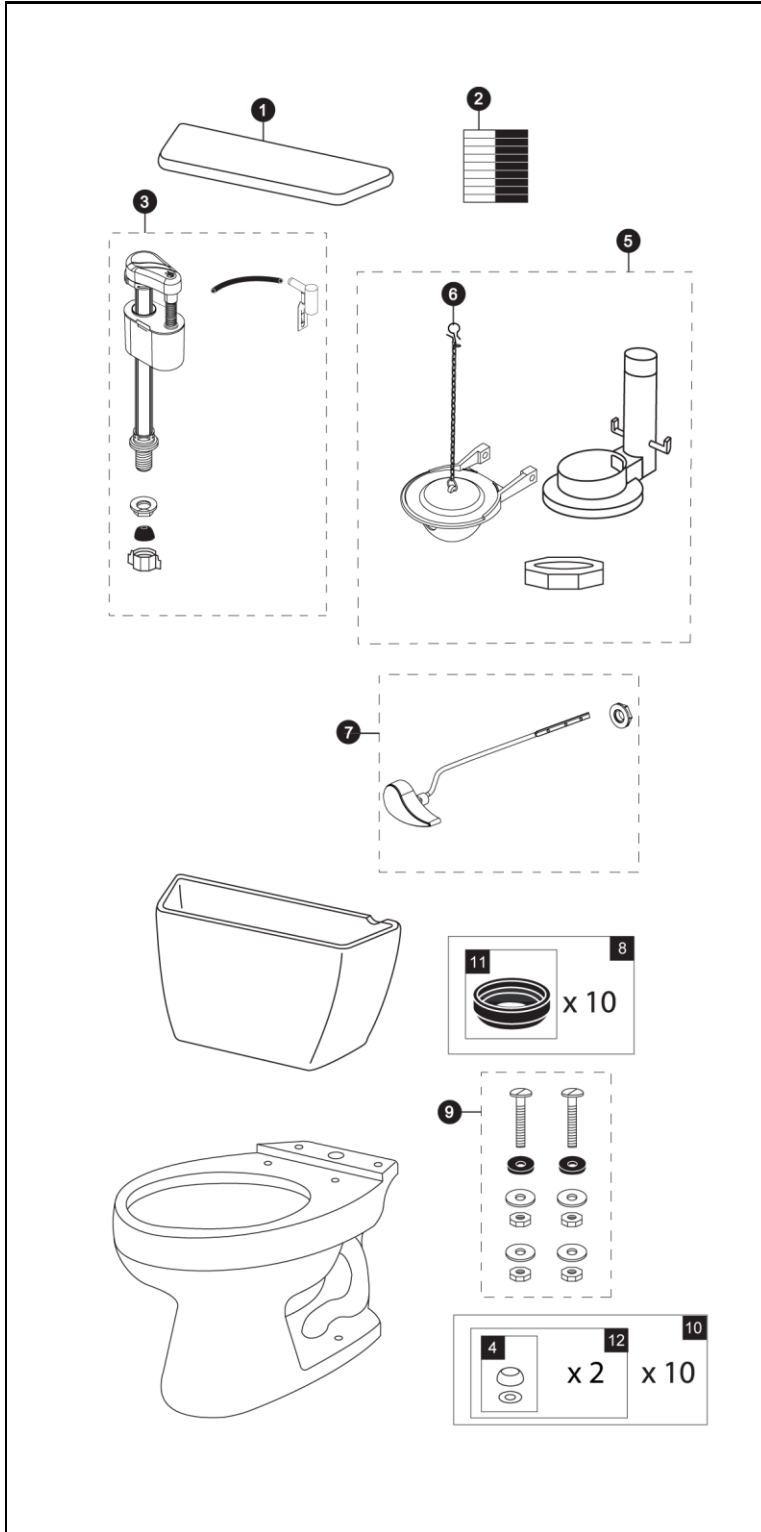

CST744E & CST744EG

CST744E CST744EG
 ST743E ST743E
 C744E C744EG

Drake® 1.28 Gpf Toilet, Elongated, E-Max®, 12" Rough-In (including CeFIONtect™)

| Item | Part | Description |
|------|------|-------------|
|------|------|-------------|

| | | |
|----|--------------|--|
| 1 | TCU743CRE#01 | Tank Lid w/ Velcro - Cotton |
| | TCU743CRE#03 | Tank Lid w/ Velcro - Bone |
| | TCU743CRE#11 | Tank Lid w/ Velcro - Colonial White |
| | TCU743CRE#12 | Tank Lid w/ Velcro - Sedona Beige |
| | TCU732CRE#51 | Tank Lid w/ Velcro - Ebony |
| 2 | THU107 | Velcro Tape |
| 3 | TSU53A | Fill Valve |
| 4 | THU044#01 | Bolt Cap Set - Cotton |
| | THU044#03 | Bolt Cap Set - Bone |
| | THU044#11 | Bolt Cap Set - Colonial White |
| | THU044#12 | Bolt Cap Set - Sedona Beige |
| | THU044#51 | Bolt Cap Set - Ebony |
| 5 | THU252P-A | Flush Valve Assembly w/ Flapper |
| 6 | THU499S | Flapper w/ Chain |
| 7 | THU068#01 | Trip Lever - Cotton |
| | THU068#03 | Trip Lever - Bone |
| | THU068#11 | Trip Lever - Colonial White |
| | THU068#12 | Trip Lever - Sedona Beige |
| | THU068#51 | Trip Lever - Ebony |
| | THU068#CP | Trip Lever - Chrome Plated |
| | THU068#BN | Trip Lever - Brushed Nickel |
| | THU068#PN | Trip Lever - Polished Nickel |
| 8 | THU131 | Tank to Bowl Gaskets (10 pieces) |
| 9 | TSU01D | Tank Mounting Kit |
| 10 | THU098#01 | Bolt Cap Sets - Cotton (20 pieces) |
| | THU098#03 | Bolt Cap Sets - Bone (20 pieces) |
| | THU098#11 | Bolt Cap Sets - Colonial White (20 pieces) |
| | THU098#12 | Bolt Cap Sets - Sedona Beige (20 pieces) |
| | THU098#51 | Bolt Cap Sets - Ebony (20 pieces) |
| 11 | 9BU024E | 3" Tank to Bowl Gasket |
| 12 | THU044S#01 | Bolt Cap Set - Cotton (2 pieces) |
| | THU044S#03 | Bolt Cap Set - Bone (2 pieces) |
| | THU044S#11 | Bolt Cap Set - Colonial White (2 pieces) |
| | THU044S#12 | Bolt Cap Set - Sedona Beige (2 pieces) |
| | THU044S#51 | Bolt Cap Set - Ebony (2 pieces) |