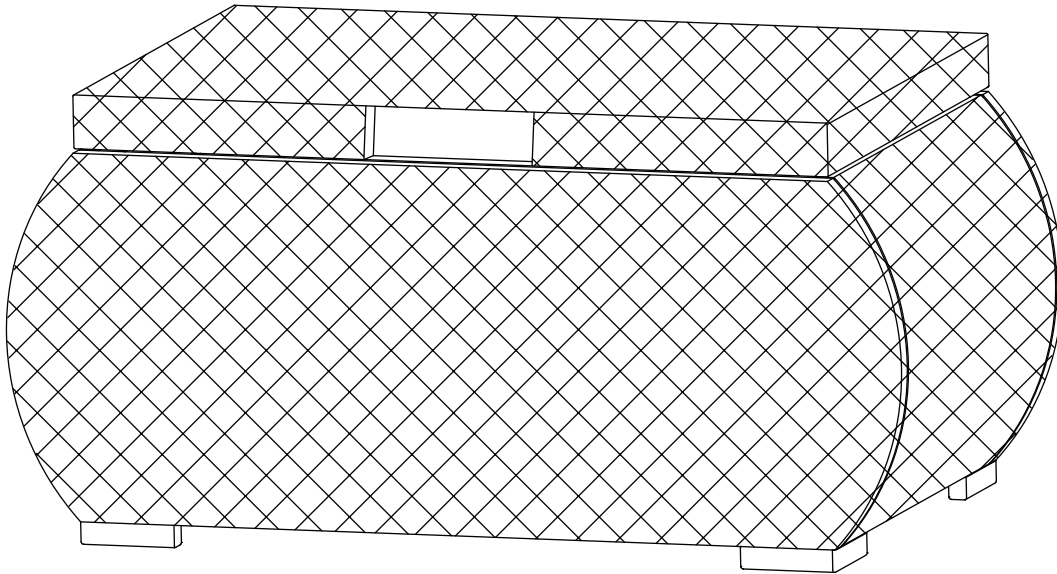

HOME
DECORATORS
COLLECTION

Item # 000 000
Model # FWS60494

USE AND CARE GUIDE

BROADVIEW STORAGE COFFEE TABLE

Questions, problems, missing parts? Before returning to the store
call Home Decorators Collection Customer Service.
8 a.m. - 7 p.m., EST, Monday - Friday, 9 a.m. - 6 p.m., EST, Saturday