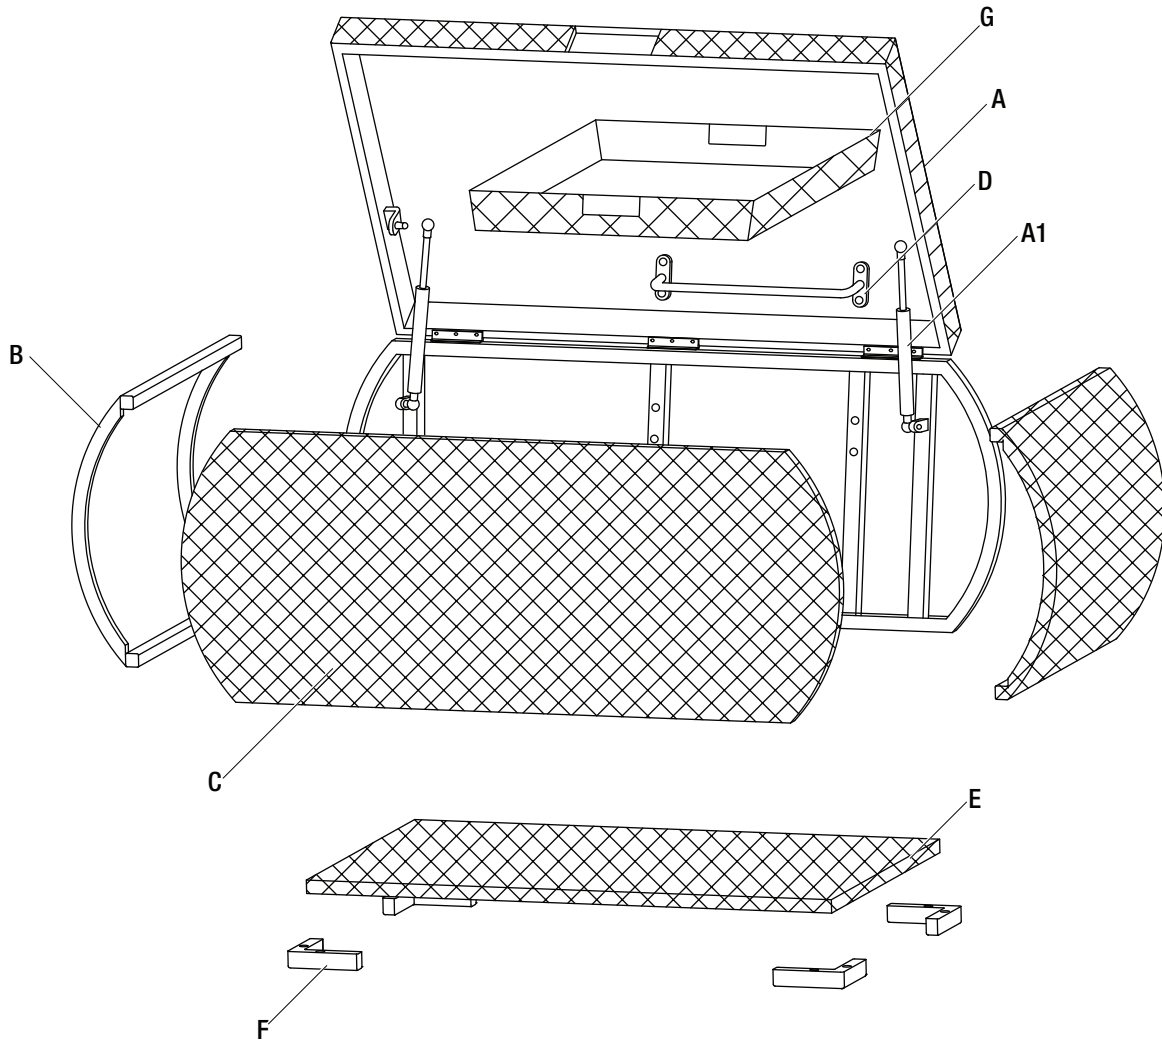

NOTE: More than one person may be required to assemble this product.

HARDWARE INCLUDED

NOTE: Hardware not shown to actual size.

Part	Description	Quantity
AA	M6x20 combination bolt	8+1
BB	M6x30 combination bolt	16+1
CC	M6x15 combination bolt	8+1
DD	Hex wrench	1

Pre-Assembly (continued)

PACKAGE CONTENTS

Part	Description	Quantity
A	Top plate	1
A1	Gas hinge	2
B	Side plate	2
C	Front plate	1
D	Tray support bar	2
E	Bottom plate	1
F	Adjustable feet	4
G	Tray	1

Assembly