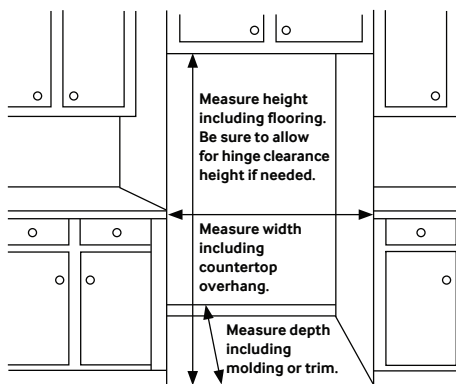

SAMSUNG

RF28K9580SR

28 cu. ft. 4-Door Flex™ Refrigerator

Installing Your Refrigerator

1. Measure the height, width and depth of the opening, making sure to include baseboards, molding tile, countertop overhang, etc. Check to be sure there is enough room to open the door (consider walls, islands or other obstacles when measuring).
2. Refer to illustration below to determine dimensions.
3. Allow 2" of clearance on hinge side of refrigerator when installing next to a wall where handle may make contact.
4. Allow 1" minimum clearance at rear for proper air circulation and water/electrical connections. Allow a 3/8" minimum clearance at sides and top for ease of installation.
5. Ensure each door and entryway in the home is wide enough for the refrigerator to be moved through easily.

Please note: The following dimension and cutout information is for planning purposes only. For complete installation details, consult manual packed with product, or download manual online at samsung.com.

*Compressor, evaporator, condenser, drier, connecting tubing.

Product Dimensions & Weight

Dimensions (WxHxD with hinges, handles and doors):
35³/₄" x 71⁷/₈" x 34¹/₄"

Dimensions (WxHxD without hinges and door):
35³/₄" x 70³/₄" x 29³/₈"

Dimensions (WxHxD with hinge and door, no handle):
35³/₄" x 71⁷/₈" x 34¹/₄"

Weight: 352.7 lbs.

Shipping Dimensions & Weight (WxHxD)

Dimensions: 38⁵/₁₆" x 77⁹/₁₆" x 36¹/₄"

Weight: 376.9 lbs.

Color	Model #	UPC Code
Stainless Steel	RF28K9580SR	887276144795
Black Stainless Steel	RF28K9580SG	887276144788