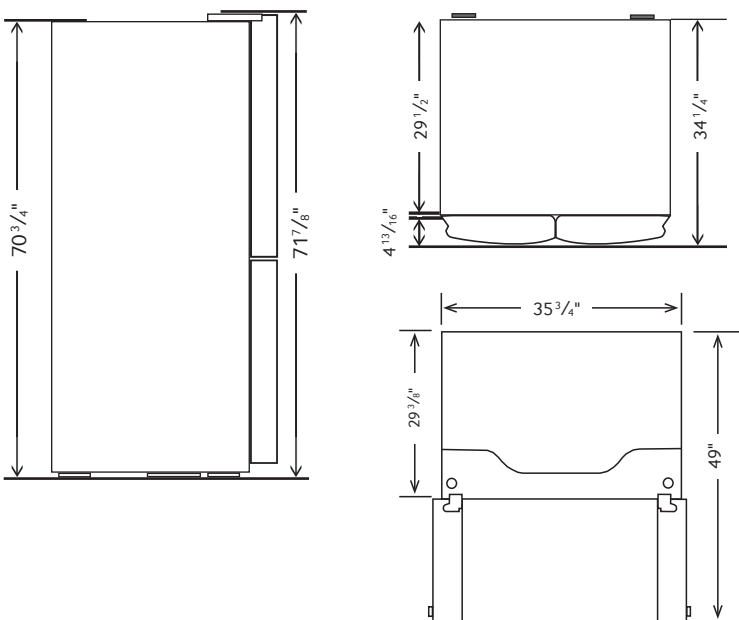

Dimensions

Total Capacity: 27.9 cu. ft.

Refrigerator: 16.4 cu. ft.

- Premium External Filtered Water and Ice Dispenser (Crushed or Cubed Ice)
- Ice Master Ice Maker
- 2 Clear Crispers
- Gallon Door Bins
- 5 Tempered Glass Spill-Proof Shelves
  - 1 Slide-In
  - 1 Flip-Up
  - 3 Fixed
- Wine Rack
- Surface LED Lighting

FlexZone™: 5.75 cu. ft.

- 1 EZ Slide-Out Shelf
- 2 Drawers
- 5 Temperature Zones:
  - 41°F
  - 35°F
  - 30°F
  - 23°F
  - -8°F – 5°F
- Surface LED Lighting

Freezer: 5.75 cu. ft.

- 1 EZ Slide-Out Shelf
- 2 Freezer Drawers
- Surface LED Lighting

Accessories

Water Filter: HAF-CIN/EXP

Warranty

One (1) Year Parts and Labor on Refrigerator
Five (5) Years Parts and Labor on Sealed Refrigeration System Only*
Ten (10) Years Parts and Five (5) Years Labor on Digital Inverter Compressor

*Compressor, evaporator, condenser, drier, connecting tubing.

Product Dimensions & Weight

Dimensions (WxHxD with hinges, handles and doors):
35³/₄" x 71⁷/₈" x 34¹/₄"

Dimensions (WxHxD without hinges and door):
35³/₄" x 70³/₄" x 29³/₈"

Dimensions (WxHxD with hinge and door, no handle):
35³/₄" x 71⁷/₈" x 34¹/₄"

Weight: 352.7 lbs.

Shipping Dimensions & Weight (WxHxD)

Dimensions: 38⁵/₁₆" x 77⁹/₁₆" x 36¹/₄"

Weight: 376.9 lbs.

Color	Model #	UPC Code
Stainless Steel	RF28K9580SR	887276144795
Black Stainless Steel	RF28K9580SG	887276144788

SAMSUNG

Actual color may vary. Design, specifications, and color availability are subject to change without notice. Non-metric weights and measurements are approximate.

©2016 Samsung Electronics America, Inc. 85 Challenger Road, Ridgefield Park, NJ 07660. Tel: 800-SAMSUNG. samsung.com. Samsung is a registered trademark of Samsung Electronics Co. Ltd.