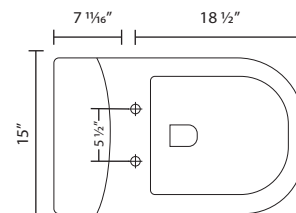

**Features**

- Glazed ceramic, one-piece toilet
- Standard 15.5" comfort height
- Elongated bowl
- Glazed skirted trapway
- Installation access
- 12" Rough-in
- Floor mount installation
- High Performance Flush System  
1.28 Gallons per Flush (GPF)
- Quick-release, soft close seat

**Specifications:**

- 1.28 Gallons Per Flush (GPF)
- 12" Rough-in
- Floor mount
- Elongated bowl
- 15.5" Bowl height
- Glazed ceramic
- One Year Limited Warranty
- Factory flush-tested
- **Product Weight:** 111 lbs.
- **L:** 28 3/8" **x** **W:** 15" **x** **H:** 29 5/8"

**Included Accessories:**

- Side bolt cover parts
- Toilet seat with quick-release, slow-close hinges
- Wax ring and toilet bolts

**Parts:**

- SM-TPT04 : Fill Valve
- SM-TPT55 : Flush Valve
- SM-TPT40 : Side Lever
- SM-QRS05 : Toilet Seat
- SM-TTL27 : Tank Lid