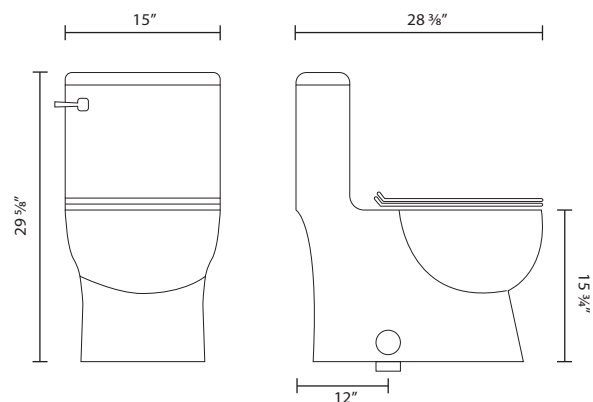

**Features**

- Glazed ceramic, one-piece toilet
- Standard 15.5" comfort height
- Elongated bowl
- Glazed skirted trapway
- Installation access
- 12" Rough-in
- Floor mount installation
- High Performance Flush System  
1.28 Gallons per Flush (GPF)
- Quick-release, soft close seat

**Specifications:**

- 1.28 Gallons Per Flush (GPF)
- 12" Rough-in
- Floor mount
- Elongated bowl
- 15.5" Bowl height
- Glazed ceramic
- One Year Limited Warranty
- Factory flush-tested
- **Product Weight:** 111 lbs.
- **L:** 28 3/8" **x** **W:** 15" **x** **H:** 29 5/8"

**Included Accessories:**

- Side bolt cover parts
- Toilet seat with quick-release, slow-close hinges
- Wax ring and toilet bolts

**Parts:**

- SM-TPT04 : Fill Valve
- SM-TPT55 : Flush Valve
- SM-TPT40 : Side Lever
- SM-QRS05 : Toilet Seat
- SM-TTL27 : Tank Lid