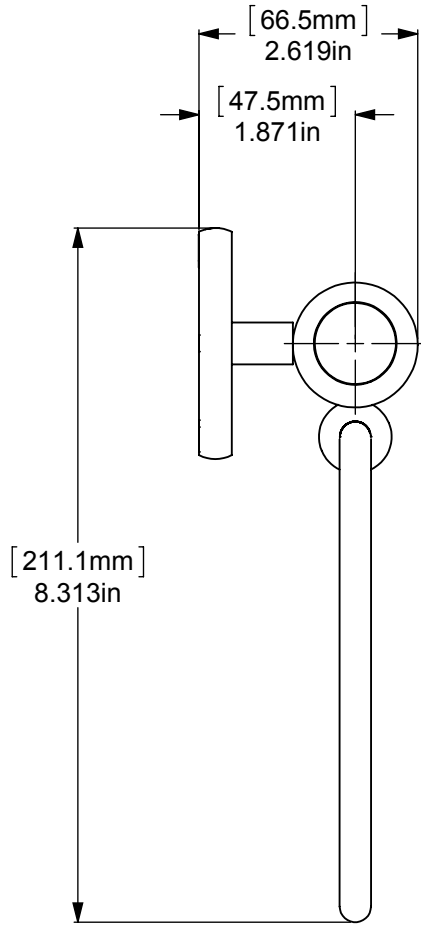

ITEM	PART NUMBER	DESCRIPTION	QTY.
1	BPRD	BASE	1
2	TU12-.75	TUBE	1
3	RGDTD	CONNECTOR	1
4	CARD-1	END LOCK	2
5	BLT3R-1	BALL	1
6	TRMT-6	RING	1

UNLESS OTHERWISE STATED

.X	±.3mm
.XX	±.15mm
.XXX	±.008mm

COPYRIGHT © Allied Brass 2017

THIRD ANGLE PROJECTION

DRAWN	7/8/2017	I.M
CHECKED	7/8/2017	P.D
APPROVED	7/8/2017	R.A

MATERIAL:	BRASS	
DESCRIPTION:	Satellite Orbit Two Collection Towel Ring	

FINISH	TBD		
QUANTITY	TBD		
DRAWING No.	7216D		REV
			0
SCALE	1:2.3	SHEET: 01	A4