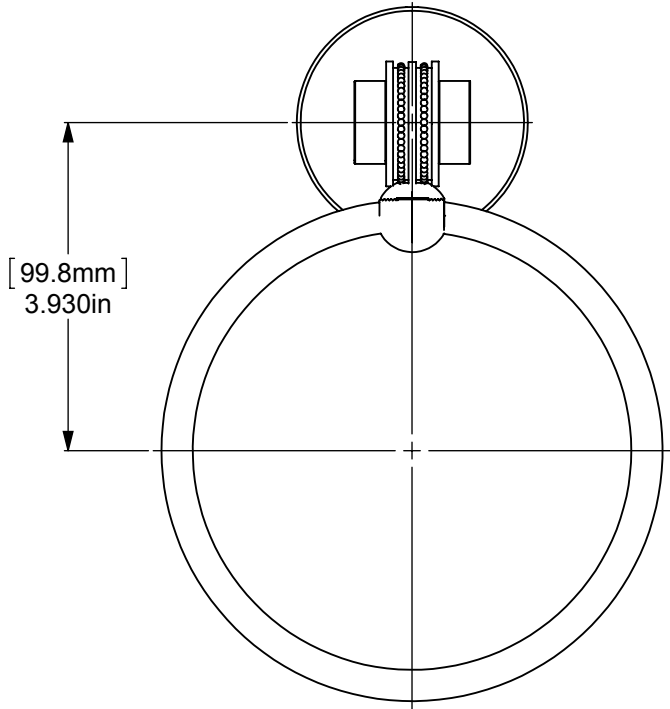

ITEM	PART NUMBER	DESCRIPTION	QTY.
1	BPRD	BASE	1
2	TU12-.75	TUBE	1
3	RGDTD	CONNECTOR	1
4	CARD-1	END LOCK	2
5	BLT3R-1	BALL	1
6	TRMT-6	RING	1

UNLESS OTHERWISE STATED

.X	±.3mm
.XX	±.15mm
.XXX	±.008mm

COPYRIGHT © Allied Brass 2017

THIRD ANGLE PROJECTION

DRAWN	7/8/2017	I.M
CHECKED	7/8/2017	P.D
APPROVED	7/8/2017	R.A

MATERIAL:	BRASS	
DESCRIPTION:	Satellite Orbit Two Collection Towel Ring	

FINISH	TBD		
QUANTITY	TBD		
DRAWING No.	7216D		REV
			0
SCALE	1:2.3	SHEET: 01	A4