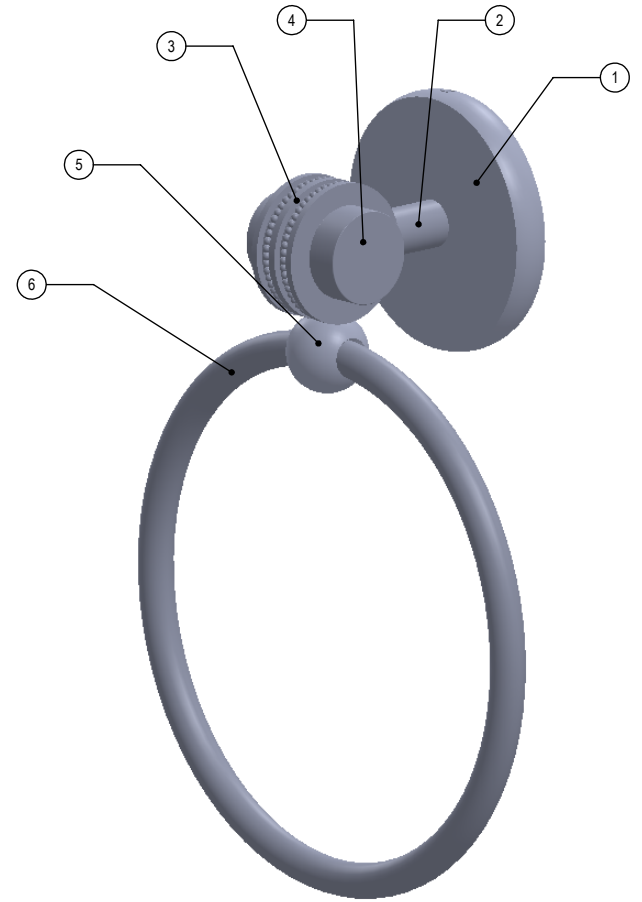

ITEM	PART NUMBER	DESCRIPTION	QTY.
1	BPRD	BASE	1
2	TU12-.75	TUBE	1
3	RGDTD	CONNECTOR	1
4	CARD-1	END LOCK	2
5	BLT3R-1	BALL	1
6	TRMT-6	RING	1

UNLESS OTHERWISE STATED

.X	±.3mm
.XX	±.15mm
.XXX	±.008mm

COPYRIGHT © Allied Brass 2017

THIRD ANGLE PROJECTION

DRAWN	7/8/2017	I.M
CHECKED	7/8/2017	P.D
APPROVED	7/8/2017	R.A

MATERIAL:	BRASS	
DESCRIPTION:	Satellite Orbit Two Collection Towel Ring	

FINISH	TBD		
QUANTITY	TBD		
DRAWING No.	7216D		REV
			0
SCALE	1:2.3	SHEET: 01	A4