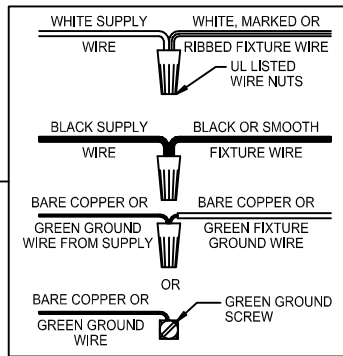

Assembly & Installation Instructions

CAUTION: Read instructions carefully and turn electricity off at main circuit breaker panel before beginning installation.

710014

WARNING - If any Special Control Devices are used with this Fixture, Follow the Instructions Carefully to assure full compliance with N.E.C. requirements. If there are any questions, contact a Qualified Electrical Contractor.

CAUTION - All glass is fragile, use care when handling Glass component(s) and or Lamp(s).

CANOPY MOUNTING & WIRE CONNECTION ASSEMBLY STEPS:

1. D,E → A
2. K → D
3. B,A → C
4. F → G 
5. H,J → D

FIXTURE ASSEMBLY STEPS: