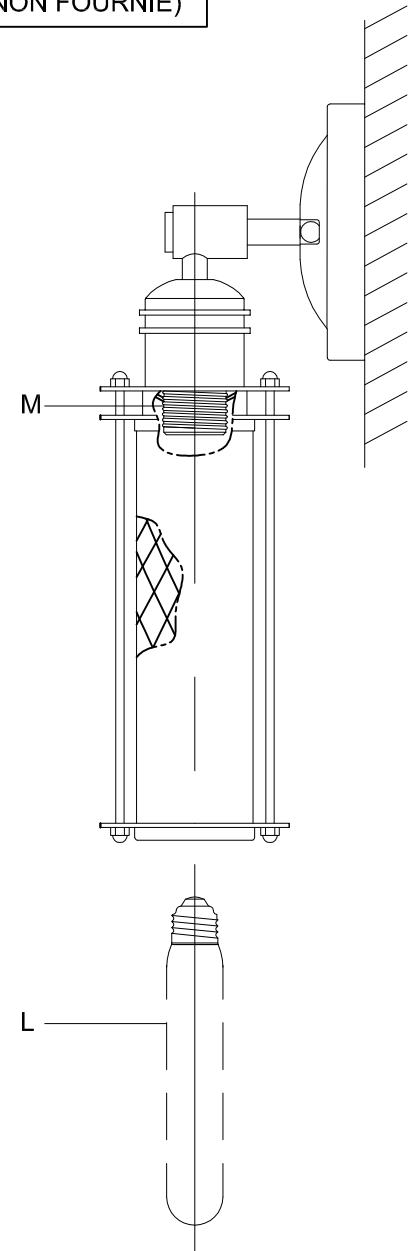

FIXTURE ASSEMBLY STEPS:

1. L → M

B, C, G & L
(NOT FURNISHED)
(NO INCLUIDA)
(NON FOURNIE)