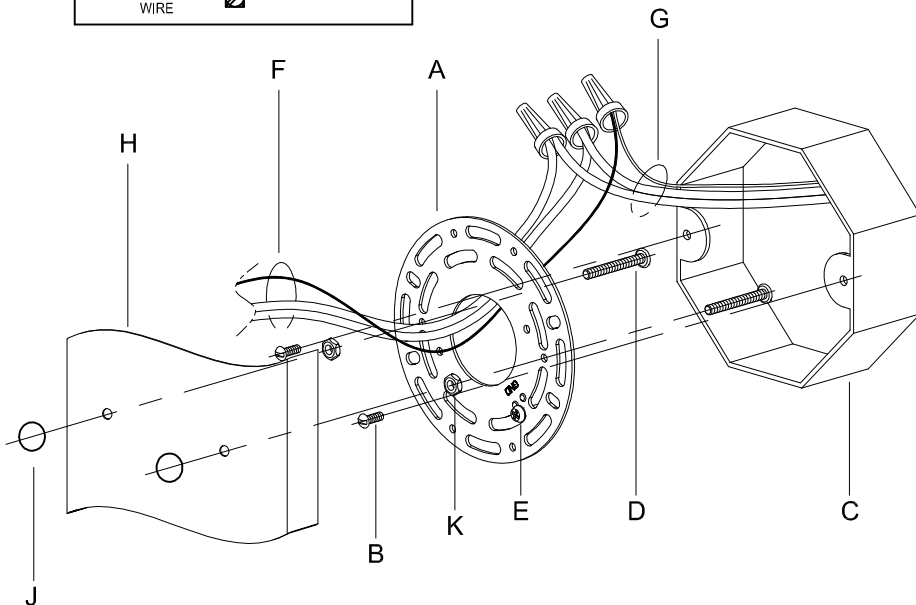

Assembly & Installation Instructions

CAUTION: Read instructions carefully and turn electricity off at main circuit breaker panel before beginning installation.

710014

WARNING - If any Special Control Devices are used with this Fixture, Follow the Instructions Carefully to assure full compliance with N.E.C. requirements. If there are any questions, contact a Qualified Electrical Contractor.

CAUTION - All glass is fragile, use care when handling Glass component(s) and or Lamp(s).

CANOPY MOUNTING & WIRE CONNECTION ASSEMBLY STEPS:

1. D,E → A
2. K → D
3. B,A → C
4. F → G 
5. H,J → D

FIXTURE ASSEMBLY STEPS: