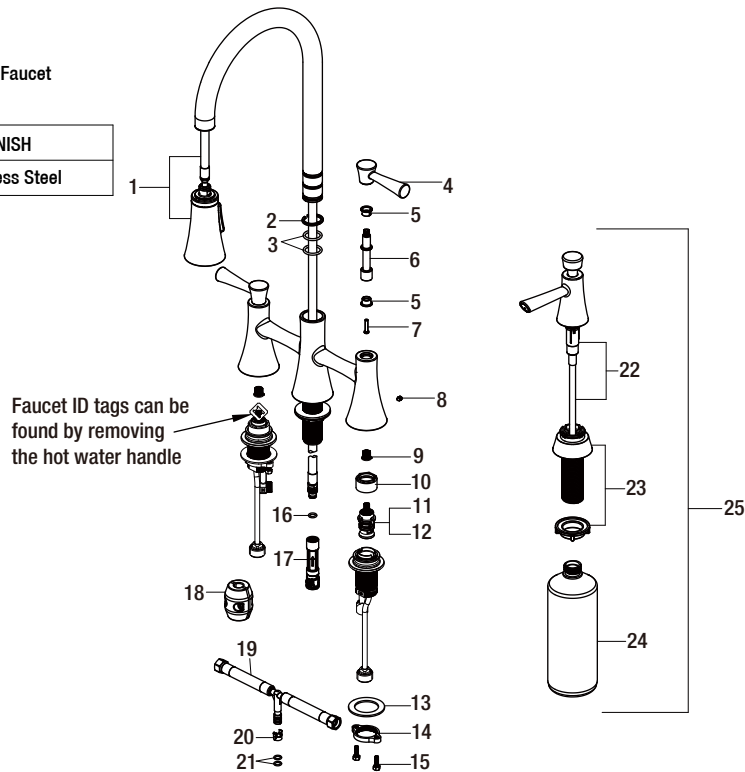

# Replacement Parts List

SelmaSeries 2-Handle Pull-Down Sprayer Kitchen Faucet  
with Soap Dispenser in Stainless Steel

MODEL	SKU #	FINISH
HD67065-0108D2	304685542	Stainless Steel

Many replacement parts can be purchased online or at your local store. Please use the table below to identify the part SKU number needed, go to [HOMEDEPOT.COM](http://HOMEDEPOT.COM), and check for online and store availability. If you can't find the part you are looking for, please call 1-855-HD-GLACIER.

Part	Description	Part #	Internet SKU #	Store SKU #
1	Spray head & hose	RP3822808D2		
2	Clip	RP60076		
3	O-ring	RP60075		
4	Handle	RP1316808D2		
5	Wearable ring	RP64144		
6	Connector	RP50172		
7	Screw	RP50105		
8	Set screw	RP50110		
9	Inverter	RP70396		
10	Bonnet	RP70001		
11	Cartridge H	RP20079		
12	Cartridge C	RP20080		
13	Washer	RP64147		

Part	Description	Part #	Internet SKU #	Store SKU #
14	Nut	RP56003		
15	Screw	RP50004		
16	O-ring	RP60024		
17	Quick connect	RP70479		
18	Weights	RP70137		
19	Quick connect assembly	RP70257		
20	Block	RP70421		
21	O-ring	RP60002		
22	Pump kit	RP46018		
23	Flange kit	RP4603308D2		
24	Bottle	RP4600208D2		
25	Soap dispenser	RP4603208D2		