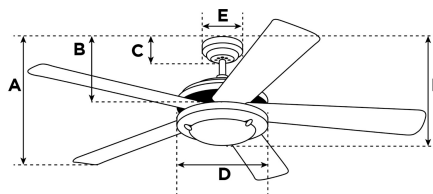

### Specifications

Size .....	48"
Blades.....	Plywood Blades (Wengue)
Blade Pitch.....	12°
Approved Location .....	Indoor
Suggested Room Size.....	Large Room (up to 15x15)
Down Rod.....	3/4" x 4"
Installation.....	Down Rod Only
Max. Ceiling Angle.....	N/A
Lead Wire .....	78"
Light Bulb Usage.....	Includes (2) Candelabra (E12) Base, 60 Watt G16 1/2 Lamps
Control .....	Remote Control Included
Motor Finish.....	Brushed Nickel
Motor Material .....	Silicon Steel Motor 153mm x 17mm
Reverse Airflow.....	Yes
Capacitor .....	Triple
Switch Housing Cap.....	Not Included

### Warranty

Ceiling fans backed by our Limited Lifetime Warranty have a lifetime motor warranty and a 2-year warranty on all other parts.

A. Top of Canopy to Bottom of Blades .....	10.8"
B. Top of Canopy to Bottom of Switch House .....	13"
C. Top of Canopy to Bottom of Canopy .....	2"
D. Width of Motor Housing.....	7.6"
E. Width of Canopy.....	6.3"
F. Top of Canopy to Bottom of Glass .....	17.4"