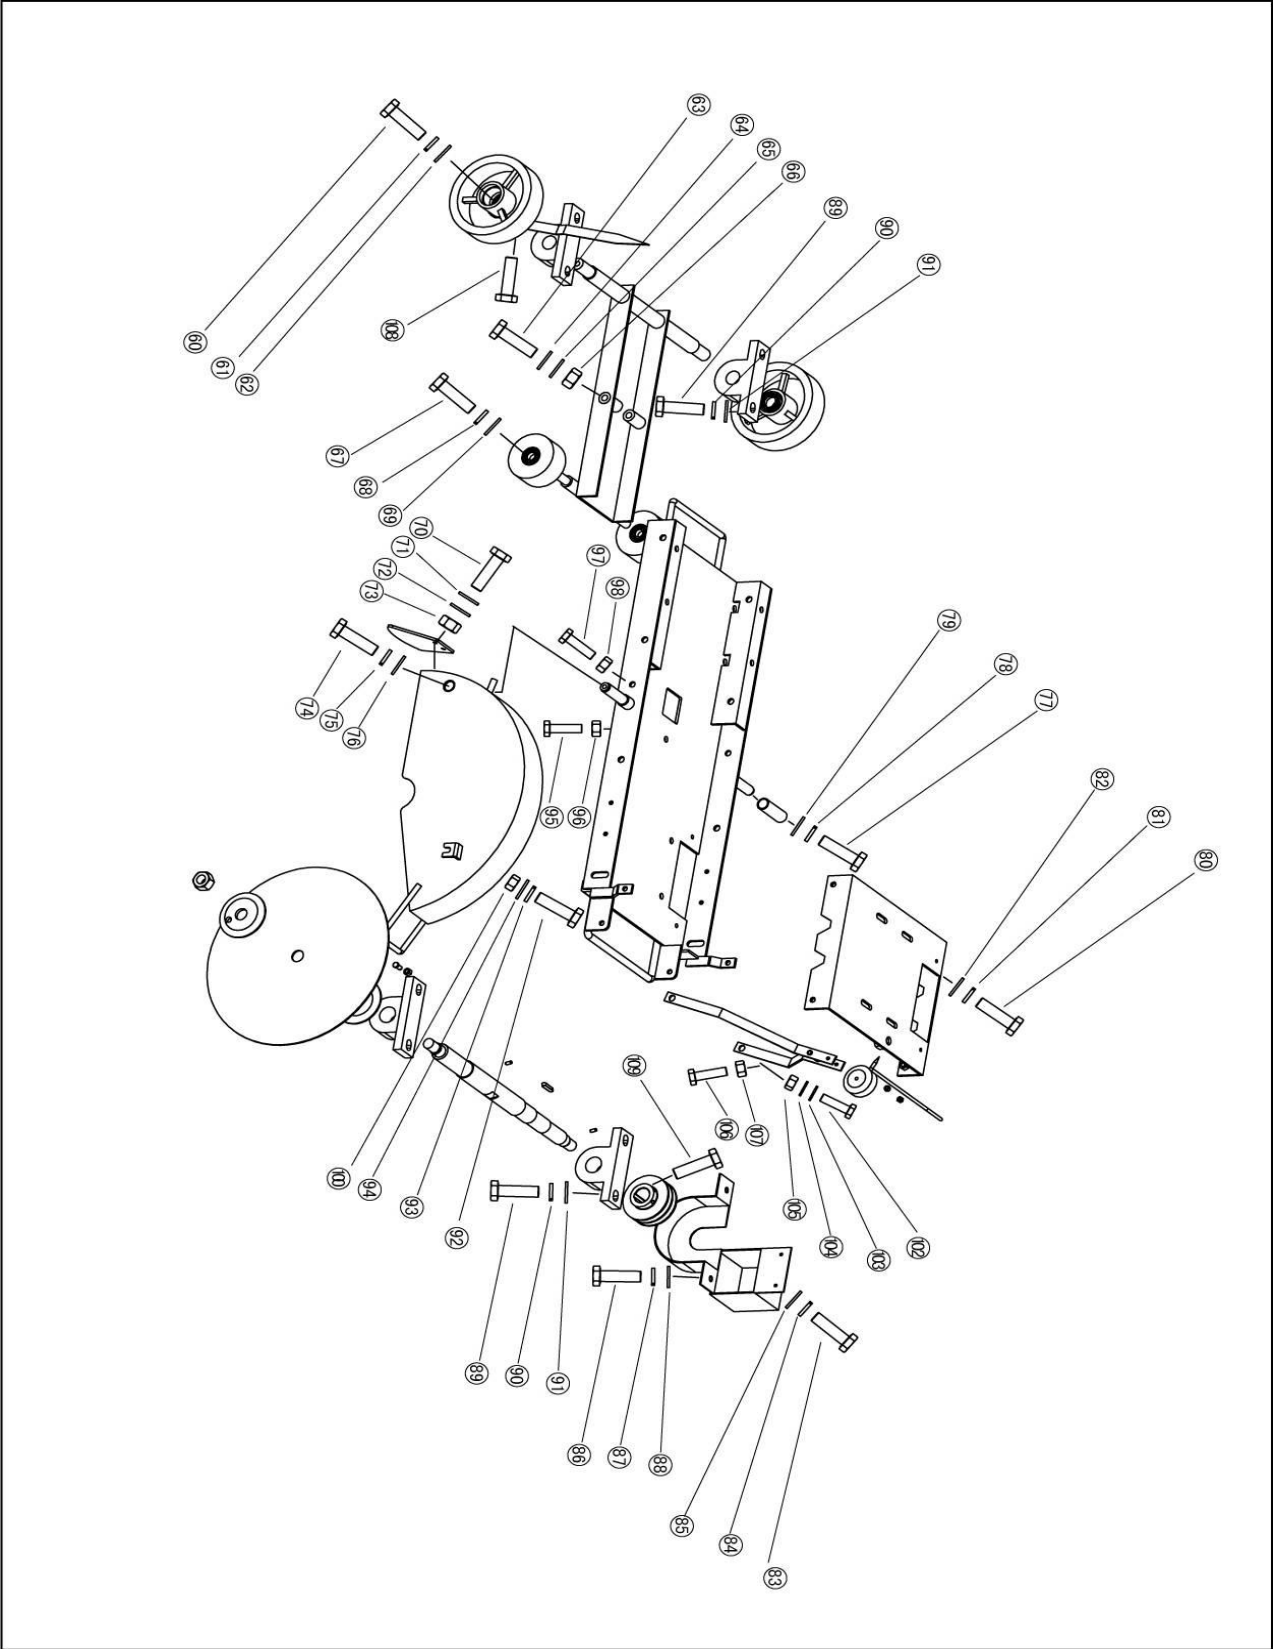

PARTS LIST 3
PMF18

PARTS LIST 3
PMF18

PMF18 PARTS LIST 3

ITEM NO.	PART NO.	DESCRIPTION	QTY	
60	PF1830060	BOLT M12X20	2	
61	PF1830061	SPRING WASHER 12	2	
62	PF1830062	WASHER 12	2	
63	PF1830063	BOLT M12X170	1	
64	PF1830064	WASHER 12	1	
65	PF1830065	WASHER 12	1	
66	PF1830066	NUT M12	1	
67	PF1830067	BOLT M8X20	2	
68	PF1830068	SPRING WASHER 8	2	
69	PF1830069	WASHER 8	2	
70	PF1830070	BOLT M8X12	2	
71	PF1830071	WASHER 8	2	
72	PF1830072	WASHER 8	2	
73	PF1830073	NUT M8	2	
74	PF1830074	BOLT M10X20	1	
75	PF1830075	SPRING WASHER 10	1	
76	PF1830076	WASHER 10	1	
77	PF1830077	NUT M10X20	1	
78	PF1830078	SPRING WASHER 10	1	
79	PF1830079	WASHER 10	1	
80	PF1830080	NUT M10X30	4	
81	PF1830081	SPRING WANSHER 10	4	
82	PF1830082	WASHER 10	4	
83	PF1830083	BOLT M8X20	2	
84	PF1830084	SPRING WASHER 8	2	
85	PF1830085	WASHER 8	2	
86	PF1830086	BOLT M8X20	2	
87	PF1830087	SPRING WASHER 8	2	
88	PF1830088	WASHER 8.	2	
89	PF1830089	BOLT M12X45	8	
90	PF1830090	SPRING WASHER 12	8	
91	PF1830091	WASHER 12	8	
92	PF1830092	BOLT M10X30	1	
93	PF1830093	SPRING WASHER 10	1	
94	PF1830094	WASHER 10	1	
95	PF1830095	BOLT M12X85	1