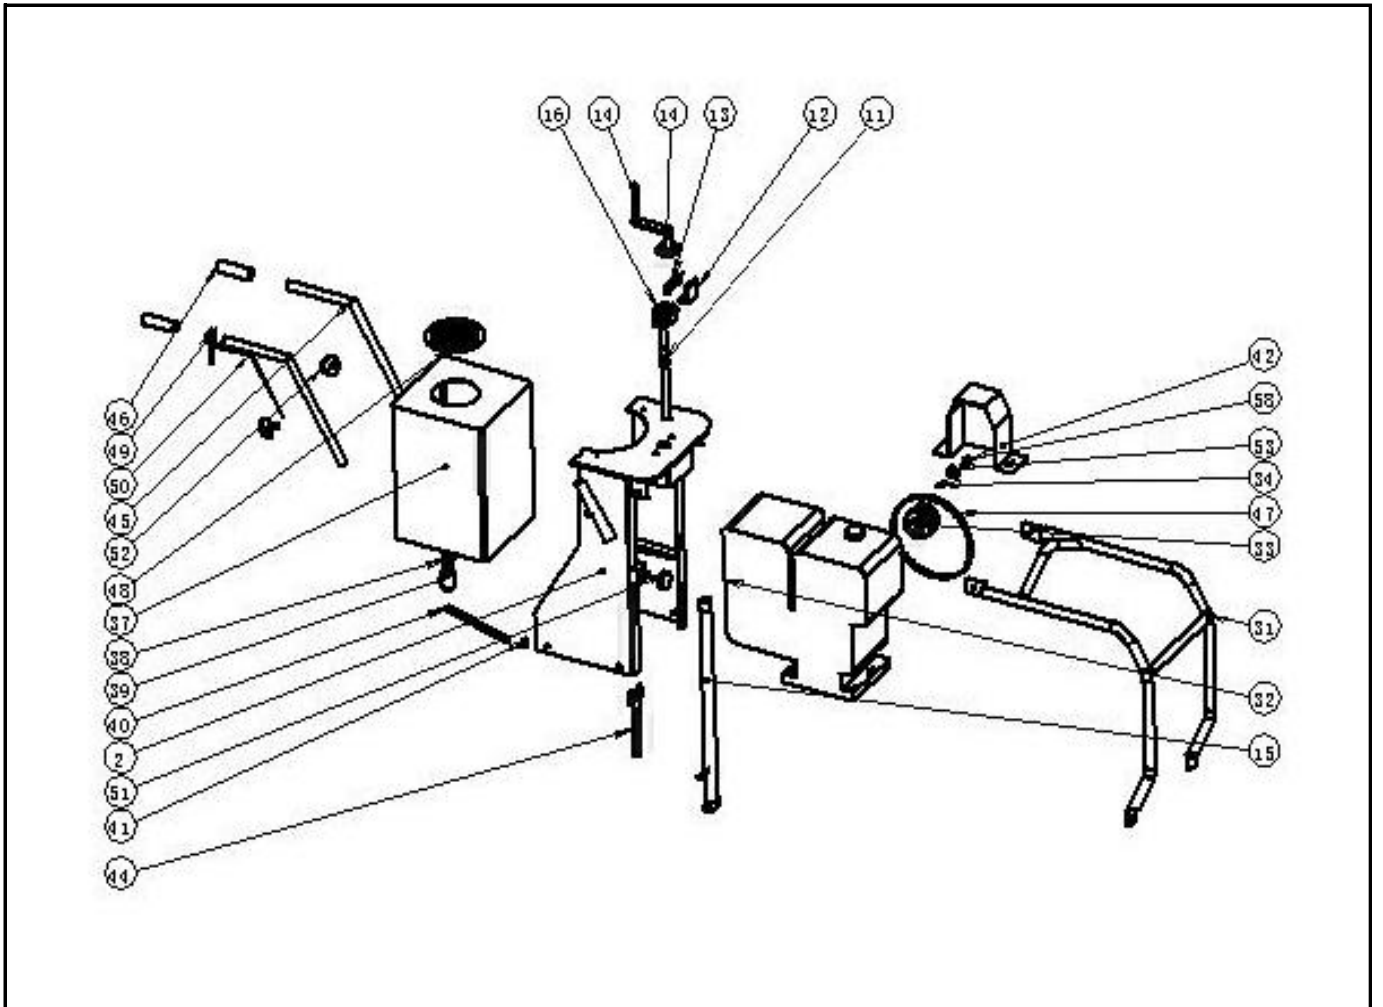

PARTS LIST 2
PMF18

PARTS LIST 2
PMF18

PMF18 PARTS LIST 2

ITEM NO.	PART NO.	DESCRIPTION	QTY	
2	PF1820002	WATER TANK HOLDER	1	
11	PF1820011	THREADED ROD	1	
12	PF1820012	LOCKING PLATE	1	
13	PF1820013	LOCKING PIN	1	
14	PF1820014A	CRANK A	1	
	PF1820014B	CRANK B	1	
15	PF1820015	LIFTING PIPE	1	
16	PF1820016	BEARING & BRACKET	1	
31	PF1820031	FRAME	1	
32	PF1820032-1	HONDA ENGINE GX390	1	
	PF1820032-1	ROBIN ENGINE EH36	1	
	PF1820032-3	LOMBARDINI ENGINE LD225	1	
33	PF1820033	ENGINE PULLEY	1	
34	PF1820034	KEY 6 X 28	1	
37	PF1820037	WATER TANK	1	
38	PF1820038	ELBOW BEND	1	
39	PF1820039	COCK	1	
40	PF1820040	PLASTIC PIPE	1	
41	PF1820041	ELBOW	1	
42	PF1820042	OUTER BELT GUARD	1	
43	PF1820043	INNER BELT GUARD	1	
44	PF1820044	WRENCH	1	
45	PF1820045	HANDLE LEVER	2	
46	PF1820046	HANDLE BAR GRIP	2	
47	PF1820047	BELT	1	
48	PF1820048	WATER TANK COVER	1	
49	PF1820049	THROTTLE SWITCH	1	
50	PF1820050	THROTTLE CABLE	1	
51	PF1820051	CROSS SCREW	1	
52	PF1820052	BIG CROSS SCREW	2	
53	PF1820053	WASHER	1	
58	PF1820058	BOLT M10X25	1	