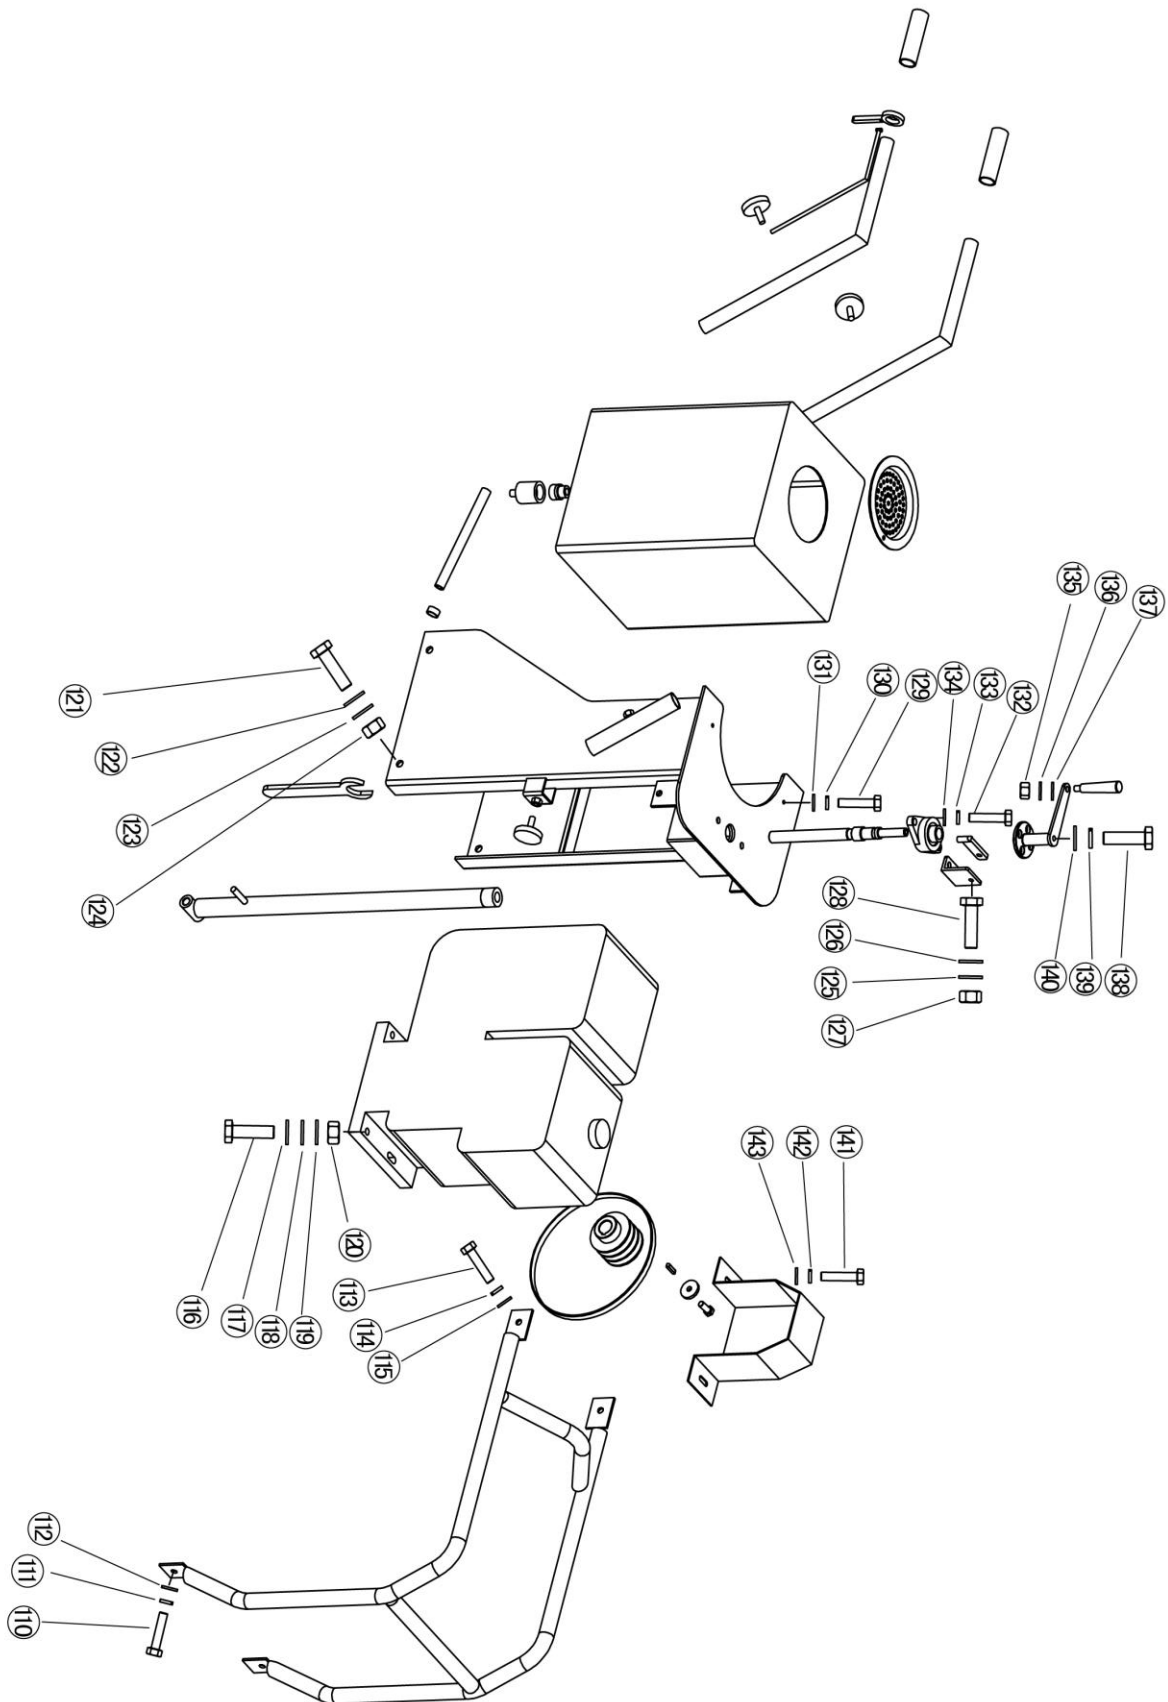

PARTS LIST 4
PMF18

PARTS LIST 4
PMF18

PMF18 PARTS LIST 4

ITEM NO.	PART NO.	DESCRIPTION	QTY	REMARK
110	PF1804110	BOLT M10X30	2	
111	PF1804111	SPRING WASHER 10	2	
112	PF1804112	WASHER 10	2	
113	PF1804113	BOLT M10X20	2	
114	PF1804114	SPRING WASHER 10	2	
115	PF1804115	WASHER 10	2	
116	PF1804116	BOLT M10X45	4	
117	PF1804117	WASHER 10	4	
118	PF1804118	WASHER 10	4	
119	PF1804119	SPRING WASHER 10	4	
120	PF1804120	NUT M10	4	
121	PF1804121	BOLT M12X70	4	
122	PF1804122	WASHER 12	4	
123	PF1804123	WASHER 12	4	
124	PF1804124	NUT M12	4	
125	PF1804125	WASHER 8	1	
126	PF1804126	WASHER 8	1	
127	PF1804127	NUT M8	1	
128	PF1804128	BOLT M8X25	1	
129	PF1804129	BOLT M8X12	2	
130	PF1804130	SPRING WASHER 8	2	
131	PF1804131	WASHER 8	2	
132	PF1804132	BOLT M10X45	2	
133	PF1804133	SPRING WASHER 10	2	
134	PF1804134	WASHER 10	2	
135	PF1804135	NUT M10	1	
136	PF1804136	SPRING WASHER 10	1	
137	PF1804137	WASHER 10	1	
138	PF1804138	BOLT M10X20	1	
139	PF1804139	SPRING WASHER 10	1	
140	PF1804140	WASHER 8	1	
141	PF1804141	BOLT M8-20	2	
142	PF1804142	SPRING WASHER 8	2	
143	PF1804143	WASHER 8	2