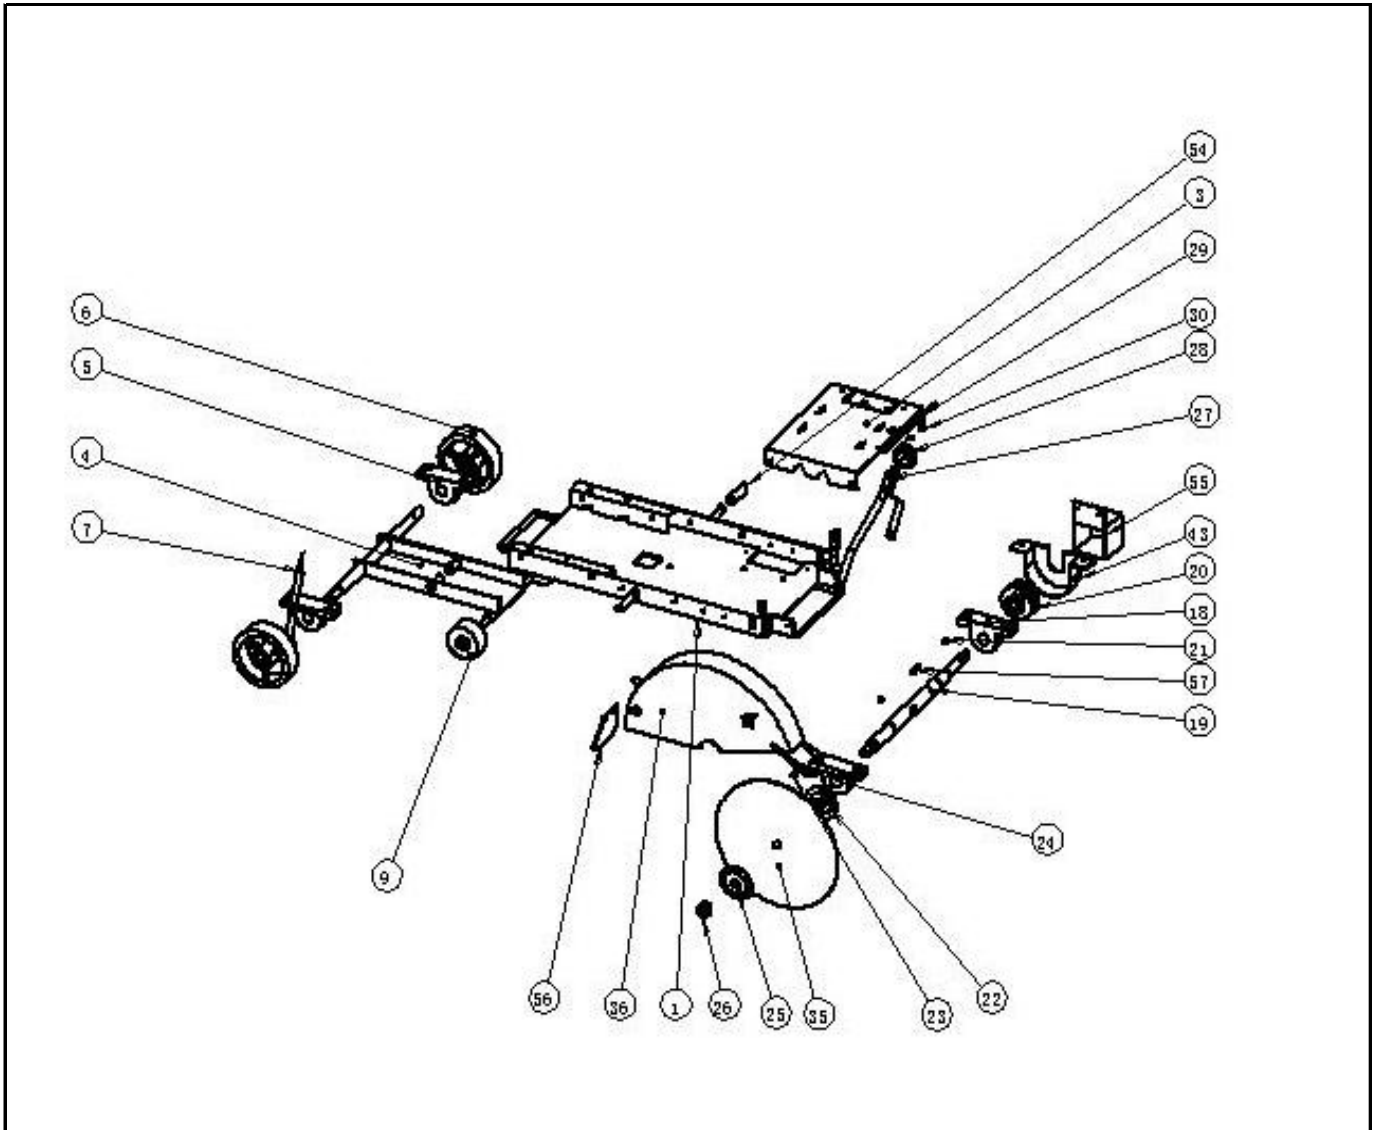

PARTS MANUAL CONCRETE CUTTER

PMF18 SERIES

PARTS LIST 1
PMF18

PARTS LIST 1
PMF18

PMF18 PARTS LIST 1

ITEM NO.	PART NO.	DESCRIPTION	QTY	REMARK
1	PF1810001	BASE ASSY	1	
3	PF1810003	BASE ASSY OF ENGINE	1	
4	PF1810004	WHEEL FRAME	1	
5	PF1810005	BEARING & BRACKET 206	2	
6	PF1810006	RUBBER WASHER	2	
7	PF1810007	INDICATOR	1	
9	PF1810009	WHEEL (FRONT)	2	
10	PF1810010	ROLLING BEARINGS	2	
18	PF1810018	BEARING & BRACKET 207	2	
19	PF1810019	PRINCIPAL AXIS	1	
20	PF1810020	PULLEY AXIS	1	
21	PF1810021	PIN 6X12	2	
22	PF1810022	BLADE FLANG(INNER)	1	
23	PF1810023	PIN	1	
24	PF1810024	NUT M8	1	
25	PF1810025	BLADE FLANG(IOUT)	1	
26-1	PF1810026-1	NUT M22-LEFT	1	
26-2	PF1810026-2	NUT M22-RIGHT	1	
27	PF1810027	GUIDE FRAME	1	
28	PF1810028	GUIDE WHEEL	1	
29	PF1810029	DOUBLE-ENDED POINTER	1	
30	PF1810030	NUT M6	2	
35	PF1810035	BLADE	1	
36	PF1810036	BLADE GUARD	1	
43	PF1810043	INNER BELT GUARD	1	
54	PF1810054	BLACK SHAFT GUARD	1	
55	PF1810055	GUARD AXIS	1	
56	PF1810056	WATERSHIELD	1	
57	PF1810057	KEYS 8X36	1	