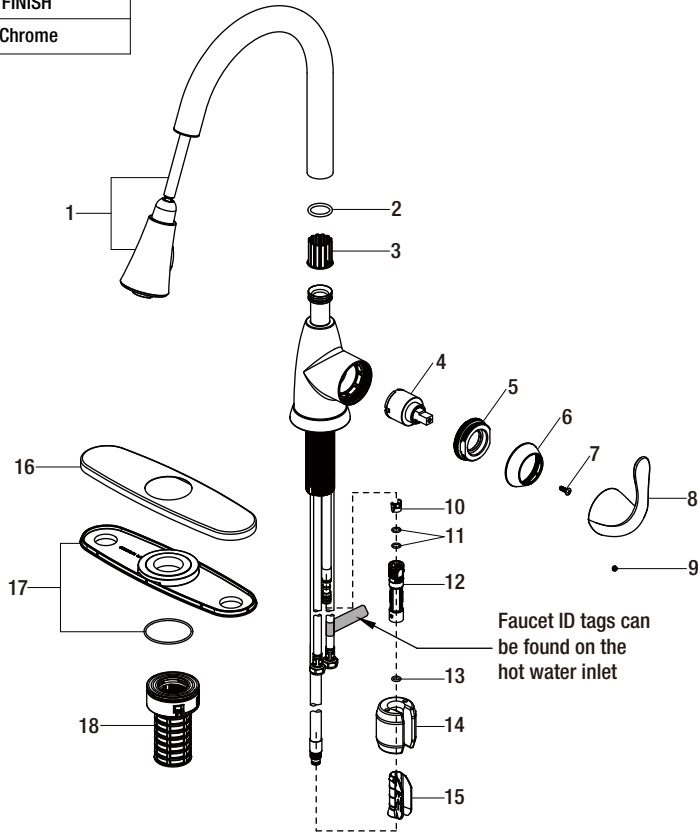

## Replacement Parts List

Single Handle Pull-down Kitchen Faucet

MODEL	SKU #	FINISH
HD67551-1201	1002237559	Chrome

Many replacement parts can be purchased online or at your local store. Please use the table below to identify the part SKU number needed, go to [HOMEDEPOT.COM](http://HOMEDEPOT.COM), and check for online and store availability. If you can't find the part you are looking for, please call 1-855-HD-GLACIER.

Part	Description	Part #	Internet SKU #	Store SKU #
1	Sprayhead and Hose	RP3844001		
1.1	Sprayhead		<a href="#">301158346</a>	
2	O-ring	RP60006		
3	Wearable ring	RP64220		
4	Cartridge	RP20044	<a href="#">301158214</a>	
5	Bonnet nut	RP70528		
6	Cap	RP8050301		
7	Screw	RP50015		
8	Handle	RP1343301		
9	Set screw	RP50002		

Part	Description	Part #	Internet SKU #	Store SKU #
10	Block	RP70421		
11	O-ring	RP60002		
12	Quick connect assembly	RP70697		
13	O-ring	RP60089		
14	Weight	RP70689		
15	Weight clip	RP64204	<a href="#">207093823</a>	
16	Escutcheon	RP8054401		
17	Gasket	RP80545		
18	FastMount™	RP56096		