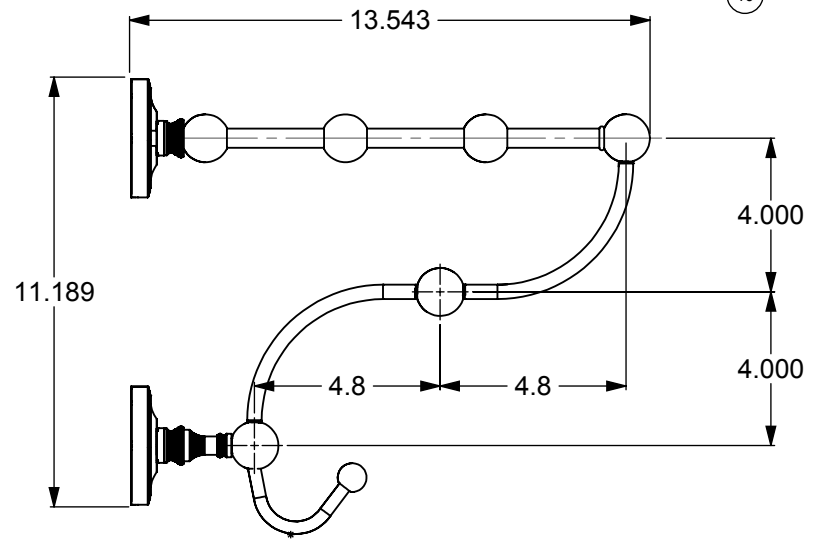

ITEM NO.	PART NUMBER	DESCRIPTION	QTY.
1	BPPR	BASE	4
2	NKSL-58	Support	4
3	BL3S1T-1.25	Support Ball-1	6
4	BL3T1S-1.25	Support Ball-2	2
5	NKSL-1.25	NECK	2
6	BL2T1S-1.25	Support Ball-3	2
7	HKTT-45	Bent Tube	4
8	BL1T-34	End Ball	2
9	BL4T1S-1.25	Support Ball-4	2
10	HKHK	END TUBE	2
11	TU12-3	Tube-3	6
12	TU12-36	Tube-24	6
13	CRRD-12	CHECK RING 0.5	2
24	TU38-19.5	TUBE -38,L=19.5	4

UNLESS OTHERWISE STATED	
.X	±.3mm
.XX	±.15mm
.XXX	±.008mm

COPYRIGHT © Allied Brass 2016

DRAWN	8/28/2016	I.M
CHECKED	8/28/2016	P.D
APPROVED	8/28/2016	R.A

MATERIAL:	BRASS
DESCRIPTION:	Prestige Regal Collection Train Rack Towel Shelf

FINISH	TBD
QUANTITY	TBD
DRAWING No.	PR-HTL-5
REV	0
SCALE	1:5
SHEET: 01	A4

Notes:
1. UNIT IS IN INCHES.