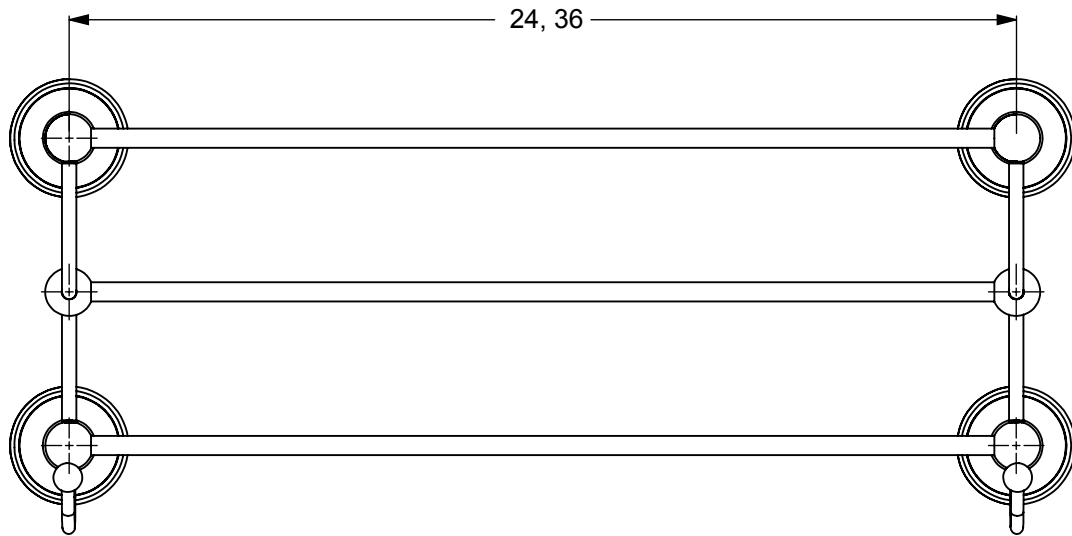

ITEM NO.	PART NUMBER	DESCRIPTION	QTY.
1	BPPR	BASE	4
2	NKSL-58	Support	4
3	BL3S1T-1.25	Support Ball-1	6
4	BL3T1S-1.25	Support Ball-2	2
5	NKSL-1.25	NECK	2
6	BL2T1S-1.25	Support Ball-3	2
7	HKTT-45	Bent Tube	4
8	BL1T-34	End Ball	2
9	BL4T1S-1.25	Support Ball-4	2
10	HKHK	END TUBE	2
11	TU12-3	Tube-3	6
12	TU12-36	Tube-24	6
13	CRRD-12	CHECK RING 0.5	2
24	TU38-19.5	TUBE -38,L=19.5	4

UNLESS OTHERWISE STATED	
.X	±.3mm
.XX	±.15mm
.XXX	±.008mm

COPYRIGHT © Allied Brass 2016

DRAWN	8/28/2016	I.M
CHECKED	8/28/2016	P.D
APPROVED	8/28/2016	R.A

MATERIAL:	BRASS
DESCRIPTION:	Prestige Regal Collection Train Rack Towel Shelf

FINISH	TBD
QUANTITY	TBD
DRAWING No.	PR-HTL-5
REV	0
SCALE	1:5
SHEET: 01	A4

Notes:
1. UNIT IS IN INCHES.