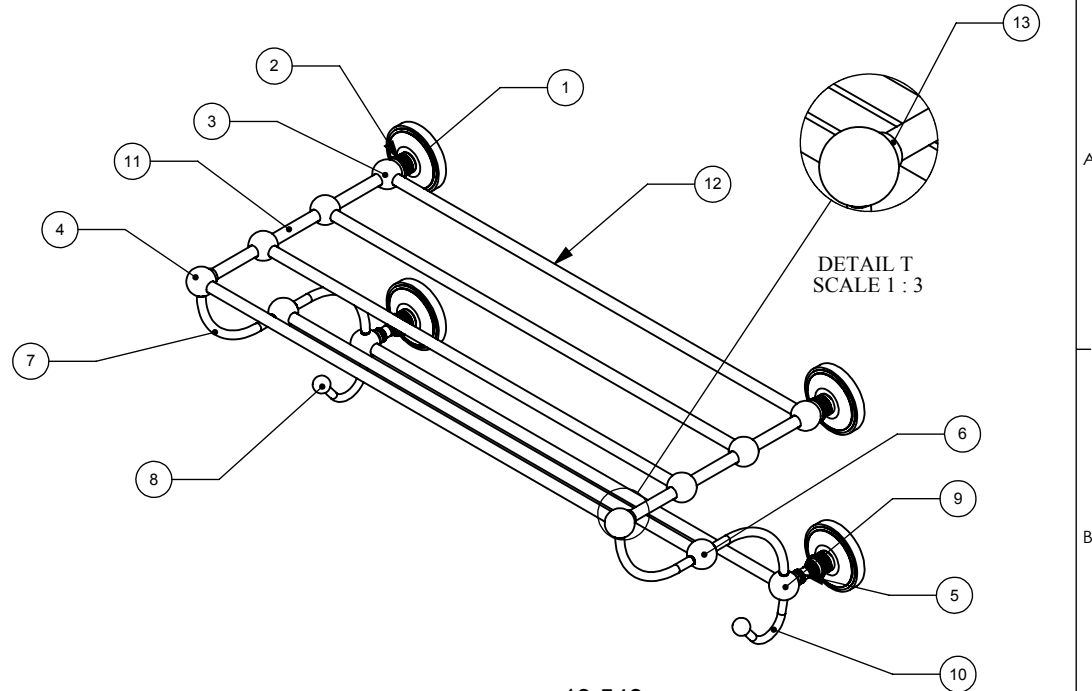

ITEM NO.	PART NUMBER	DESCRIPTION	QTY.
1	BPPR	BASE	4
2	NKSL-58	Support	4
3	BL3S1T-1.25	Support Ball-1	6
4	BL3T1S-1.25	Support Ball-2	2
5	NKSL-1.25	NECK	2
6	BL2T1S-1.25	Support Ball-3	2
7	HKTT-45	Bent Tube	4
8	BL1T-34	End Ball	2
9	BL4T1S-1.25	Support Ball-4	2
10	HKHK	END TUBE	2
11	TU12-3	Tube-3	6
12	TU12-36	Tube-24	6
13	CRRD-12	CHECK RING 0.5	2
24	TU38-19.5	TUBE -38,L=19.5	4

UNLESS OTHERWISE STATED	
.X	±.3mm
.XX	±.15mm
.XXX	±.008mm

COPYRIGHT © Allied Brass 2016

DRAWN	8/28/2016	I.M
CHECKED	8/28/2016	P.D
APPROVED	8/28/2016	R.A

MATERIAL:	BRASS
DESCRIPTION:	Prestige Regal Collection Train Rack Towel Shelf

FINISH	TBD
QUANTITY	TBD
DRAWING No.	PR-HTL-5
REV	0
SCALE	1:5
SHEET: 01	A4

Notes:
1. UNIT IS IN INCHES.