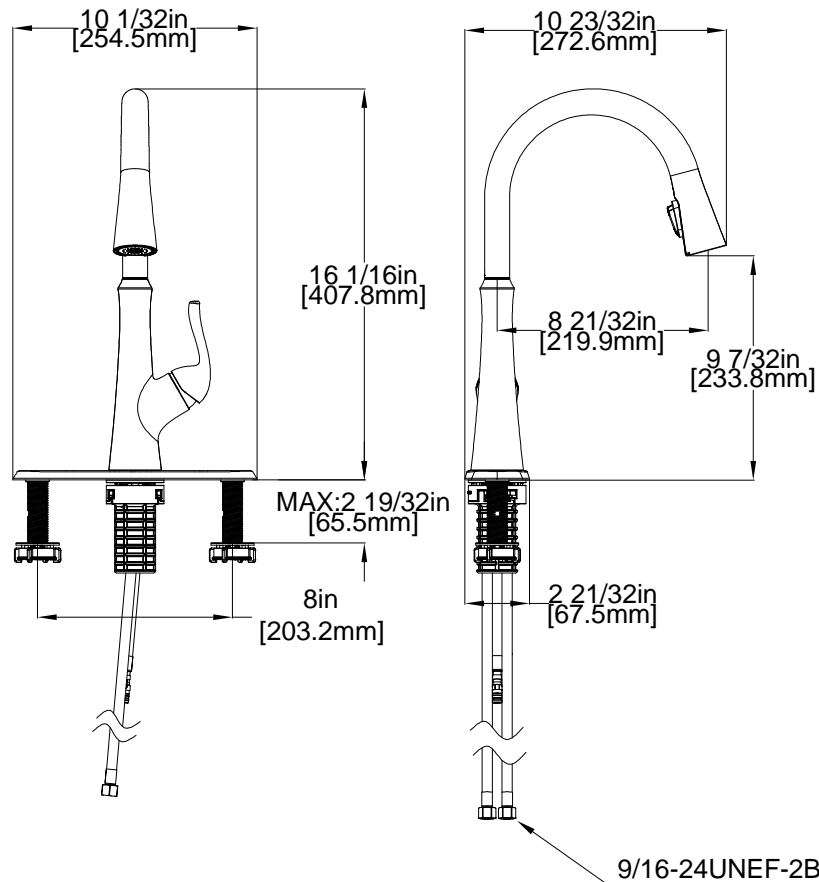

schön™

simply modern

Specifications

FEATURES

- Requires 1-Hole or 3-Holes Sink with 8" On-Center
- 3/8" IPS Connections
- Max Flow Rate: 1.8 gpm (6.8 L/min) at 60 psi
- Max Countertop Thickness: 2 19/32"
- Spout Reach: 8 21/32"
- Spout Height: 9 7/32"
- Ceramic Disc Valve for Lifetime Drip-free Operation
- With 2-function Sprayhead Aerated Stream or Gentle Spray
- With Zinc Lever Handle
- Recessed Aerator

CODE COMPLIANCE

- IAPMO Certified: ASME A112.18.1/CSA B125.1
- NSF 61 Section 9
- NSF 372
- Calgreen Certified
- Meets AB 1953 Lead Standard
- ADA Compliant

WARRANTY

- Limited Lifetime Warranty

Concealed 1-Handle Pull-Down Sprayer Kitchen Faucet

MODEL	STORE SKU#	FINISH
67550-0101	677-081	Polished Chrome
67550-0108D2	677-086	Stainless Steel PVD

INSTALLATION DIMENSIONS

Call(800) 880-8164 if you have any questions