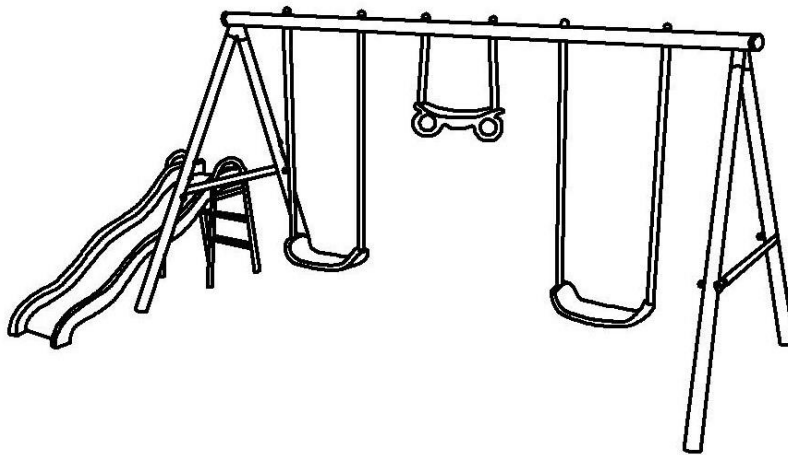

SPORTSPOWER™

MODEL#MSC-3450-6FT

Sierra Vista Metal Swing Set

OWNER'S MANUAL
ASSEMBLY, INSTALLATION, CARE, MAINTENANCE AND USER INSTRUCTIONS

FOR RESIDENTIAL USE ONLY

WARNING

- This product is designed to be used simultaneously by up to 4 children between ages 3 to 8.
- Maximum weight of each user is 100lbs(45.5kg). Combined weight of all users must not exceed 400lbs(182kg).
- Carefully read this entire instruction manual before you start to assemble or use this swing set.
- You must follow all instructions and warnings while using this equipment.
- Do not use this swing set on hard packed soil, concrete, or any kind of hard surface.
- This equipment must be anchored (anchors not included). You should consult your local contractor regarding the best way to anchor the product in your location of installation.
- Assembly requires at least two adults.