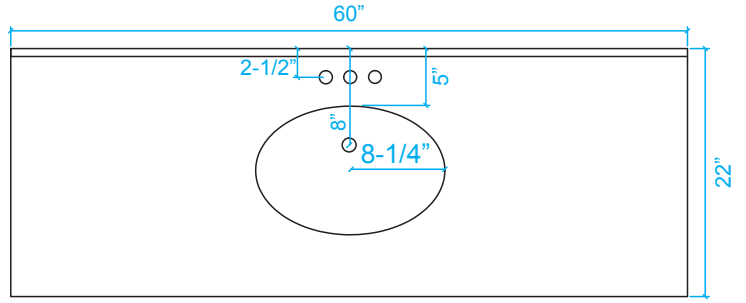

WYNDHAM COLLECTION

*Note: Due to high probability of breakage, the backsplash comes in two pieces, cut from same piece. All Measurements are $\pm 1/4$.

WC-3030-60-SGL