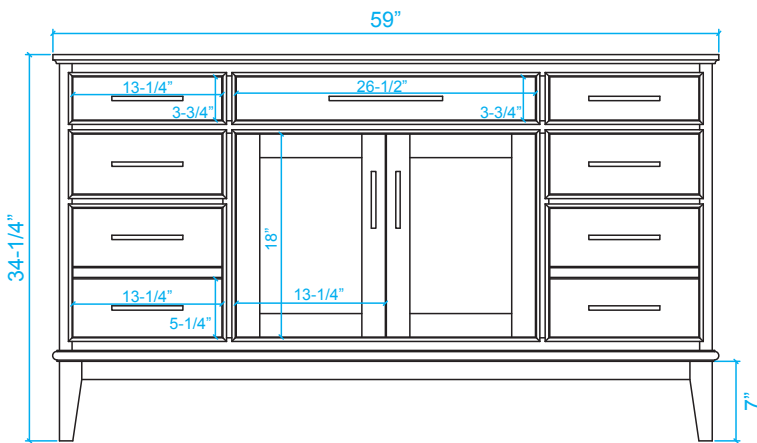

WYNDHAM COLLECTION

*Note: Due to high probability of breakage, the backsplash comes in two pieces, cut from same piece. All Measurements are $\pm 1/4$.

WC-3030-60-SGL