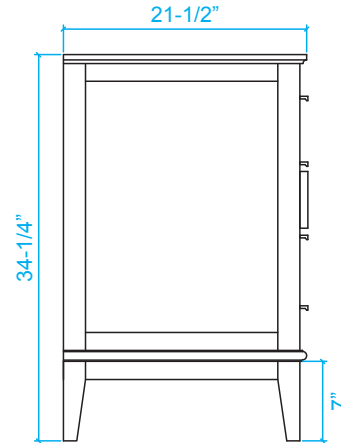

WYNDHAM COLLECTION

*Note: Due to high probability of breakage, the backsplash comes in two pieces, cut from same piece. All Measurements are $\pm 1/4$.

WC-3030-60-SGL