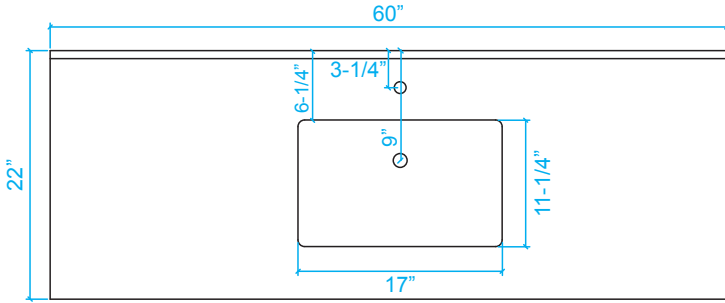

WYNDHAM COLLECTION

*Note: Due to high probability of breakage, the backsplash comes in two pieces, cut from same piece. All Measurements are $\pm 1/4$.

WC-3030-60-SGL