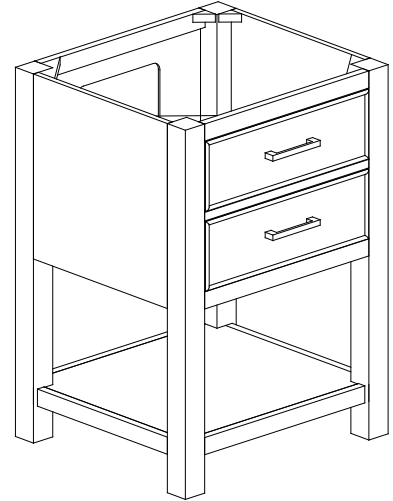

Avanity

BROOKS-V24-CG

Features

- Solid poplar frame and birch veneer plywood
- 1 soft-close drawer
- Brushed nickel finished hardware
- Adjustable height levelers
- Under counter application

Colors / Finishes

- Chilled Gray

Nominal Dimension

- 24W x 21.5D x 34H (inches)

Components

Mirror	14000-M24-CG	14000-MC24-CG	
Vanity Top	SUT25BK-R	SUT25GB-R	SUT25CW-R
	SUT25BK	SUT25GB	SUT25CW
Sink	CUM20WT-R	CUM18WT	CUM18LN

Nominal Dimension

- 25W x 22D x 1H inches
- 635 x 560 x 25 mm

Colors / Finishes

- BK - Black
- CW - Carrera White
- GB - Galala Beige

Components

Sink	CUM18WT	CUM18LN	
Vanity	LOFT-V24-DW	MERLOT-V24-ES	NAPA-V24-DC
	TROPICA-V24-AB	TROPICA-V24-AW	
	WESTWOOD-V24-EB	WESTWOOD-V24-WW	

- WT - White
- LN - Linen

Nominal Dimension

- 18.1W x 15D x 7.9H inches
- 458 x 380 x 200 mm

Components

Drain	VC-DRAIN-CP	VC-DRAIN-BN					
Vanity Top	SUT25BK	SUT25CW	SUT25GB	SUT31BK	SUT31CW	SUT31GB	SUT37BK
	SUT37GB	SUT49BK	SUT49CW	SUT49GB	SUT37CW	SUT61BK	SUT61CW
	SUT61GB	SUT73BK	SUT73CW	SUT73GB			