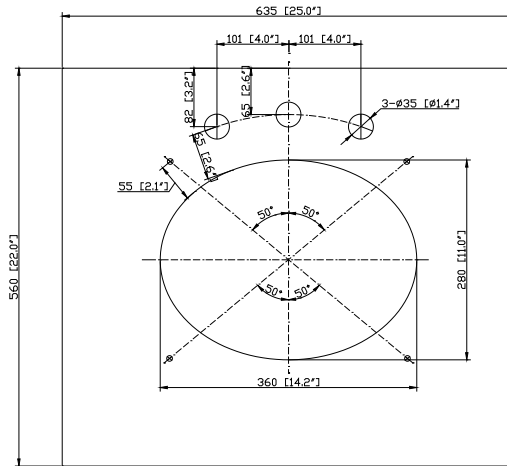

Product Diagrams

Top

Side