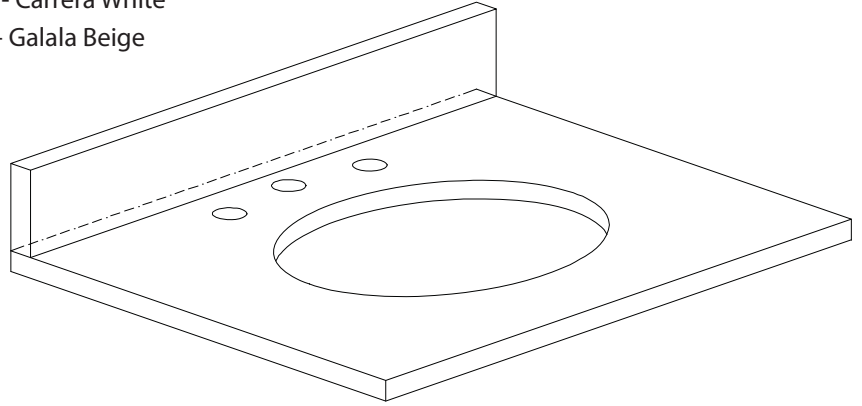

- Chilled Gray

Nominal Dimension

- 24W x 21.5D x 34H (inches)

Components

Mirror	14000-M24-CG	14000-MC24-CG	
Vanity Top	SUT25BK-R	SUT25GB-R	SUT25CW-R
	SUT25BK	SUT25GB	SUT25CW
Sink	CUM20WT-R	CUM18WT	CUM18LN

Product Diagrams

For customer support please call 866 522 5578 weekdays 9:00 to 6:00 PST

SUT25BK / SUT25CW / SUT25GB

Features

- BK - Natural black granite
- CW - Natural Carrera White marble
- GB - Natural Galala Beige marble
- Top cutout for single undermount sink
- Top pre-drilled for 8" widespread faucet
- 4" backsplash included

Nominal Dimension

- 25W x 22D x 1H inches
- 635 x 560 x 25 mm

Colors / Finishes

- BK - Black
- CW - Carrera White
- GB - Galala Beige

Components

Sink	CUM18WT	CUM18LN	
Vanity	LOFT-V24-DW	MERLOT-V24-ES	NAPA-V24-DC
	TROPICA-V24-AB	TROPICA-V24-AW	
	WESTWOOD-V24-EB	WESTWOOD-V24-WW	

- WT - White
- LN - Linen

Nominal Dimension

- 18.1W x 15D x 7.9H inches
- 458 x 380 x 200 mm

Components

Drain	VC-DRAIN-CP	VC-DRAIN-BN					
Vanity Top	SUT25BK	SUT25CW	SUT25GB	SUT31BK	SUT31CW	SUT31GB	SUT37BK
	SUT37GB	SUT49BK	SUT49CW	SUT49GB	SUT37CW	SUT61BK	SUT61CW
	SUT61GB	SUT73BK	SUT73CW	SUT73GB			