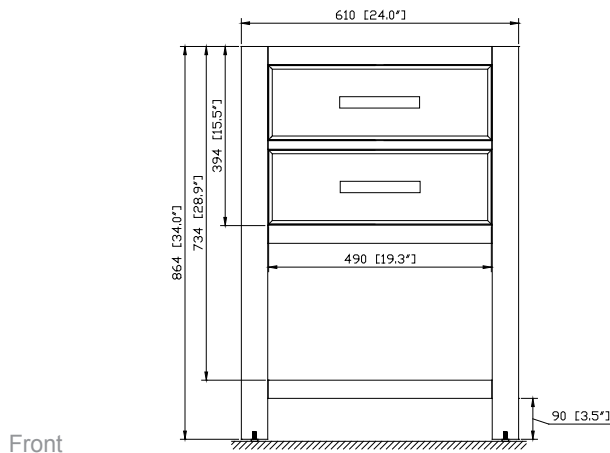

- Chilled Gray

Nominal Dimension

- 24W x 21.5D x 34H (inches)

Components

Mirror	14000-M24-CG	14000-MC24-CG	
Vanity Top	SUT25BK-R	SUT25GB-R	SUT25CW-R
	SUT25BK	SUT25GB	SUT25CW
Sink	CUM20WT-R	CUM18WT	CUM18LN

Product Diagrams

For customer support please call 866 522 5578 weekdays 9:00 to 6:00 PST

SUT25BK / SUT25CW / SUT25GB

Features

- BK - Natural black granite
- CW - Natural Carrera White marble
- GB - Natural Galala Beige marble
- Top cutout for single undermount sink
- Top pre-drilled for 8" widespread faucet
- 4" backsplash included

Nominal Dimension

- 25W x 22D x 1H inches
- 635 x 560 x 25 mm

Colors / Finishes

- BK - Black
- CW - Carrera White
- GB - Galala Beige

Components

Sink	CUM18WT	CUM18LN	
Vanity	LOFT-V24-DW	MERLOT-V24-ES	NAPA-V24-DC
	TROPICA-V24-AB	TROPICA-V24-AW	
	WESTWOOD-V24-EB	WESTWOOD-V24-WW	

- WT - White
- LN - Linen

Nominal Dimension

- 18.1W x 15D x 7.9H inches
- 458 x 380 x 200 mm

Components

Drain	VC-DRAIN-CP	VC-DRAIN-BN					
Vanity Top	SUT25BK	SUT25CW	SUT25GB	SUT31BK	SUT31CW	SUT31GB	SUT37BK
	SUT37GB	SUT49BK	SUT49CW	SUT49GB	SUT37CW	SUT61BK	SUT61CW
	SUT61GB	SUT73BK	SUT73CW	SUT73GB			