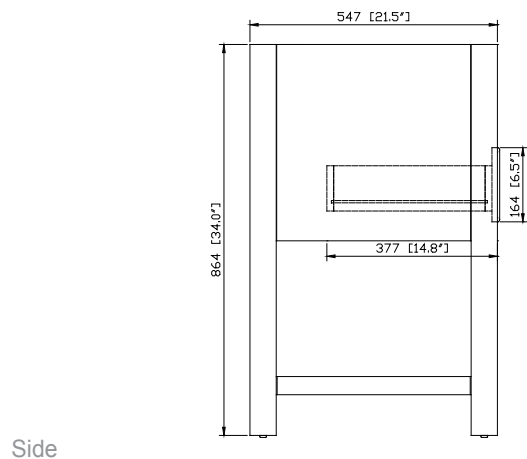

Product Diagrams

For customer support please call 866 522 5578 weekdays 9:00 to 6:00 PST