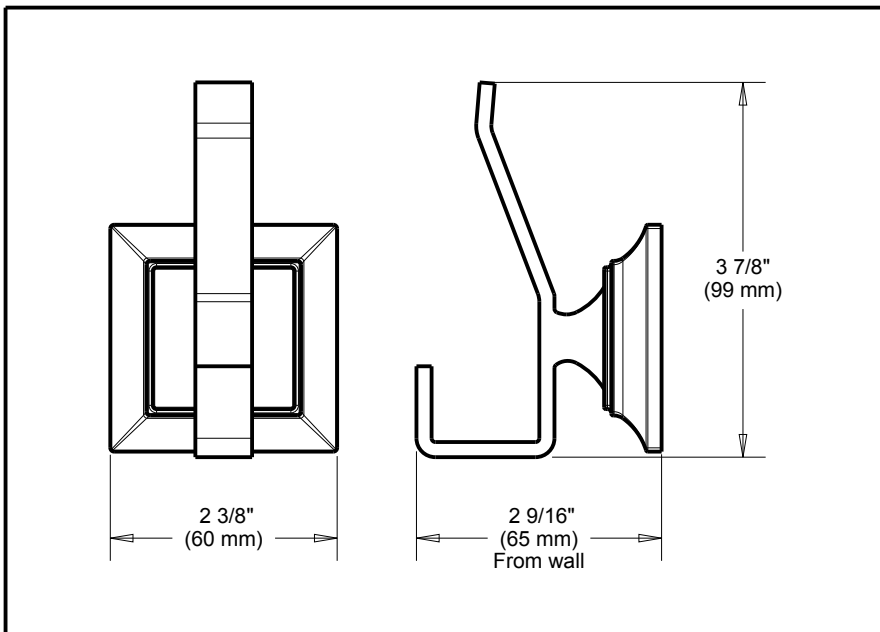

ACCESSORIES

- Lynwood™ Bath Collection
- Robe Hook

Submitted Model No.: _____

Specific Features: _____

STANDARD SPECIFICATIONS:

- Wood blocking is preferable behind all wall surfaces. If wood blocking is not available, the following fasteners are suggested: Tile/Masonry-Plastic or lead Anchors Plaster/drywall-Toggle bolts.
- Mounting hardware and mounting template included with product.