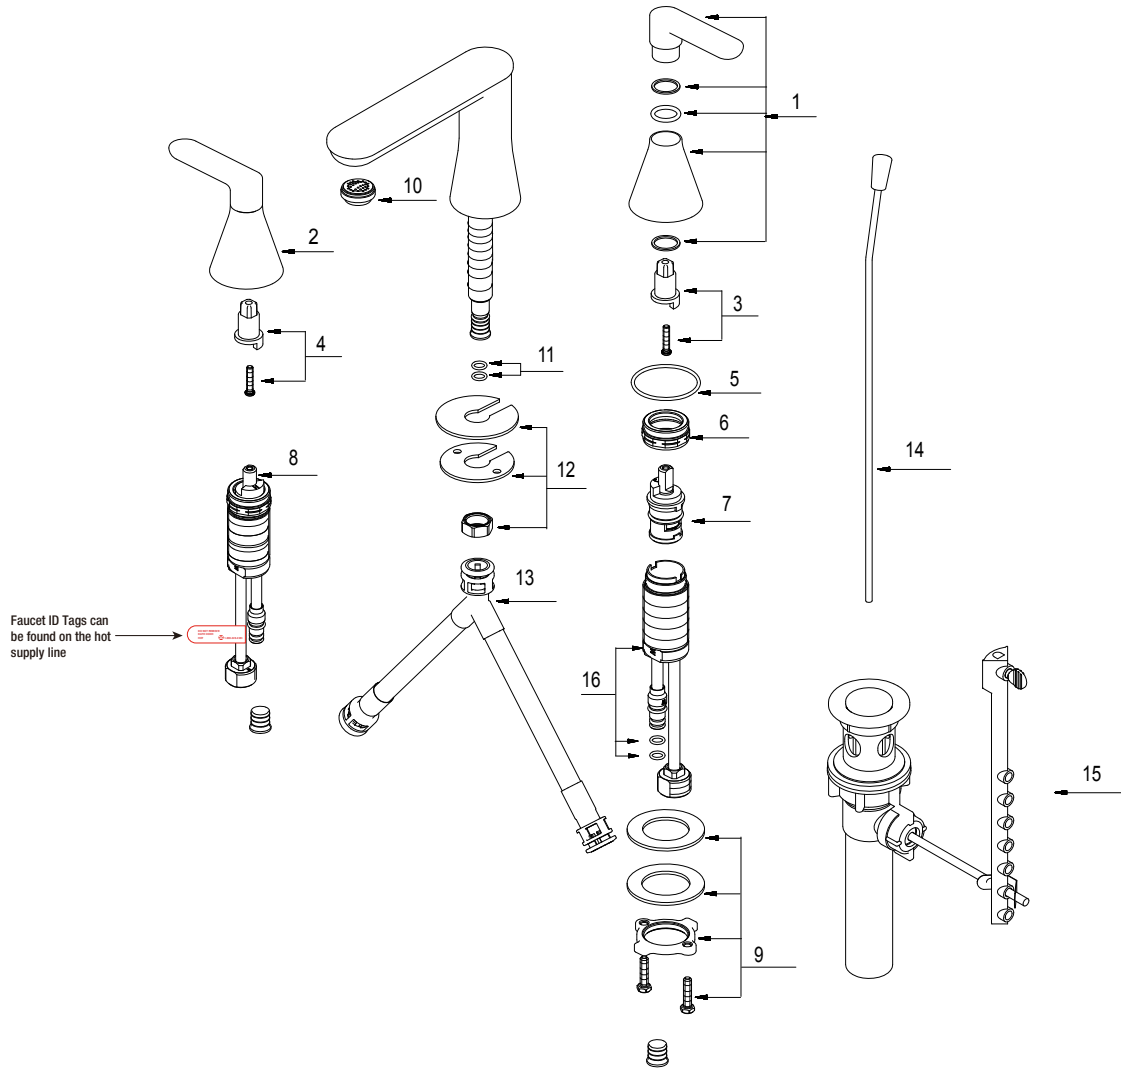

Glacier Bay Chianti Sleek 8 in. Widespread 2-Handle Mid Arc Bathroom Faucet with Drain

MODEL	STORE SKU#	OMSID	FINISH
FW0AC000CP	277-531	206495283	Chrome

Many replacement parts can be purchased online or at your local store. Please use the table below to identify the part SKU number needed, go to [HOMEDEPOT.COM](http://HOMEDEPOT.COM), and check for online and store availability. If you can't find the part you are looking for, please call 1-855-HD-GLACIER.

Part	Description	Part #	Internet SKU #	Store SKU #	Part	Description	Part #	Internet SKU #	Store SKU #
1	Handle (C)	A506035CCP*			9	Mounting Assembly	A613025		
2	Handle (H)	A506035HCP*			10	Aerator	A553055N		
3	Handle Extension (C)	A66G378C			11	O-Ring Set	A668178N		
4	Handle Extension (H)	A66G378H			12	Mounting Hardware	A66D455	<a href="#">206926081</a>	
5	O-Ring	A004107N			13	Connecting Hose	A135141N		
6	Bonnet Nut	A016226			14	Lift Rod & Lift Rod Knob	A025273CP*		
7	Cartridge (C)	A507104N	<a href="#">206860628</a>		15	Drain Assembly	A556012CPL*		
8	Cartridge (H)	A507103N	<a href="#">206838971</a>		16	Handle Valve Body (H or C)	A661002W	<a href="#">300954426</a>	