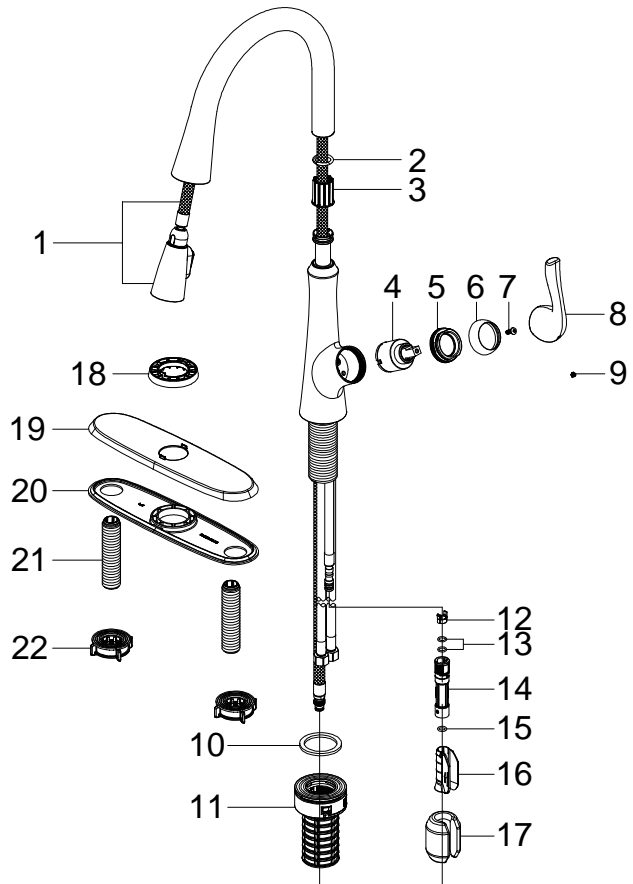

# schön™

simply modern

Concealed 1-Handle Pull-Down Sprayer Kitchen  
Faucet

MODEL	STORE SKU#	FINISH
67550-0101	677-081	Polished Chrome
67550-0108D2	677-086	Stainless Steel PVD

Faucet ID tags can be found on the hot water inlet

## Replacement Parts List

Part	Description	Part Number
1	Spray head and Hose	RP38232
2	O-ring	RP60071
3	Wearable ring	RP70380
4	Cartridge	RP20005
5	Bonnet	RP70304
6	Cap	RP80132*
7	Screw	RP50015
8	Handle	RP13332*
9	Set screw	RP50002
10	Rubber Washer	RP64200
11	Easy install nut	RP56096

Part	Description	Part Number
12	Block	RP70421
13	O-ring	RP60002
14	Quick connector	RP70479
15	O-ring	RP60089
16	Weight clip	RP64204
17	Weight	RP70441
18	Flange	RP80414*
19	Escutcheon	RP80415*
20	Base plate	RP70447
21	Shank	RP70440
22	Easy install nut	RP56095