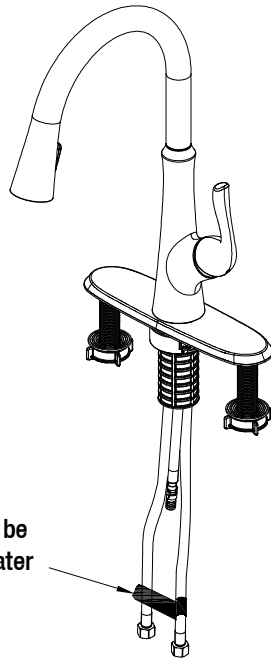

# schön™

simply modern

Concealed 1-Handle Pull-Down Sprayer Kitchen  
Faucet

MODEL	STORE SKU#	FINISH
67550-0101	677-081	Polished Chrome
67550-0108D2	677-086	Stainless Steel PVD

Faucet ID tags can be found on the hot water inlet

## Replacement Parts List

Part	Description	Part Number
1	Spray head and Hose	RP38232
2	O-ring	RP60071
3	Wearable ring	RP70380
4	Cartridge	RP20005
5	Bonnet	RP70304
6	Cap	RP80132*
7	Screw	RP50015
8	Handle	RP13332*
9	Set screw	RP50002
10	Rubber Washer	RP64200
11	Easy install nut	RP56096

Part	Description	Part Number
12	Block	RP70421
13	O-ring	RP60002
14	Quick connector	RP70479
15	O-ring	RP60089
16	Weight clip	RP64204
17	Weight	RP70441
18	Flange	RP80414*
19	Escutcheon	RP80415*
20	Base plate	RP70447
21	Shank	RP70440
22	Easy install nut	RP56095