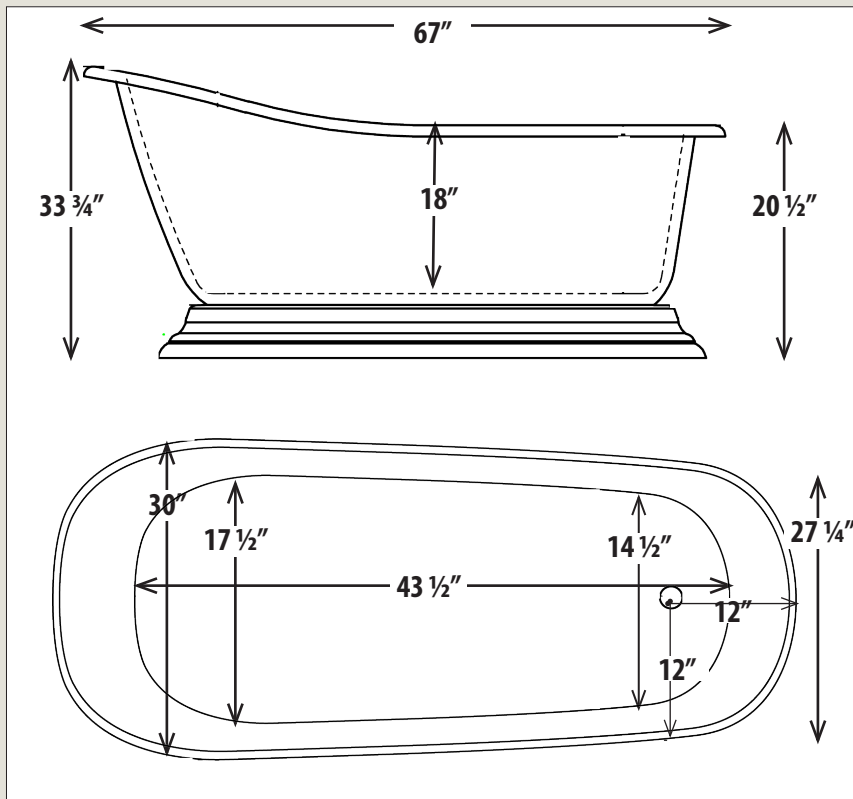

## NOTES

Dimensions	67" L x 39" W x 33 3/4" to 20 1/4" H
Footprint	54" L x 26" W
Shape	Oval Slipper
Color	High Gloss White
Surface Finish	
Exterior	Smooth
Interior	Smooth
Water Capacity	
To Rim	48 Gallons
Water Depth	
To Rim	18"
Bath Weight	88 LBS
Overflow	None
Faucet	No Drilling

Actual dimensions may vary +/- 1/2" due to variations in the manufacturing process. Measurements for rough-in must be taken directly from the bath.