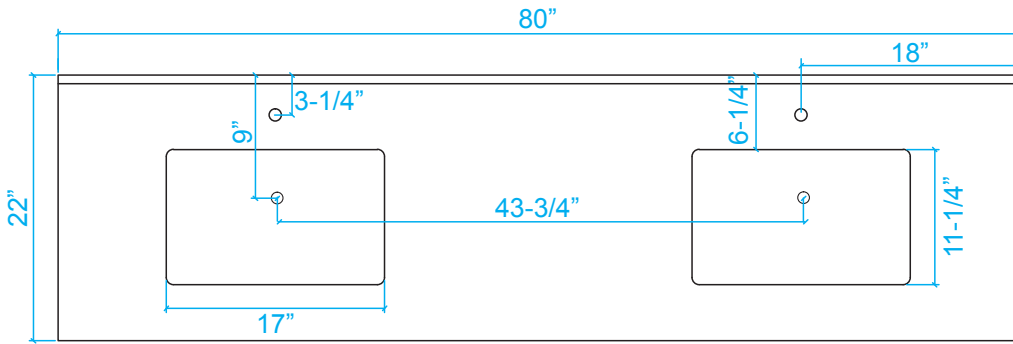

WYNDHAM COLLECTION

*Note: Due to high probability of breakage, the backsplash comes in two pieces, cut from same piece. All Measurements are $\pm 1/4$.

WC-3030-80-DBL