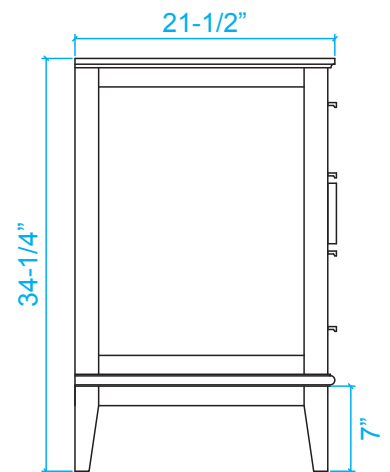

WYNDHAM COLLECTION

*Note: Due to high probability of breakage, the backsplash comes in two pieces, cut from same piece. All Measurements are $\pm 1/4$.

WC-3030-80-DBL