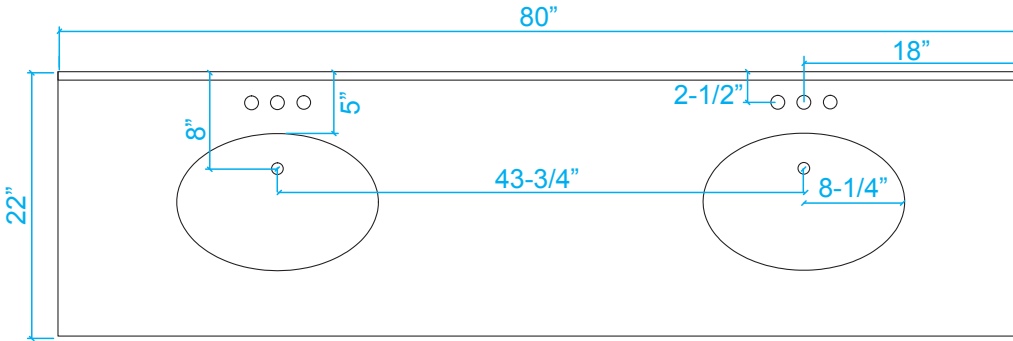

WYNDHAM COLLECTION

*Note: Due to high probability of breakage, the backsplash comes in two pieces, cut from same piece. All Measurements are $\pm 1/4$.

WC-3030-80-DBL