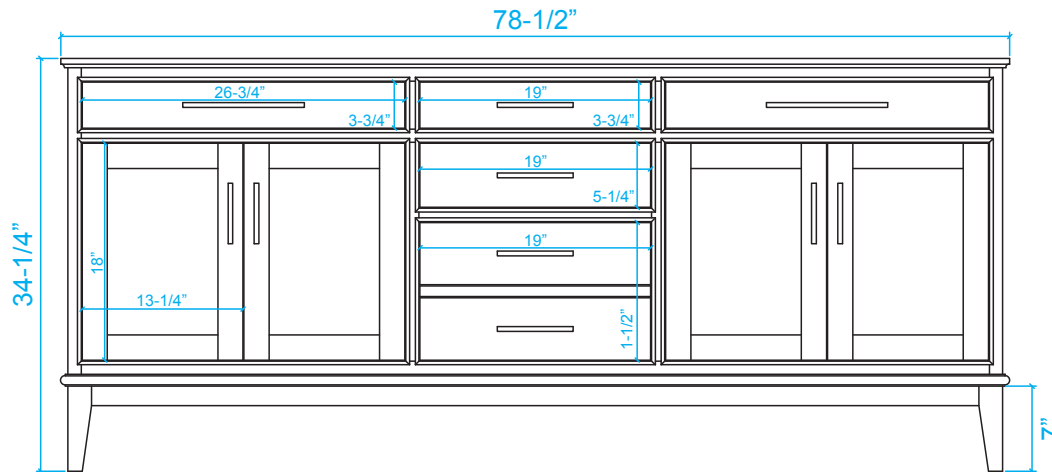

WYNDHAM COLLECTION

*Note: Due to high probability of breakage, the backsplash comes in two pieces, cut from same piece. All Measurements are $\pm 1/4$.

WC-3030-80-DBL