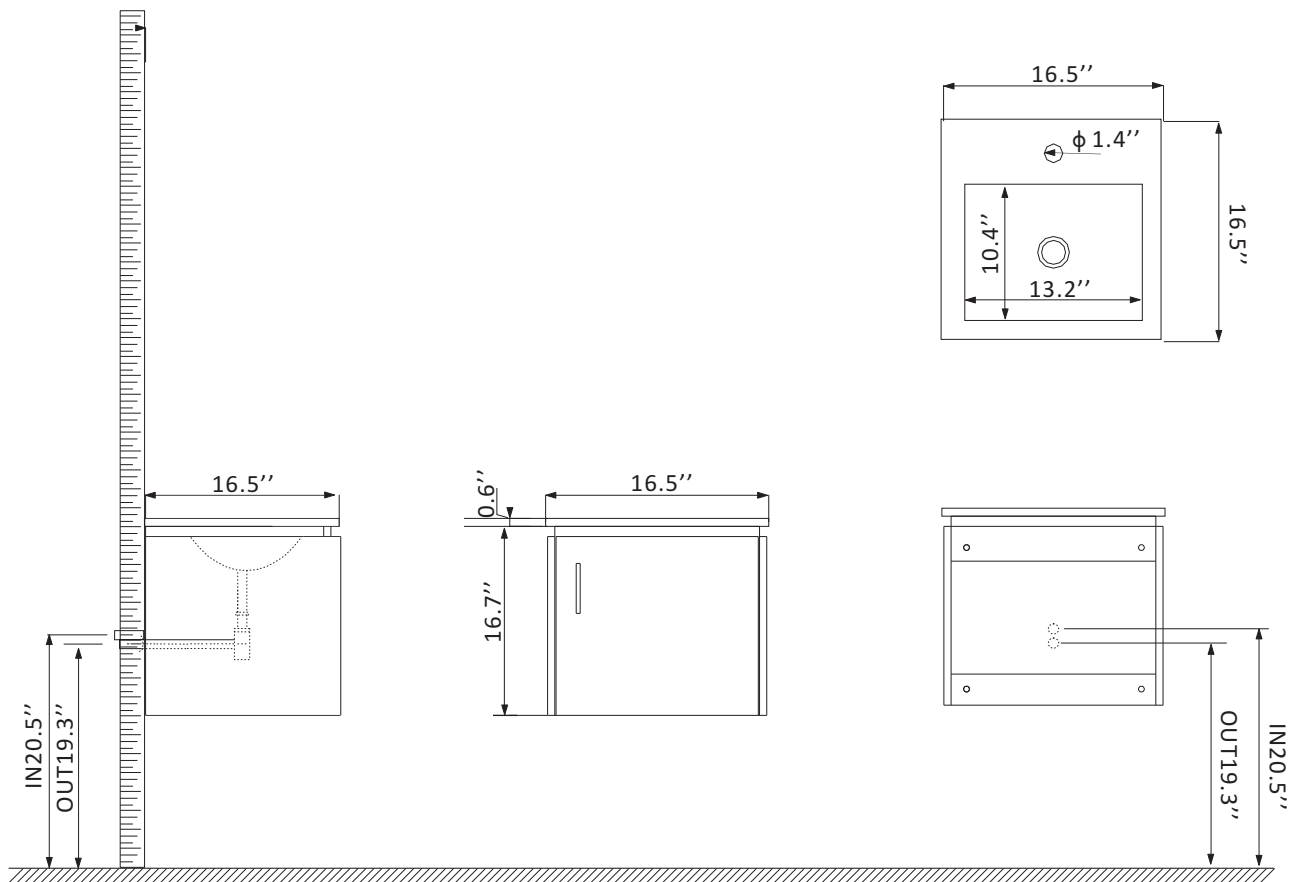

Vinnova Aosta Vanity Collection 780016-SG-WH-NM

Features

Vanity Material : Engineered wood veneer base displays a fine woodgrain

Vanity Color : Laminated veneer in Suede Elegant Grey Finish, stylish look

Sink : Undermount sink offers a slimmer profile with a sleek modern look

Faucet : Vanity top pre-drilled for 4 in. centerset faucet for easy installation (Faucet sold separately)

Door/Drawer : 1 soft close side open door gives the appearance of a cabinet door with ample storage space

Hardware : With Left door drawing handle

Decoration : 16" single vanity is ideal for tight spaces. Crisp modern lines for minimalist appeal

* Does not include faucet, drain assembly, or P-trap, Bathroom Storage (Side cabinet)

VINNOVA
FASHION BATHROOM LIFE