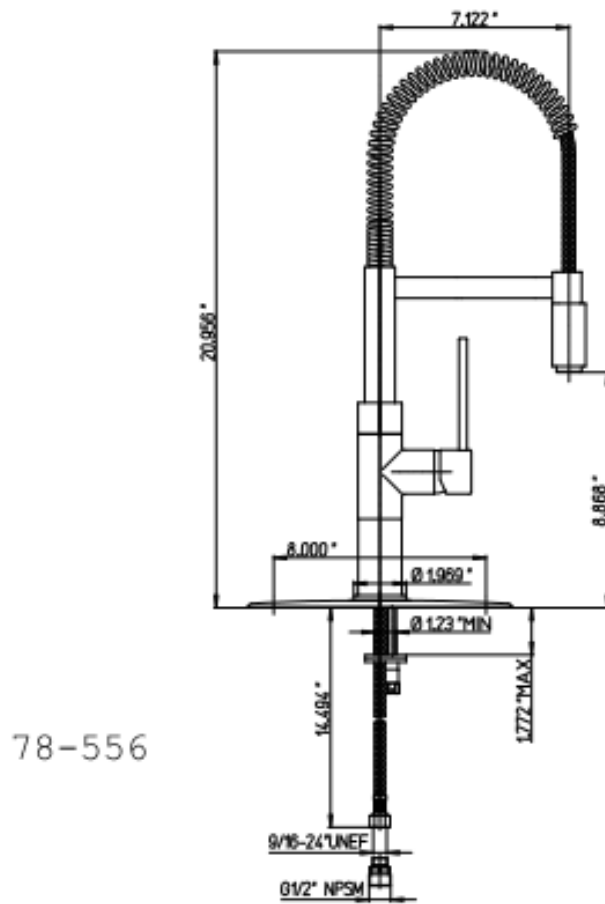

78-556

Single handle pulldown spray
kitchen faucet with spring spout

Kitchen series

78-556

Pulldown kitchen, Contemporary Styling

STANDARDS

- Compliant with ASME A112.18.1-B125.1
- Compliant with AB1953
- Compliant with ANSI NSF61 – Annex G
- Certified by CSA International
- Compliant with ANSI A117.1

Finishes	78CR556	78PW556
Polished Chrome	X	
Brushed Nickel		X

Features	78CR558	78PW558
Solid Brass Construction	X	X
Single Control Ceramic Disc Valve	X	X
Meets NSF 61/9 Annex G Lead Requirements	X	X
ADA Compliant	X	X
Step-By-Step Installation Instructions	X	X
1.75 GPM	X	X