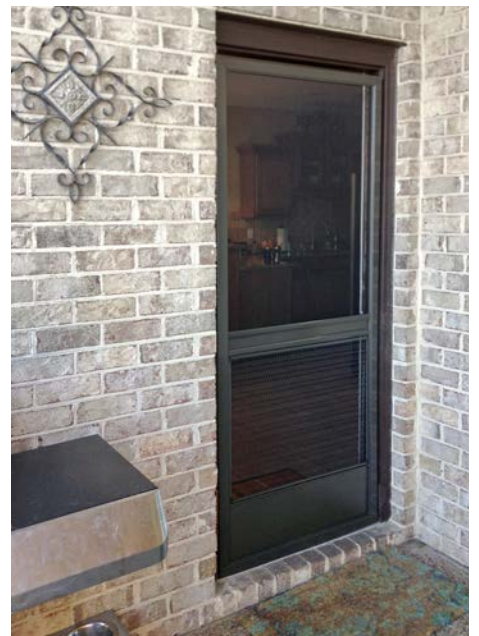

METAL SCREEN DOORS

FROM SCREEN TIGHT

Premium metal swing doors constructed of durable powder-coated aluminum.

- ✔ Universal use with left or right hand installation
- ✔ Available in white or dark bronze finish
- ✔ Durable locking hardware included
- ✔ Easy installation with the Screen Tight Door Jamb Kit
- ✔ Paradise Cove model features twin protective grilles
- ✔ Ideal replacement door for pool screen enclosures