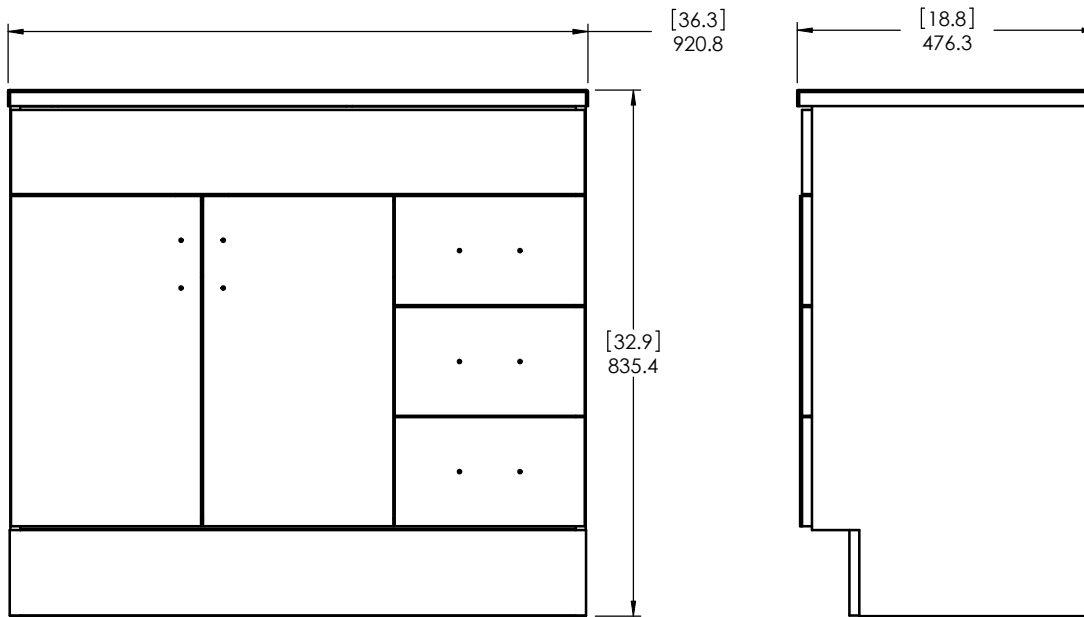

REV	ECO#	DESCRIPTION	REV'D BY DATE	CHK'D BY DATE	APRV'D BY DATE
0		RELEASED	MAL 02/18/11	EDL 02/18/11	EDL 02/18/11

FRONT VIEW

RIGHT VIEW

ITEM ID
VGA36P3-H
VGA36P3-EB
VGA36COMP3-EB
VGA36COMP3-H

PROPRIETARY AND CONFIDENTIAL
 THE INFORMATION CONTAINED IN THIS DRAWING IS THE SOLE PROPERTY OF WOODCRAFTERS HOME PRODUCTS L.L.C. ANY REPRODUCTION IN PART OR AS A WHOLE WITHOUT THE WRITTEN PERMISSION OF WOODCRAFTERS HOME PRODUCTS L.L.C. IS PROHIBITED.

UNLESS OTHERWISE SPECIFIED
 DIMENSIONS ARE IN mm
 and[inches]

DRAWN BY:	MAL	02/18/11
CHECKED BY:	EDL	02/18/11
APPROVED BY:	EDL	02/18/11

TITLE:
VGA36P3