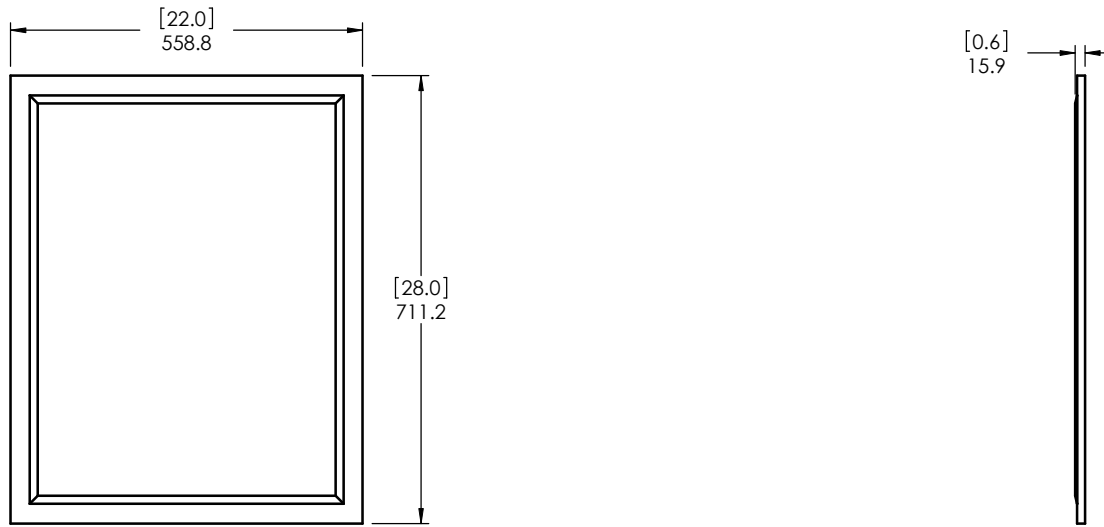

REV	ECO#	DESCRIPTION	REV'D BY DATE	CHK'D BY DATE	APRV'D BY DATE
0		RELEASED	MAL 02/18/11	EDL 02/18/11	EDL 02/18/11

FRONT VIEW

RIGHT VIEW

ITEM ID
VGA36P3-H
VGA36P3-EB
VGA36COMP3-EB
VGA36COMP3-H

PROPRIETARY AND CONFIDENTIAL
 THE INFORMATION CONTAINED IN THIS DRAWING IS THE SOLE PROPERTY OF WOODCRAFTERS HOME PRODUCTS L.L.C. ANY REPRODUCTION IN PART OR AS A WHOLE WITHOUT THE WRITTEN PERMISSION OF WOODCRAFTERS HOME PRODUCTS L.L.C. IS PROHIBITED.

UNLESS OTHERWISE SPECIFIED
 DIMENSIONS ARE IN mm
 and[inches]

DRAWN BY:	MAL	02/18/11
CHECKED BY:	EDL	02/18/11
APPROVED BY:	EDL	02/18/11

TITLE:
VGA36P3