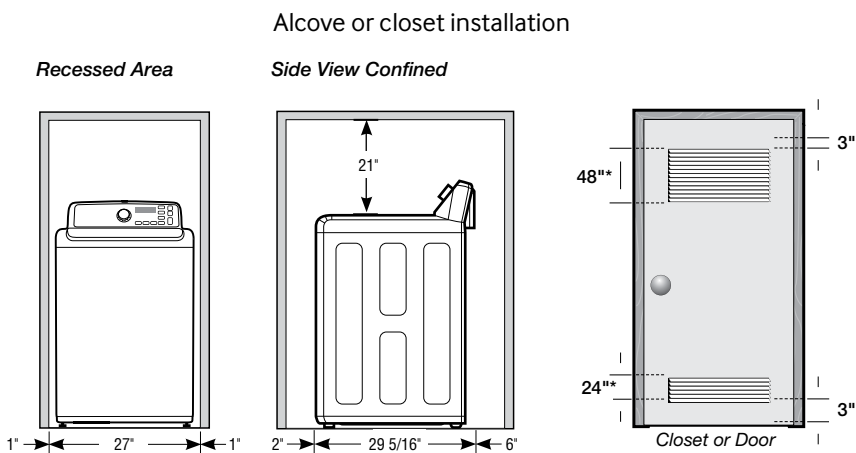

WA40J3000AW

Samsung Top-Load Washer

Installing Your Washer

Minimum clearances for closets and alcoves:

Sides – 1"
Top – 21"
Rear – 6"
Closet Front – 2"

If the washer and dryer are installed together, the closet front must have at least a 72 in unobstructed air opening. Your washer alone does not require a specific air opening.

*Required spacing
(External exhaust elbow
requires additional space.)

4.0 cu. ft. Capacity

8 Preset Wash Cycles:

Normal, Heavy Duty, Colors/Dark, Delicates/Hand Wash, Quick Wash, Self Clean, Rinse + Spin, Spin Only

2 Options:

Extra Rinse, Child Lock

4 Temperature Settings:

Hot, Warm, Cold, Tap Cold

4 Load Size Settings:

Extra Large, Large, Medium, Small

Warranty

One (1) Year Parts and Labor
Three (3) Years Stainless Tub Part (Part Only)
Five (5) Years Washing Motor Part (Part Only)

Product Dimensions & Weight (WxHxD)

Dimensions: 27" x 44" x 29 5/16"

Weight: 123.5 lbs

Shipping Dimensions & Weight (WxHxD)

Dimensions: 29 1/2" x 46 1/2" x 31"

Weight: 132.3 lbs

Color	Model #	UPC Code
White	WA40J3000AW	887276086989

Matching Dryer (Electric/Gas)

White	DV40J3000EW	887276086958
White	DV40J3000GW	887276086972