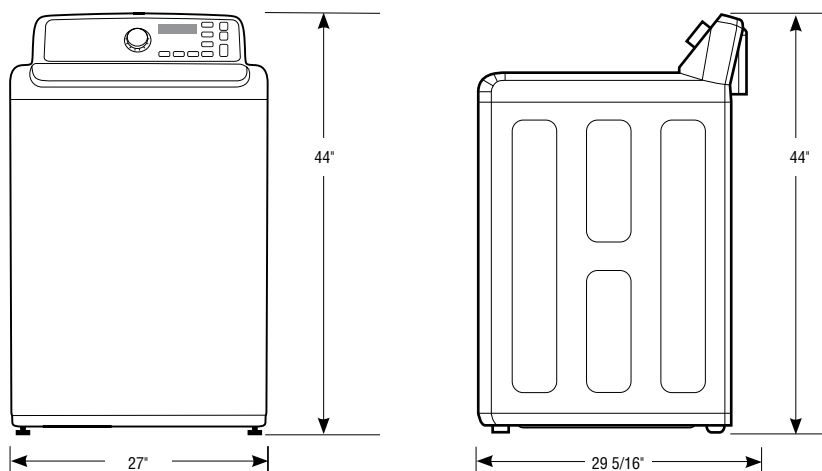

Dimensions

SAMSUNG

Actual color may vary. Design, specifications, and color availability are subject to change without notice. Non-metric weights and measurements are approximate.

©2015 Samsung Electronics America, Inc. 85 Challenger Road, Ridgefield Park, NJ 07660. Tel: 800-SAMSUNG. samsung.com. Samsung is a registered trademark of Samsung Electronics Co., Ltd.