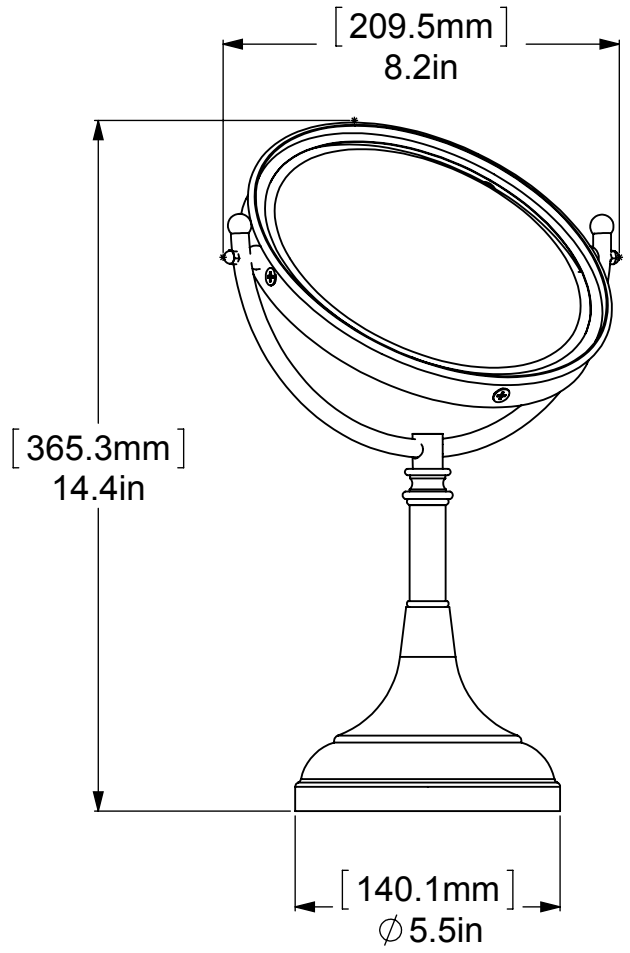

ITEM NO.	P/N	Description	QTY.
1	BSRD-5.5	BASE	1
2	CRRD-34	CHECK RING	1
3	TU34-2	TUBE	1
4	FTTDS	HUB	1
5	MRUBT-8	BENT TUBE	1
6	BL1TL-12	BALL HUB	2
7	CN8-32	LOCK NUT	2
8	BL1T-12	BALL CAP	2
9	MRIN34-8	INSIDE FRAME	1
10	MROR34-8	OUTSIDE FRAME	1
11	MIRROR	MIRROR	1
12	NKTP2T-58	ADJUSTER	1
13	SR440-18	THUMB SCREW	1

UNLESS OTHERWISE STATED	
.X	±.3mm
.XX	±.15mm
.XXX	±.008mm

COPYRIGHT © Allied Brass 2017

DRAWN	9-15-17	I.M
CHECKED	9-15-17	P.D
APPROVED	9-15-17	R.A

MATERIAL:	BRASS	
DESCRIPTION:	8 Inch Vanity Top Make-Up Mirror	

FINISH	TBD	
QUANTITY	TBD	
DRAWING No.		REV
DM-1		0
SCALE	1:4	SHEET: 01 A4