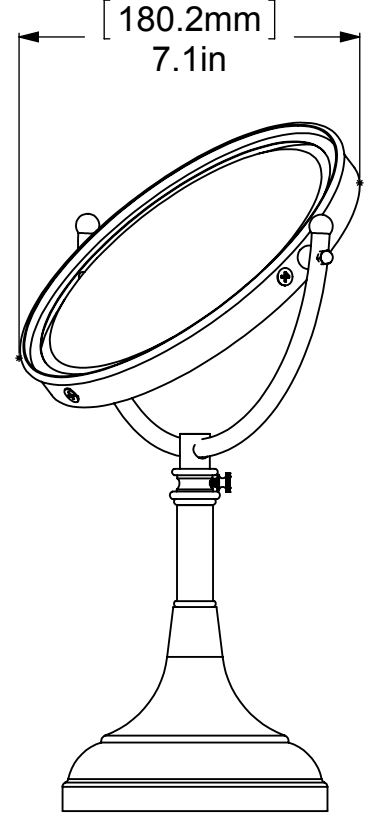

ITEM NO.	P/N	Description	QTY.
1	BSRD-5.5	BASE	1
2	CRRD-34	CHECK RING	1
3	TU34-2	TUBE	1
4	FTTDS	HUB	1
5	MRUBT-8	BENT TUBE	1
6	BL1TL-12	BALL HUB	2
7	CN8-32	LOCK NUT	2
8	BL1T-12	BALL CAP	2
9	MRIN34-8	INSIDE FRAME	1
10	MROR34-8	OUTSIDE FRAME	1
11	MIRROR	MIRROR	1
12	NKTP2T-58	ADJUSTER	1
13	SR440-18	THUMB SCREW	1

UNLESS OTHERWISE STATED	
.X	±.3mm
.XX	±.15mm
.XXX	±.008mm

COPYRIGHT © Allied Brass 2017

DRAWN	9-15-17	I.M
CHECKED	9-15-17	P.D
APPROVED	9-15-17	R.A

MATERIAL:	BRASS	
DESCRIPTION:	8 Inch Vanity Top Make-Up Mirror	

FINISH	TBD	
QUANTITY	TBD	
DRAWING No.		REV
DM-1		0
SCALE	1:4	SHEET: 01 A4