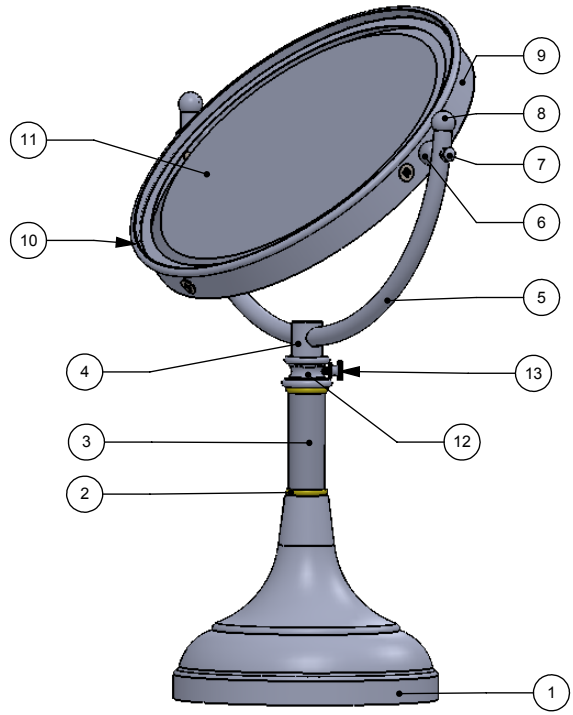

ITEM NO.	P/N	Description	QTY.
1	BSRD-5.5	BASE	1
2	CRRD-34	CHECK RING	1
3	TU34-2	TUBE	1
4	FTTDS	HUB	1
5	MRUBT-8	BENT TUBE	1
6	BL1TL-12	BALL HUB	2
7	CN8-32	LOCK NUT	2
8	BL1T-12	BALL CAP	2
9	MRIN34-8	INSIDE FRAME	1
10	MROR34-8	OUTSIDE FRAME	1
11	MIRROR	MIRROR	1
12	NKTP2T-58	ADJUSTER	1
13	SR440-18	THUMB SCREW	1

UNLESS OTHERWISE STATED	
.X	±.3mm
.XX	±.15mm
.XXX	±.008mm

COPYRIGHT © Allied Brass 2017

DRAWN	9-15-17	I.M
CHECKED	9-15-17	P.D
APPROVED	9-15-17	R.A

MATERIAL:	BRASS	
DESCRIPTION:	8 Inch Vanity Top Make-Up Mirror	

FINISH	TBD	
QUANTITY	TBD	
DRAWING No.		REV
DM-1		0
SCALE	1:4	SHEET: 01 A4